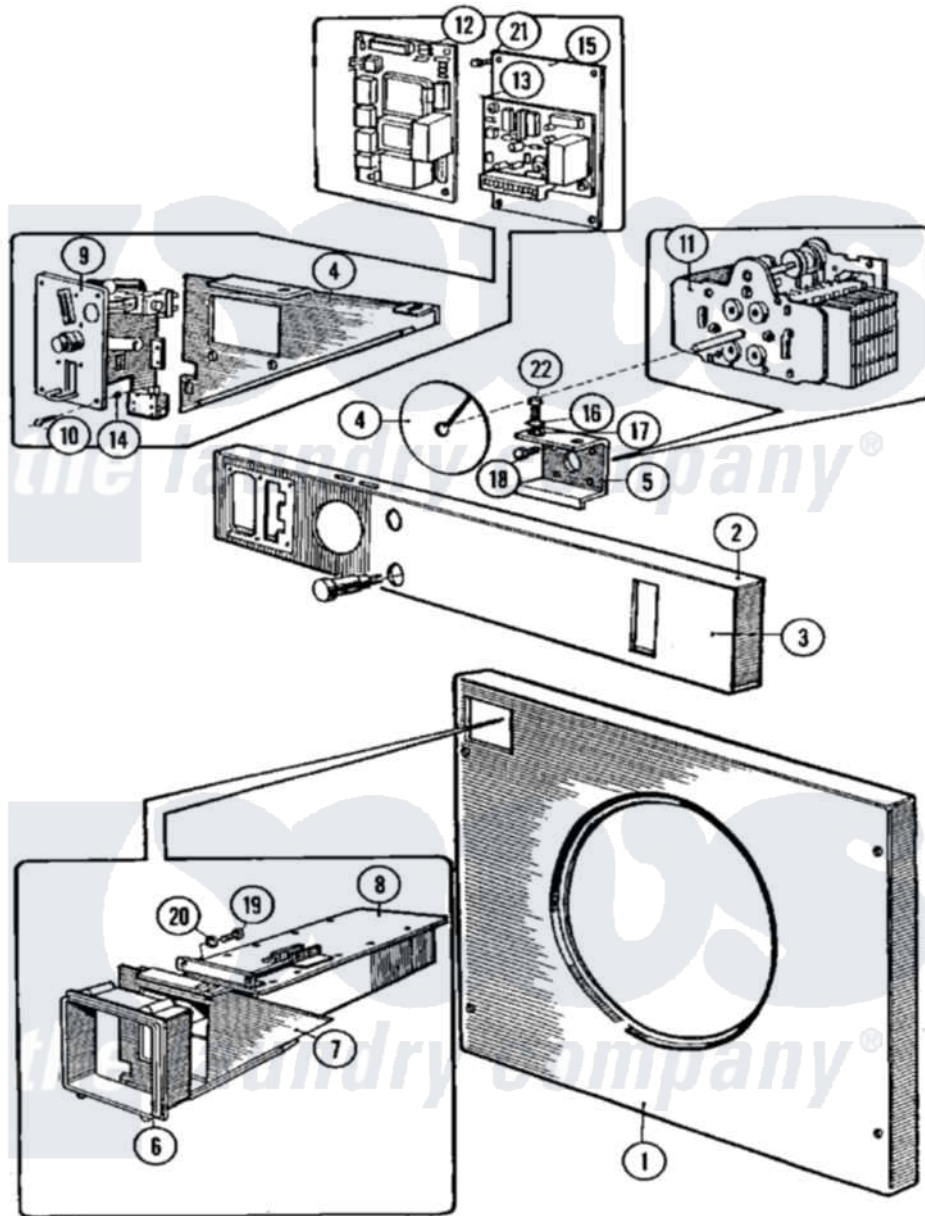

Maytag MFR25MCATS 03 - TIMER & COIN ASSEMBLY (SERIES 10)

Maytag [Commercial Maytag MFR25MCATS Washer Parts](#) Parts Diagram 03 - TIMER & COIN ASSEMBLY (SERIES 10)
 Click on the part number to view part

Item	Original Part Number	Replaced By	Status	Part Description
001	23001347			Front Panel, 26 x 27 1/2
002	NLA		Not Available	PLATE, BACK-UP (COIN METER)
003	NLA		Not Available	PANEL, CONTROL
004	23001060			Disc, Timer Indicator
005	23001061			Timer, Support
006	23001062			Collar, Coin Vault
007	NLA		Not Available	VAULT, SUPPORT COIN
008	23001349			Vault, Coin
009	23001063			Meter, Coin
"	23001350			Meter, Coin
010	23001064			Screw, Ornamental
011	23001065			Timer
"	23001351			Timer
"	23002203			Motor, Timer
"	23002204			Motor, Timer
012	23001066			Counter, Coin

"	23001693	23001066	Counter, Coin
013	23001068		Relay, Start
"	W10124350	Not Available	NOT REQUIRED PART OR SEE NOTE
014	23001053		Nut
015	NLA	Not Available	MOUNTING PLATE, START RELAY
016	23001028	23002756	Lockwasher
017	23001027		Washer
018	23001069		Screw
019	23001070		Screw
020	23001013		Lock Washer External Teeth M4
021	23001052	23002869	Screw
022	23001026		Bolt
023	23001038		Conversion Kit
"	23002195		Pc-Pn Conversion Kit
"	23002333		Pc To Pn Conversion
"	23002334		Mc To MN Convers.