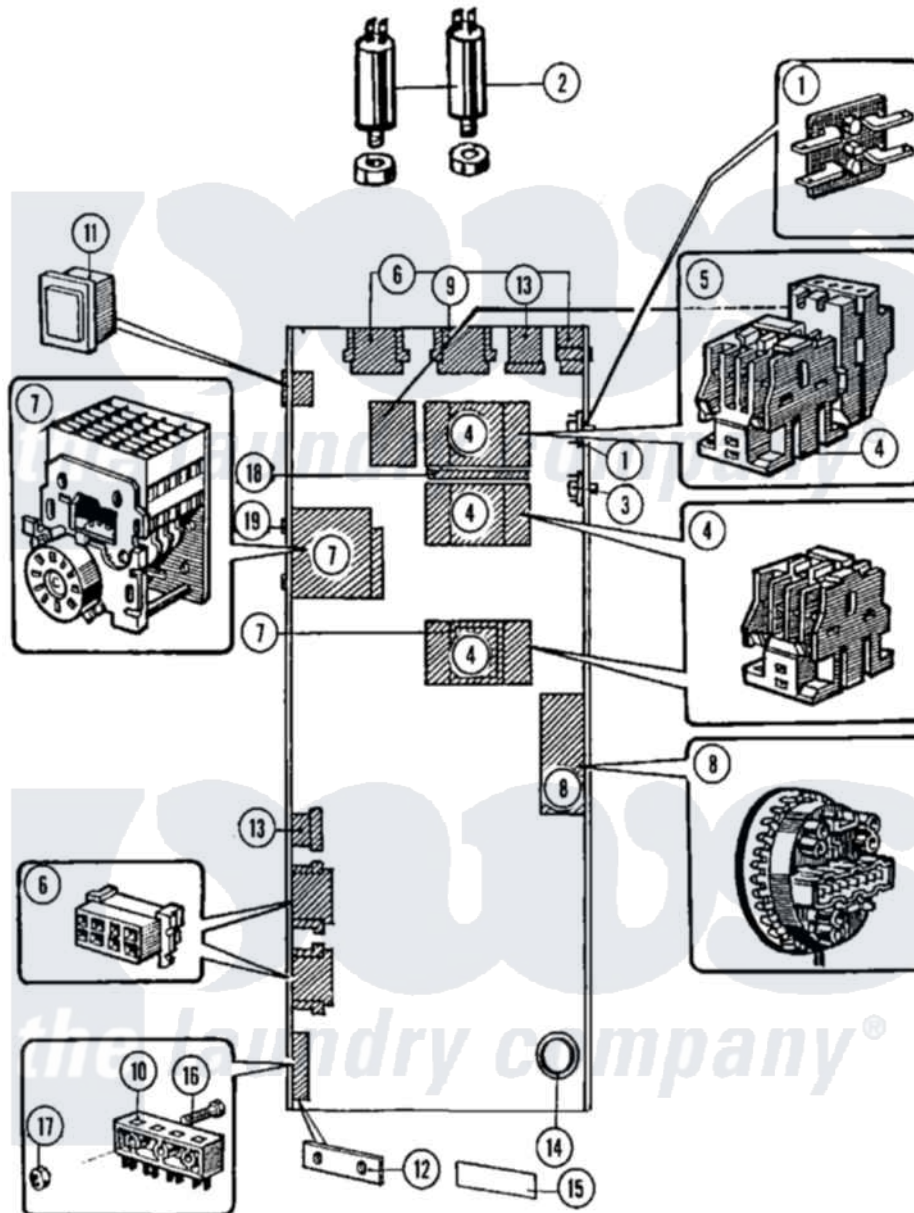

Maytag MFR25MCATS 04 - MAIN CONTROL (SERIES 10)

Maytag [Commercial Maytag MFR25MCATS Washer Parts](#) Parts Diagram 04 - MAIN CONTROL (SERIES 10)
 Click on the part number to view part

Item	Original Part Number	Replaced By	Status	Part Description
001	23001094			Bridge, Rectifier
002	23001095			Capacitor
"	23001358			Capacitor
003	23001099			Socket, Pc Board Socket
004	23001100	23003750		Frequency Inverter Contactor
"	23001101	23003751		Contactors Lc1 D12
005	23001106			Relay, Thermal Overload
"	23001107	23003759		Overload Relay LR2D
006	23001109			Housing, Connector
007	23001110			Timer, Reversing
008	23001360	23001513		Switch, Water Level
"	23001513			Switch, Water Level
009	23001112			Housing, Connector
010	23001113			Housing, Connector
011	23001114			Rocker Switch, Prewash/No Prew
012	23001115			Terminal Block Insulation

013	23001116		Housing, Connector
014	23001117		Ring, Rubber
015	23001118		Sticker, Liquid Soap
016	23001361		Bolt
017	23001055	23001014	Nut M4
018	23001119	23003762	Mechanical Interlock
019	23001069		Screw
020	23001465		Sticker, Electricity Warning
021	NLA	Not Available	SCREW (M6 X 25)
022	23001515	23001312	Mut M6
023	NLA	Not Available	WASHER (M6)
024	23001518		SERIES 15 - NO LONGER NEEDED
"	NLA	Not Available	FILTER, NET
025	23001519	22001417	Transformer
026	NLA	Not Available	LABEL, EARTH