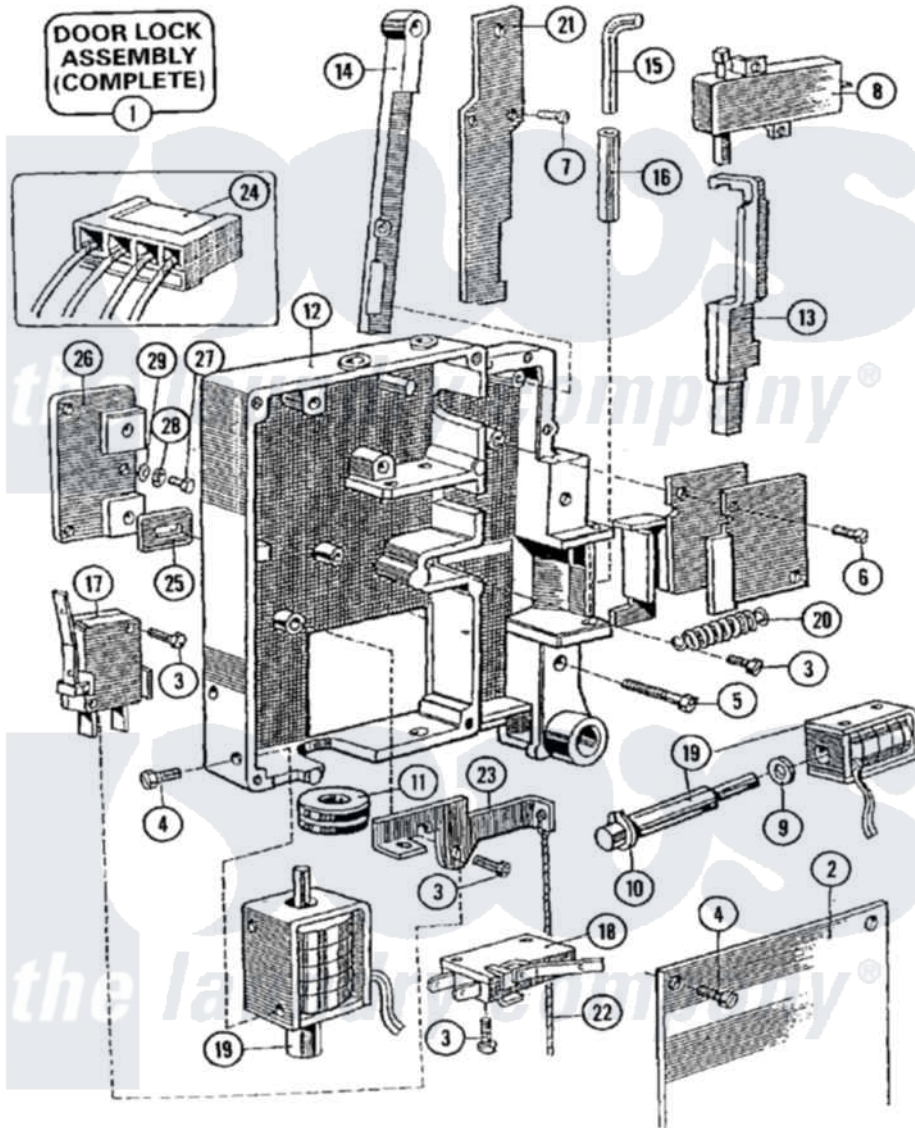

Maytag MFR25MCATS 05 - DOOR LOCK ASSEMBLY (SERIES 10)

Maytag Commercial Maytag MFR25MCATS Washer Parts Parts Diagram 05 - DOOR LOCK ASSEMBLY (SERIES 10)

Click on the part number to view part

Item	Original Part Number	Replaced By	Status	Part Description
001	Y23002897			Door Lock Assembly
002	23001130			Plate, Cover
003	23001131			Screw
004	23001132			Screw
005	23001133			Screw
006	23001070			Screw
007	23001134			Bolt
008	23001135			Bimetal, Actuator
009	23001136			Washer
010	23001137			Ring, Retaining
011	23001138			Bushing, Cable Passage
012	23001139	Y23002898		Ground, Plate Lock
013	23001140			Small Lock Hook
014	23001141			Bar, Handle Latch
015	23001142			Retainer, Lock Tube
016	23001143			Tube, Lock

017	23001144		Microswitch, Lever
018	23001145		Microswitch, Lever
019	23001146		Coil
"	23001147		Coil
020	23001148	23002900	Spring, Locking Part
021	23001149		Leaf Spring, Latch Bar
022	23001152		Cord, Emergency Opening
023	23001153		Lever, Emergency Opening
024	23001154		Wiring Harness, Doorlock
025	23001155	23001368	Shim, Hinge Base
026	23001156		Spacer, Lock
027	23001157		Bolt
028	23001158		Lockwasher
029	23001159		Washer Lu