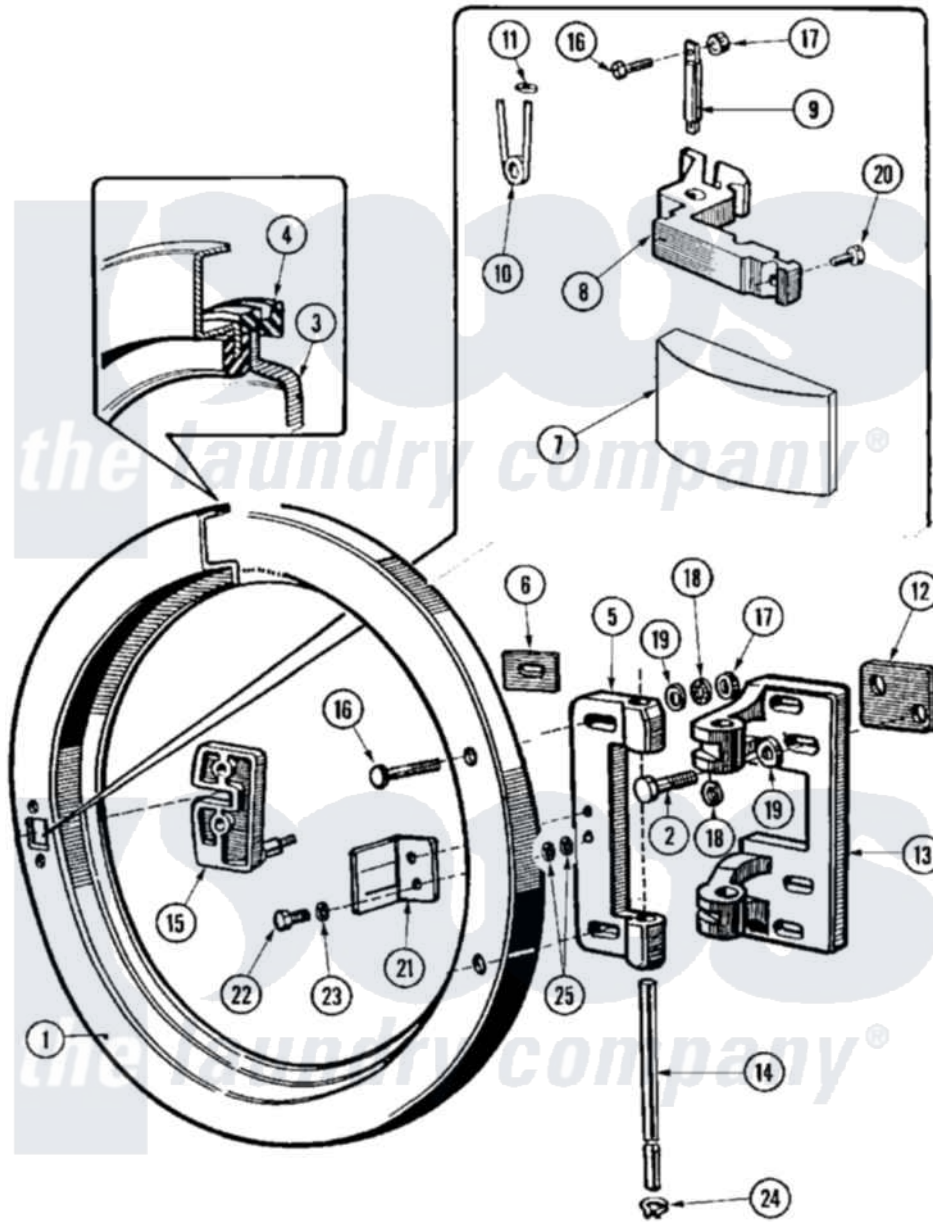

Maytag MFR25MCATS 06 - DOOR

Maytag Commercial Maytag MFR25MCATS Washer Parts Parts Diagram 06 - DOOR
 Click on the part number to view part

Item	Original Part Number	Replaced By	Status	Part Description
001	23001363			Ring, Door
002	23001374	23002462		Screw Lu
"	23002279	23002462		Screw Lu
003	23001364			Glass, Door
004	23001365			Rubber, Door Glass
005	23001366			Plate, Hinge
006	23001166			Shim, Hinge Plate
007	12001889			Kit, Door HANdle Assembly HANdle Front And Back Included
"	23001524	12001889		Kit, Door HANdle Assembly HANdle Front And Back Included
"	23001614			Doorlock, Handlegrip
008	23001367			Lever, Handle
"	23003633			Lever, Door
009	23001168			Door Handle Pivot Pin
010	23001169			Spring, Handle Lever

011	23001170		Fastener, Spring
"	23002499		Spring Retaining Clip
012	23001368		Shim, Hinge Base
013	23001369		Pin, Door Lock
014	23001172		Shaft, Door Hinge
015	23001370		Door Handle Block W/Pin
016	23001175		Screw
"	23001371	23002462	Screw Lu
017	23001176	23001312	Mut M6
"	23002280		Nut M6
018	23001158		Lockwasher
019	23001159		Washer Lu
"	23002617	23001777	Screw, Drive
020	23001177		Screw
"	23001372		Screw
"	23002617	23001777	Screw, Drive
021	23001373		Microswitch, Activating Plate
022	23001361		Bolt
"	23001781	23001179	Screw
023	23001013		Lock Washer External Teeth M4
"	23002111	23001013	Lock Washer External Teeth M4
024	23001181		Ring, Retaining
025	23001180	23001056	Ring, Shaft Locking