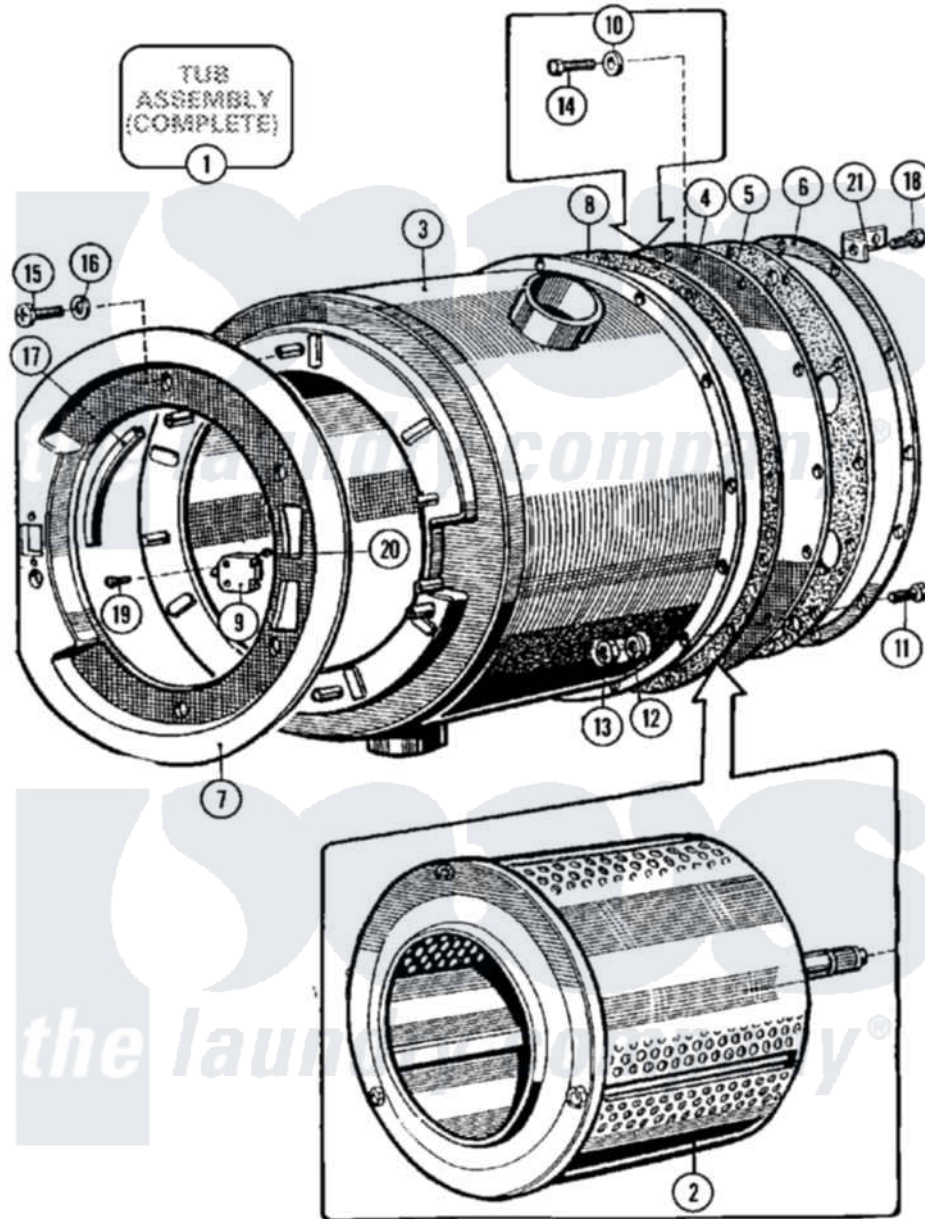

Maytag MFR25MCATS 07 - BASKET & OUTER SHELL ASSY. (SERIES 10)

Maytag Commercial Maytag MFR25MCATS Washer Parts Parts Diagram 07 - BASKET & OUTER SHELL ASSY. (SERIES 10)

[Click on the part number to view part](#)

Item	Original Part Number	Replaced By	Status	Part Description
001	NLA		Not Available	TUB (COMPLETE)
002	23001378			Drum And Shaft
003	23001380			Shell
004	NLA		Not Available	PLATE, BACK (STNLS STEEL)
005	23001383			Plate, Back
006	NLA		Not Available	RING, CLAMP (12 HOLES)
007	NLA		Not Available	SHIELD
008	23001386			Gasket, Shell
009	23001200			Hinge, Mirco Switch
010	23001201			Washer
011	23001205			Bolt
012	23001265			Washer
013	23001306			Nut, Self Locking
014	23001374	23002462		Screw Lu
015	23001177			Screw

016	23001204	Washer, Finishing	
017	23001088	23002473	Rubber, Protective
018	23001388	Bolt	
019	23001089	Screw	
020	23001055	23001014	Nut M4
021	23001206	Bracket, Motor Harness	