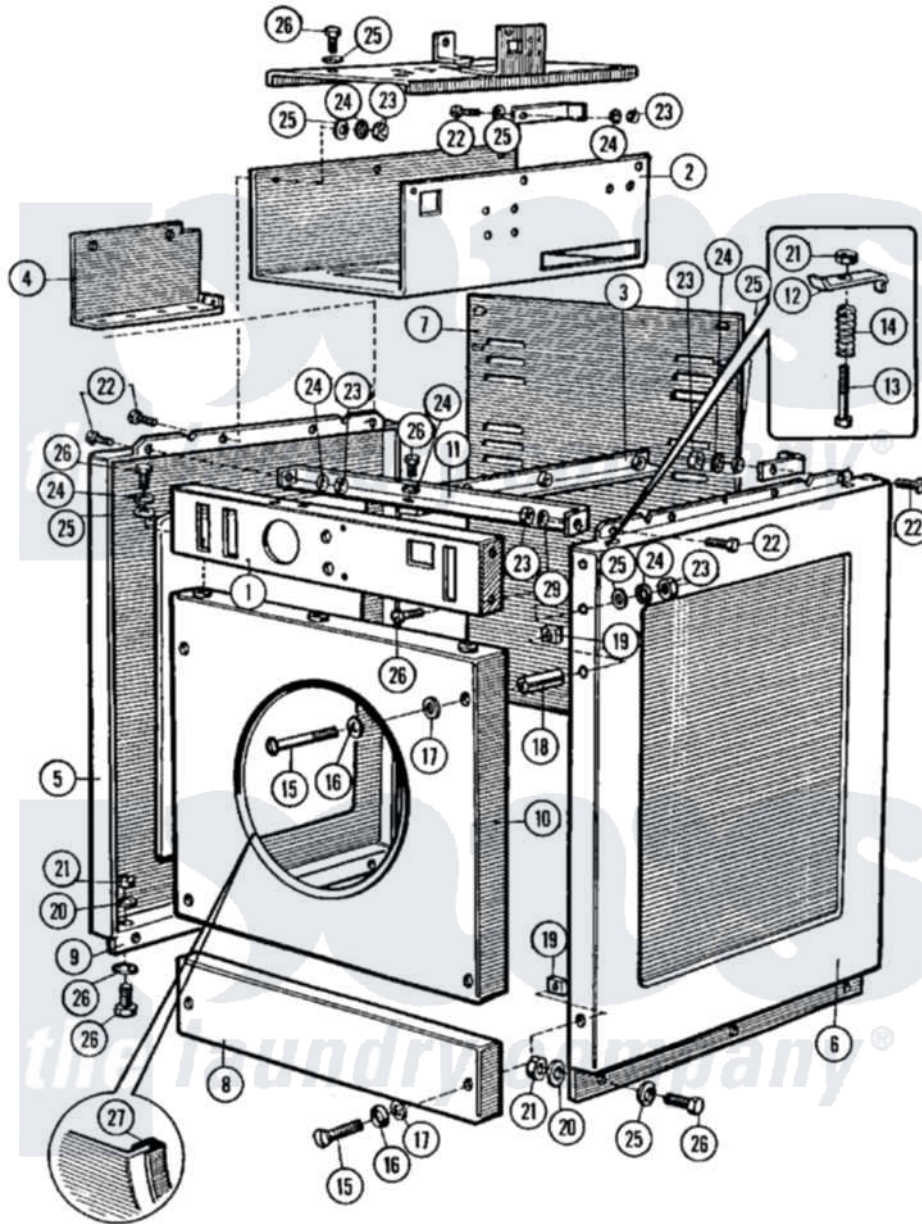

Maytag MFR25MCATS 12 - CABINET (SERIES 10)

Maytag [Commercial Maytag MFR25MCATS Washer Parts](#) Parts Diagram 12 - CABINET (SERIES 10)
 Click on the part number to view part

Item	Original Part Number	Replaced By	Status	Part Description
001	NLA		Not Available	PLATE, BACK-UP (COIN METER)
002	23001314			Tray, Elec. Components
003	NLA		Not Available	HOLDER BOX, ELECTRICAL COMPONE
004	23001548			Holder, Capacitors
005	23001431			Panel, Side
006	NLA		Not Available	PANEL, SIDE (RT)
007	NLA		Not Available	PANEL, REAR
008	23001436			Panel, Access
009	23001438	23003299		Support, Side Panel
010	23001347			Front Panel, 26 x 27 1/2
011	NLA		Not Available	BEAM, CROSS
012	23001442			Cover, Hook
013	23001444	23002463		Screw
014	23001445			Top Clip Spring
015	23001446			Screw

016	23001204		Washer, Finishing
017	23001447		Washer, Fiber
018	23001331	23002860	Tube, Distance
019	23001448		Nut, Rapid
020	23001309		Washer Lu
021	23001310		Nut, Self Locking
022	23001449		Locking Nut, Self
023	23001034	Not Available	NUT (M6)
024	23001028	23002756	Lockwasher
025	23001027		Washer
026	23001026		Bolt
027	23001088	23002473	Rubber, Protective