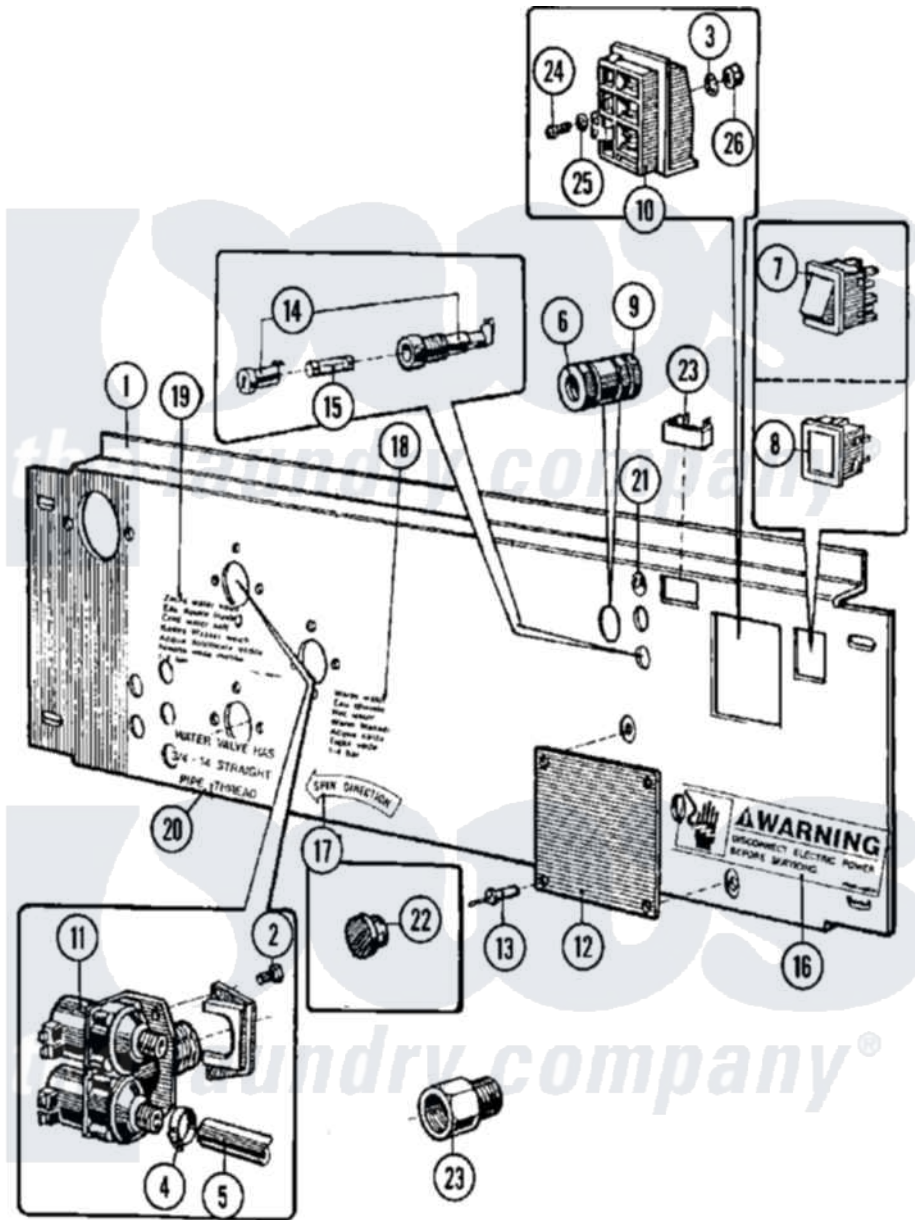

Maytag MFR25MCATS 13 - WATER VALVE & REAR PANEL (SERIES 10)

Maytag Commercial Maytag MFR25MCATS Washer Parts Diagram 13 - WATER VALVE & REAR PANEL (SERIES 10)

Click on the part number to view part

Item	Original Part Number	Replaced By	Status	Part Description
001	NLA		Not Available	PANEL, VALVE
002	23001361			Bolt
003	23001013			Lock Washer External Teeth M4
004	23001506	596669		Clamp, Manifold
005	23001507			Waterhose
006	23001450			Swivel
007	23001529			Button
008	23001452			Square Plug
009	23001453			Nut, Swivel
010	23001454			Block, Terminal Connection
011	23001455			Valve, Two Way
012	23001460			Plate, Identification
013	23001461			Rivets, Blind
014	23001462			Holder, Fuse
015	23001508			Fuse

016	23001465		Sticker, Electricity Warning
017	23001468		Sticker, Spin Direction
018	23001469		Sticker, Hot Water
019	23001471		Sticker, Cold Soft Water
020	23001509		Sticker, Pipe Thread
021	NLA	Not Available	STICKER (1A)
022	NLA	Not Available	PLUG, LIQUID SOAP OPENING
023	23001339	23002455	Nut, Rapid
024	NLA	Not Available	SCREW (M 4 X 16 BRASS)
025	NLA	Not Available	WASHER (DIA. 9 X 4.3 X 0.8)
026	23001481	23001014	Nut M4
027	23001482		Connection
028	23001483		Washer
029	23001484		Extension, Brass Pipe Thread
030	23001485		Tee, 3/4" Pipe Thread
031	NLA	Not Available	VALVES, PLATE
032	23001522		Screw
033	23001523		North American, Hose
"	23002921		Washer, Fill Hose