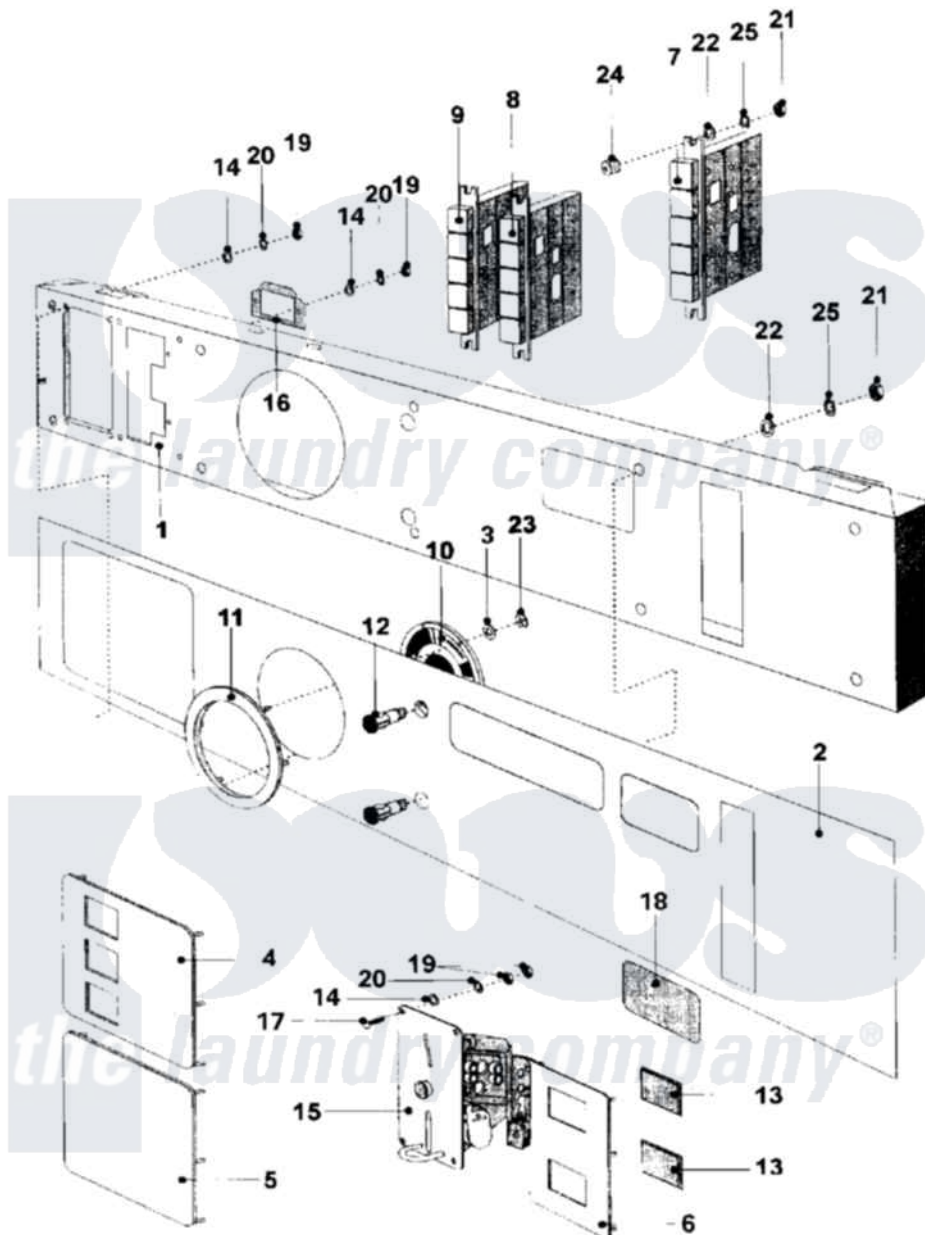

Maytag MFR25MCATS 15 - CONTROL PANEL-MC (SERIES 11)

Maytag [Commercial Maytag MFR25MCATS Washer Parts](#) Parts Diagram 15 - CONTROL PANEL-MC (SERIES 11)
 Click on the part number to view part

Item	Original Part Number	Replaced By	Status	Part Description
001	23003287			Panel, Control
002	NLA		Not Available	PANEL, FACIA (30C ON 3)
003	23002325			Washer
004	NLA		Not Available	PLATE, INDEX (PUSH BUTTONS)
005	NLA		Not Available	PLATE, INDEX
006	23002522			Plate, Index
"	NLA		Not Available	PLATE, INDEX (COIN METER)
007	23002491			Switch, Program Selector
008	23002492			Switch, Func Sel W/Red Button
009	23002493			Switch, Function Selector
010	23002495			Disk, Indicator
011	23001044	23002496		Disk- Indi
012	23001046			Lamp, Indicator
013	23001047	23002525		Plexi Tra

"	23001049	Not Available	LENS, TRANSPARENT RED
"	NLA	Not Available	ALUMINIUM
014	23001670		Washer
015	23001063		Meter, Coin
"	23001350		Meter, Coin
016	23002864		Plate, Fixation
017	23001064		Screw, Ornamental
018	NLA	Not Available	PLATE, INSERT
019	23002500		Washer, Lock
020	NLA	Not Available	LOCKWASHER (M3)
021	23002399	23001014	Nut M4
022	23001056		Ring, Shaft Locking
023	23001057	23002499	Spring Retaining Clip
024	23001058		Tube, Distance
025	23002111	23001013	Lock Washer External Teeth M4