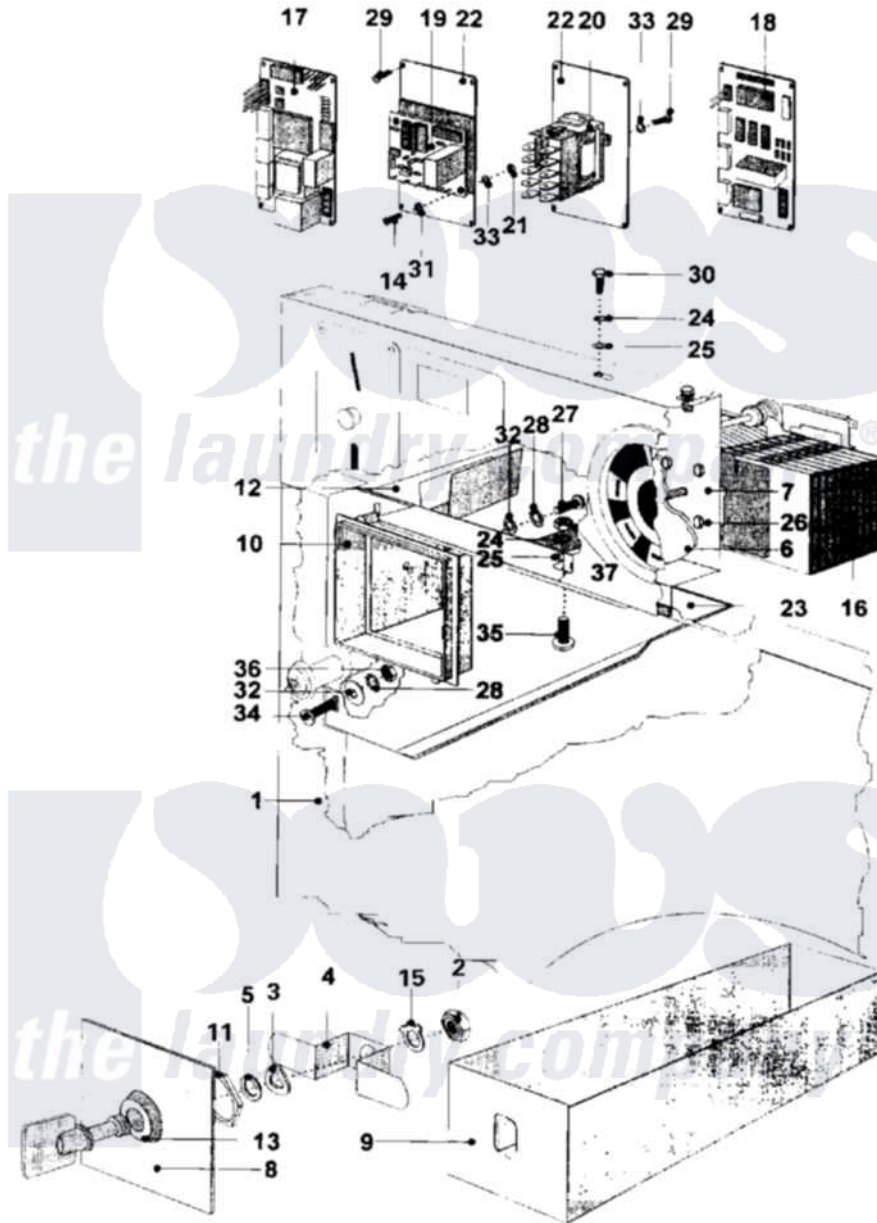

Maytag MFR25MCATS 16 - TIMER & COIN METER ASSY. (SERIES 11)

Maytag Commercial Maytag MFR25MCATS Washer Parts Diagram 16 - TIMER & COIN METER ASSY. (SERIES 11)

[Click on the part number to view part](#)

Item	Original Part Number	Replaced By	Status	Part Description
001	NLA		Not Available	PANEL, FRONT
002	NLA		Not Available	NUT, LOCK (SMALL)
003	NLA		Not Available	WASHER, SPRING LOCK
004	23002879			Cam, Coin Lock Box
005	23001580			Washer
006	23001060			Disc, Timer Indicator
007	23002880			Timer, Support
008	23002881			Plate, Coin Vault Ornamental
009	23002882			Box, Coin
010	NLA		Not Available	ORNAMENTAL PART COIN VAULT
011	NLA		Not Available	NUT, LOCK (BIG)
012	NLA		Not Available	VAULT, COIN (SINGLE)
013	23002885			Lock, Coin Vault
014	23001131			Screw
015	NLA		Not Available	WASHER, SELF LOCKING

016	23001065		Timer
"	23001351		Timer
017	W10124350	Not Available	NOT REQUIRED PART OR SEE NOTE
018	23001066		Counter, Coin
"	23001693	23001066	Counter, Coin
019	W10124350	Not Available	NOT REQUIRED PART OR SEE NOTE
020	23001068		Relay, Start
021	23002500		Washer, Lock
022	NLA	Not Available	MOUNTING PLATE, START RELAY
023	NLA	Not Available	SUPPORT, COIN VAULT
024	23001734	23002425	Locker Washer M6
025	23001027		Washer
026	23002952	23001069	Screw
027	23002423	23001361	Bolt
028	23002111	23001013	Lock Washer External Teeth M4
029	23001052	23002869	Screw
030	23002354	23002461	Screw
031	23001670		Washer
032	NLA	Not Available	WASHER (4.3)
033	NLA	Not Available	LOCKWASHER (M3)
034	23001012		Screw
035	NLA	Not Available	SCREW (M6X12)
036	23001055	23001014	Nut M4
037	23001034	Not Available	NUT (M6)
038		Not Available	
039	23001038		Conversion Kit
"	23002195		Pc-Pn Conversion Kit
"	23002333		Pc To Pn Conversion
"	23002334		Mc To MN Convers.