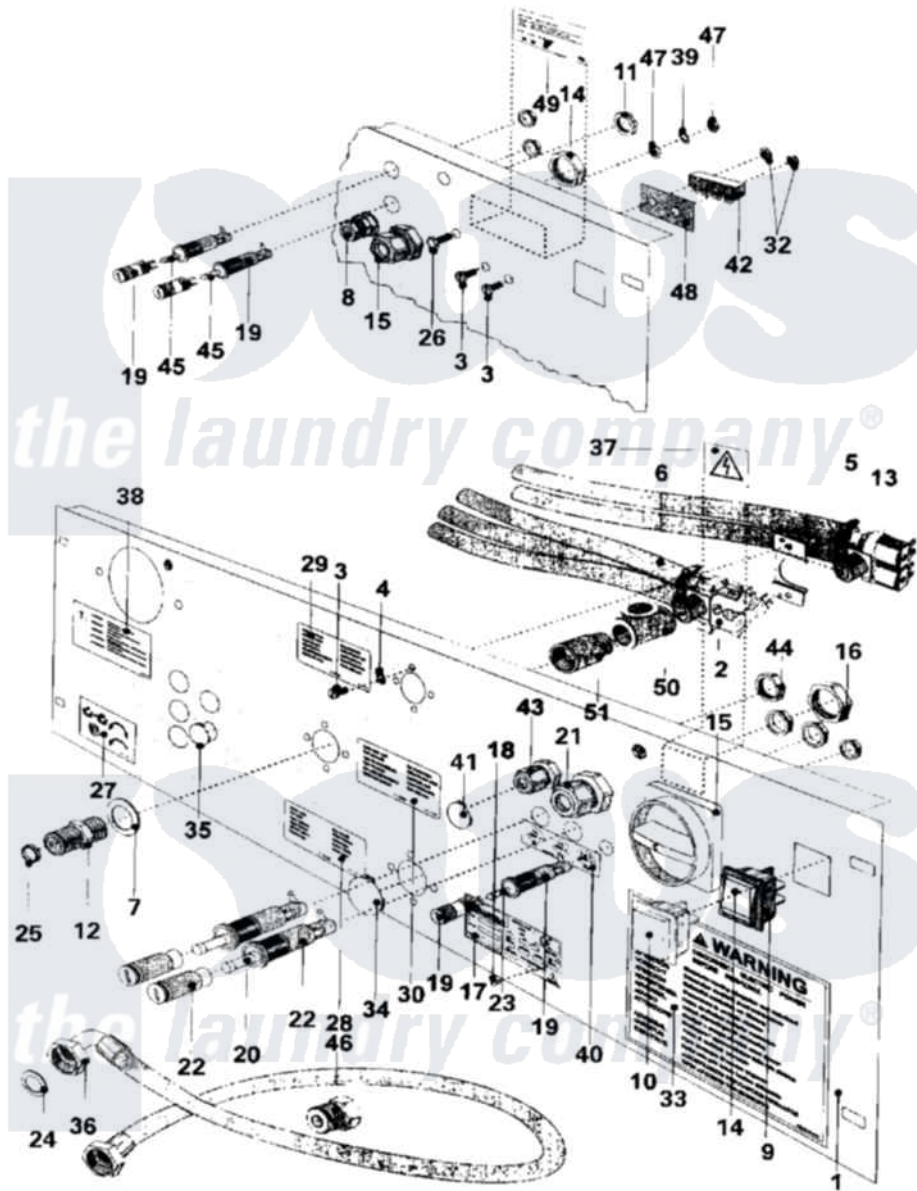

Maytag MFR25MCATS 18 - WATER VALVE & REAR PANEL (SERIES 11)

Maytag Commercial Maytag MFR25MCATS Washer Parts Parts Diagram 18 - WATER VALVE & REAR PANEL (SERIES 11)

[Click on the part number to view part](#)

Item	Original Part Number	Replaced By	Status	Part Description
001	23003320			Bridge, Rear
"	23003321			Bridge, Rear
002	23001533			Valve, Three-Way
"	23003322			Valve, Three-Way
003	23002423	23001361		Bolt
005	23001506	596669		Clamp, Manifold
006	23001507			Waterhose
008	23002196			Protector, Cable
009	23001529			Button
010	23001452			Square Plug
011	23002197			Med. Strain Relief Nut
013	23001455			Valve, Two Way
"	23001456			Valve, Two Way
017	23003323			Plate, ID
018	23001461			Rivets, Blind
019	23001462			Holder, Fuse