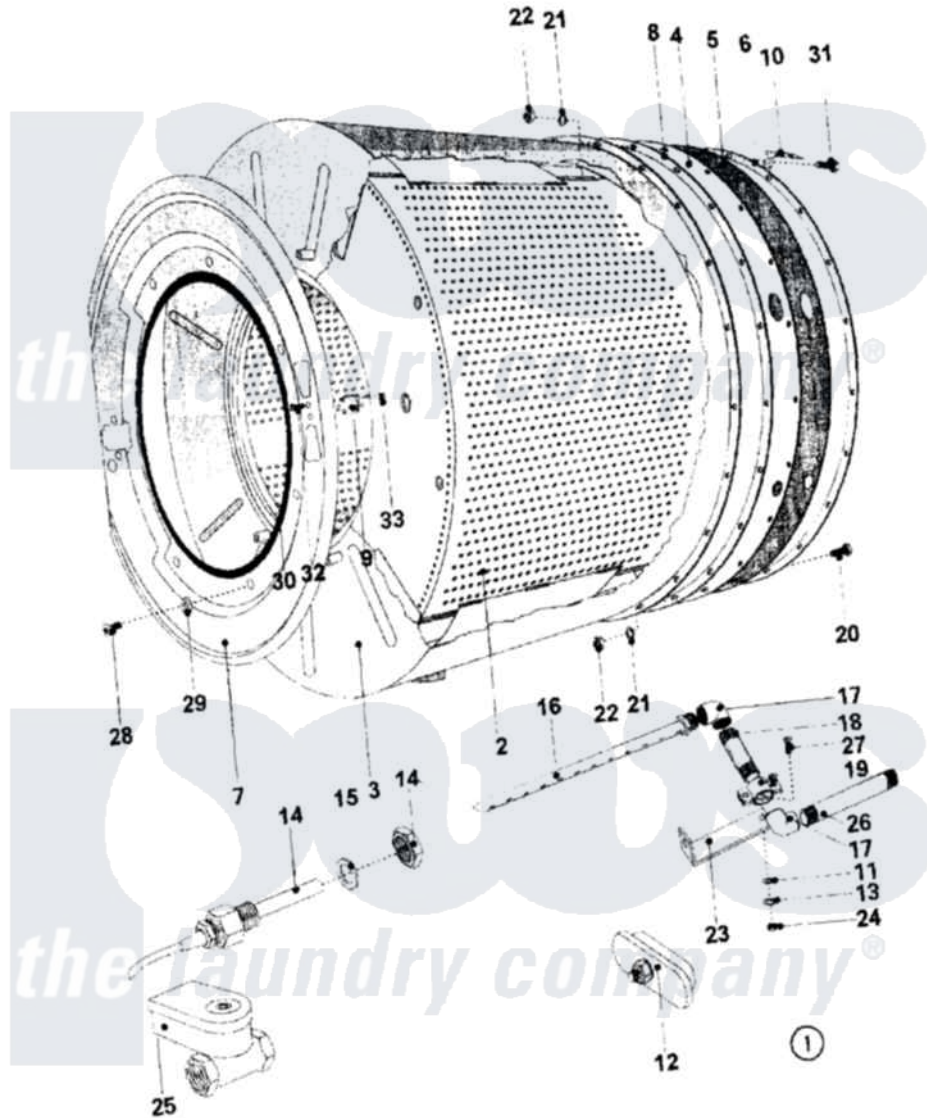

Maytag MFR25MCATS 19 - BASKET & OUTER SHELL ASSY. (SERIES 11)

Maytag Commercial Maytag MFR25MCATS Washer Parts Parts Diagram 19 - BASKET & OUTER SHELL ASSY. (SERIES 11)

[Click on the part number to view part](#)

Item	Original Part Number	Replaced By	Status	Part Description
001	NLA		Not Available	TUB (COMPLETE)
002	23003336	23003749		Drum/Shaft
003	23003338			Tub
004	23003340			Base Plate
"	NLA		Not Available	PLATE, BACK (STNLS STEEL)
005	23001383			Plate, Back
006	NLA		Not Available	RING
007	NLA		Not Available	SHIELD
008	23001386			Gasket, Shell
009	23001200			Hinge, Mirco Switch
010	23001206			Bracket, Motor Harness
011	23001708			Washer
012	23001594			Heating Element Hole Plug
013	23001333	23004485		Lock Washer M5
014	23001592			Adaptor

015	23002179			Washer Nut M14
016	NLA		Not Available	INJECTOR (LOW PRESSURE)
017	NLA		Not Available	ELBOW (1/2")
018	NLA		Not Available	TUBE (1/2")
019	NLA		Not Available	CLAMP, STEAM TUBE
020	23002847	23001205		Bolt
021	23002358			LOCK WASHER M8
022	23001607	23001266		Nut M8
023	NLA		Not Available	CLAMP, SUPPORT
024	23002466	8184504		Nut
025	NLA		Not Available	VALVE, STEAM (1/2")
027	23002894	23003484		Screw
028	23002617	23001777		Screw, Drive
029	23001204			Washer, Finishing
030	23001088	23002473		Rubber, Protective
031	23002646			Screw
032	23002398	23001089		Screw
033	23002399	23001014		Nut M4