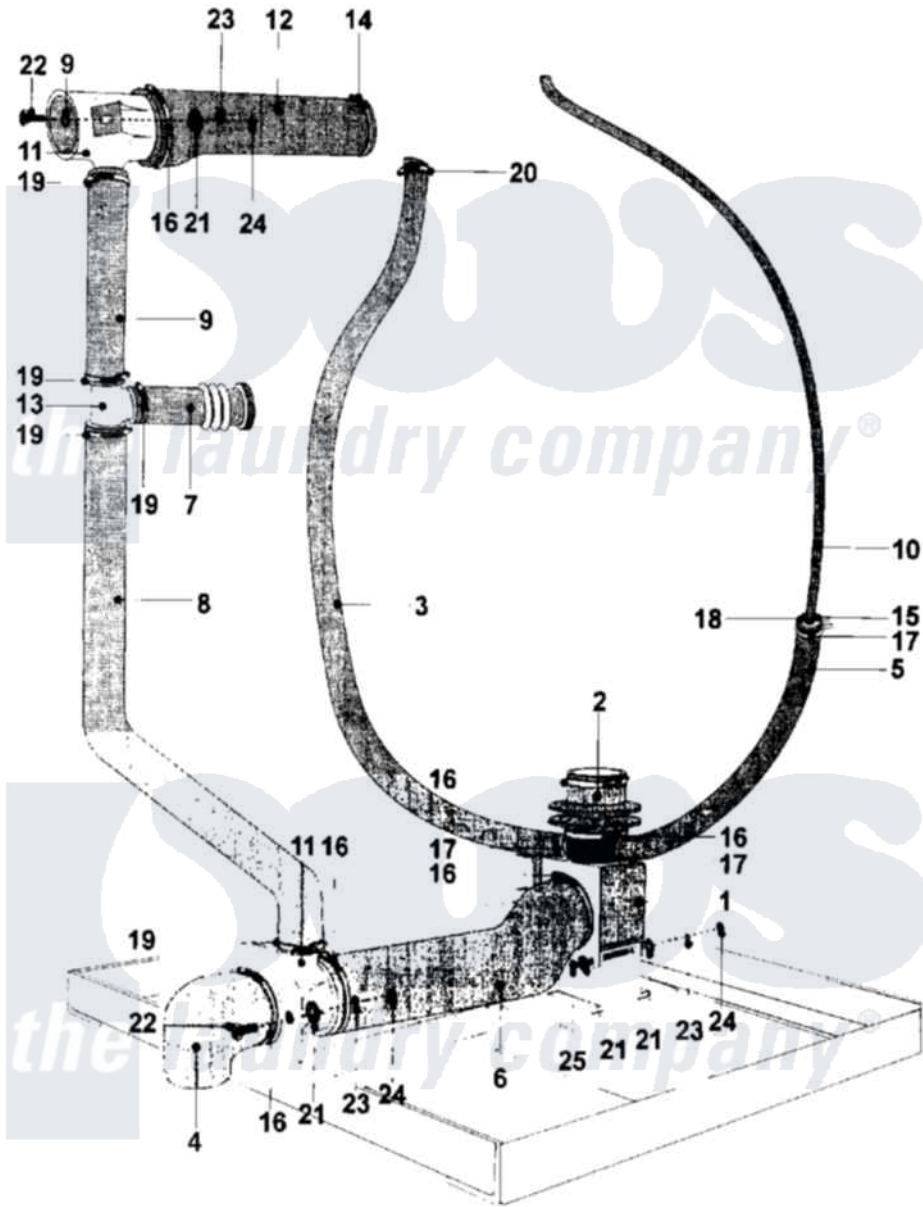

Maytag MFR25MCATS 20 - DRAIN & HOSE ASSEMBLY (SERIES 11)

Maytag [Commercial Maytag MFR25MCATS Washer Parts](#) Parts Diagram 20 - DRAIN & HOSE ASSEMBLY (SERIES 11)

[Click on the part number to view part](#)

Item	Original Part Number	Replaced By	Status	Part Description
001	23001244			Valve, Drain
"	23001402			Valve, Drain
002	23002907	23001245		Tub To Drain Hose
003	23001246			Lower Pressure Switch Hose
004	23003245			Hose, 90 Degree Outlet
005	23001247			Hose, Air Dome
006	23001248			Hose, Drain
007	23001250			Corrugated Vent Hose
008	23001251			Lower Overflow Hose
009	23001203			Washer
010	23001252			Upper Pressure Switch Hose
011	23001253			Tee, Drain
012	23001254	23004241		Hopper To T-Hose
013	23001255			Tee, Overflow Hose
014	23001256	34001289		Clamp, Hose
015	23001257	596669		Clamp, Manifold

016	23001258	696392	Hose Clamp
017	23001259		Clamp, Corbin
018	23001260		Pressure Switch Hose Fitting
019	23001261	616099	Clamp
020	23001262	616099	Clamp
021	23002437		Washer M8
022	23001264		Bolt M8x20
023	23002358		LOCK WASHER M8
024	23002435	23001266	Nut M8
025	23002908		Screw