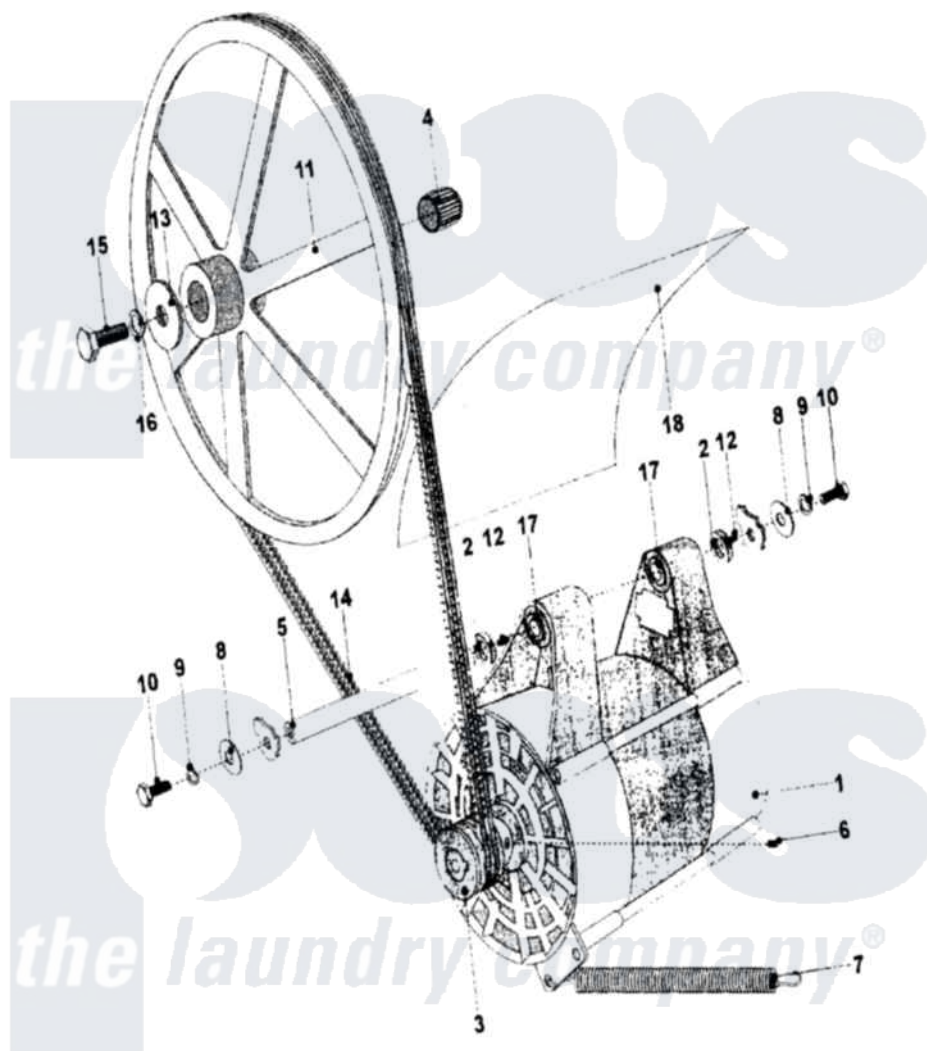

Maytag MFR25MCATS 21 - MOTOR & BASKET PULLEY (SERIES 11)

Maytag [Commercial Maytag MFR25MCATS Washer Parts](#) Parts Diagram 21 - MOTOR & BASKET PULLEY (SERIES 11)

[Click on the part number to view part](#)

Item	Original Part Number	Replaced By	Status	Part Description
001	23001406			Motor
"	23001407			Motor
002	23003329			Ring, Sliding
003	23001409			V-Pulley
004	23001410			Ring, Tolerance
005	23003330			Shaft, Motor
006	23002929			Screw, Socket Set
007	23001413			Motor, Spring
008	23002655			Washer
009	23001400			Lock Washer, Spring
010	23001905			Bolt M10x25
011	23001415			Pulley, Basket
012	23003267			Pulley Set Screw
013	23001282			Washer
014	23001417			V-Belt
015	23003332	23001418		Bolt

016 [23002658](#)

Washer

017 [23001420](#)

Motor, Suspension Rubber

018 NLA

Not Available

COVER, PLASTIC