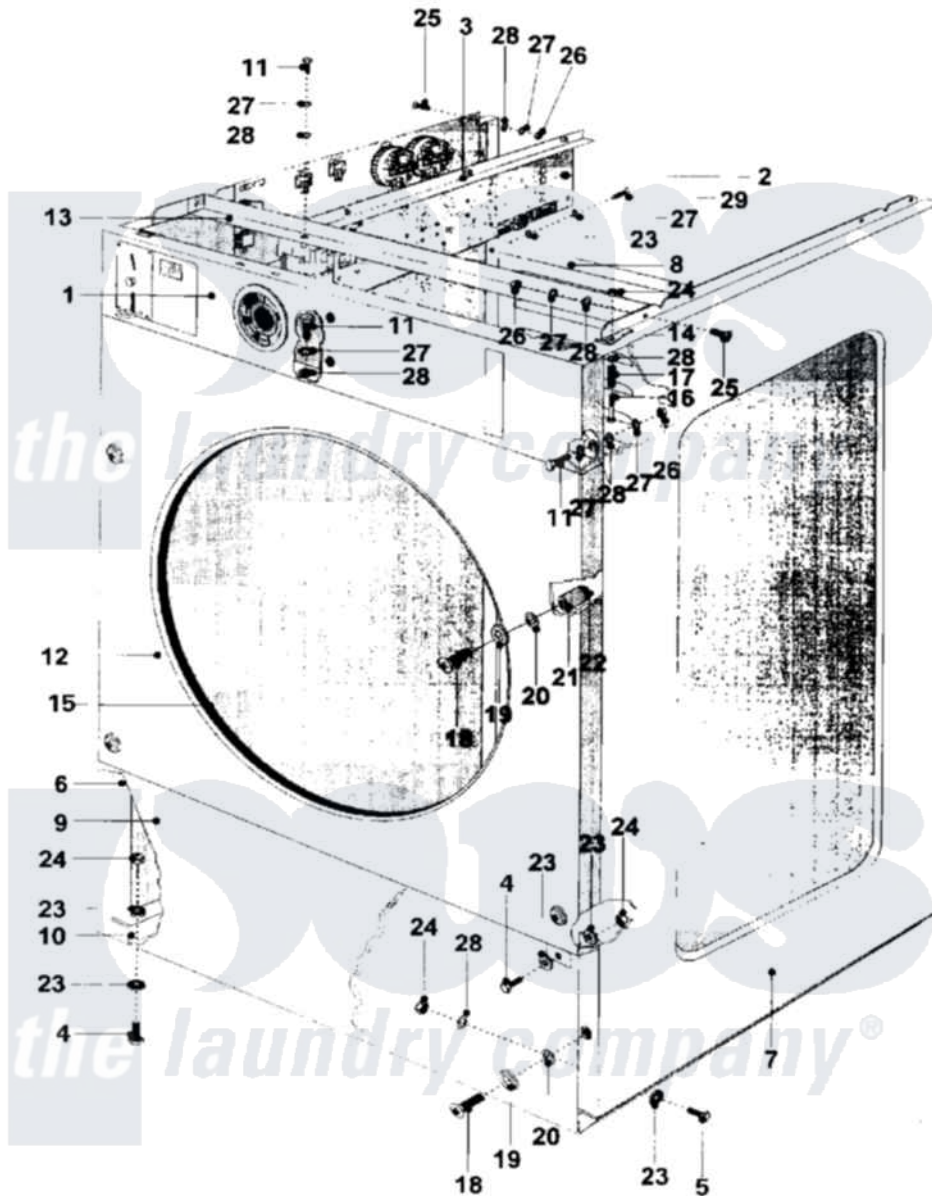

Maytag MFR25MCATS 23 - CABINET (SERIES 11)

Maytag Commercial Maytag MFR25MCATS Washer Parts Parts Diagram 23 - CABINET (SERIES 11)

[Click on the part number to view part](#)

Item	Original Part Number	Replaced By	Status	Part Description
001	23003287			Panel, Control
002	NLA		Not Available	BOX/ELECTRICAL COMPONENTS
003	NLA		Not Available	HOLDER, ELEC. COMPONENT BOX
004	23002462			Screw Lu
005	23001335	23002861		Screw Lu
006	23003292	23001431		Panel, Side
007	23003294			Panel, Side
008	23003296			Panel, Rear
009	23003297	23001436		Panel, Access
010	23003299			Support, Side Panel
011	23002354	23002461		Screw
012	NLA		Not Available	FRONT PANEL, 26X27 1/2
013	NLA		Not Available	HOLDER, COMPONENTS
014	23001442			Cover, Hook
015	23001088	23002473		Rubber, Protective

016	23002463		Screw
017	23001445		Top Clip Spring
018	23001446		Screw
019	23001204		Washer, Finishing
020	23001447		Washer, Fiber
021	23002860		Tube, Distance
022	23001448		Nut, Rapid
023	23001309		Washer Lu
024	23002471	23001310	Nut, Self Locking
025	NLA	Not Available	BOLT (M6X16)
026	23002651	23001312	Mut M6
027	23001734	23002425	Locker Washer M6
028	23001027		Washer