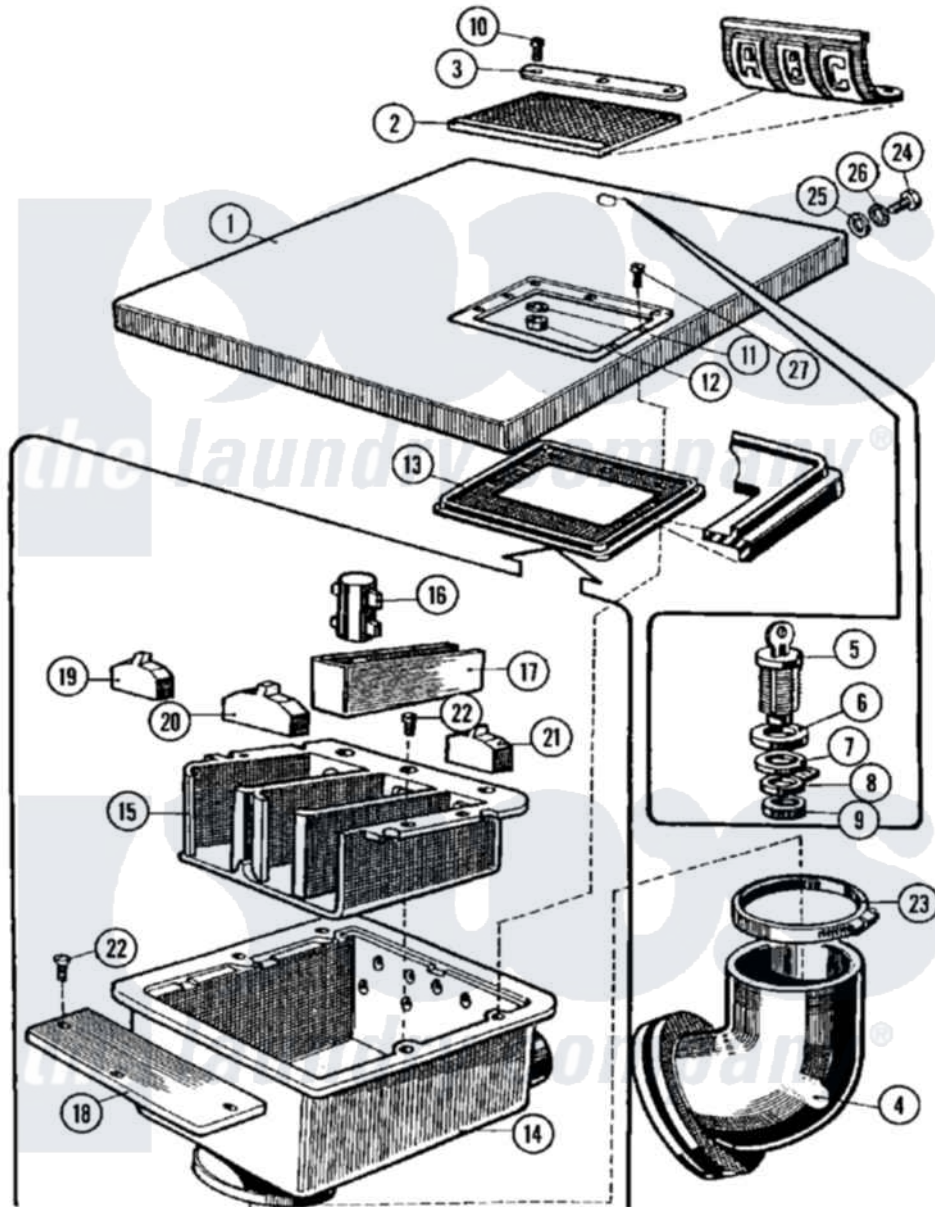

Maytag MFR25MCAVS 01 - SOAP BOX & TOP COVER ASSY. (SERIES 10)

Maytag [Commercial Maytag MFR25MCAVS Washer Parts](#) Parts Diagram 01 - SOAP BOX & TOP COVER ASSY. (SERIES 10)

[Click on the part number to view part](#)

Item	Original Part Number	Replaced By	Status	Part Description
001	NLA		Not Available	COVER, TOP (STNLS)
002	23001003			Rubber Cover, Soap Box
003	23001004			Clamp, Soap Box Cover
004	23001005			Rubber Hose, Soap Box
005	23001006			Lock, Top Panel
006	23001007			Washer M21x27x1
007	23001008			Nut, Lock
008	23001009			Hook, Lock
009	23001011			Nut
010	23001012			Screw
011	23001013			Lock Washer External Teeth M4
012	23001014			Nut M4
013	23001015			Rubber Seal, Soap Box
014	23001016			External Soap Hopper
015	23001017			Soap Hopper Insert

016	23001018		Syphon Hose
017	23001019		Fabric Softner Insert
018	23001020		Insert Retainer
019	23001021		Prewash Diverter
"	23001550		Sticker, Service Warning
020	23001022		Mainwash Diverter
021	23001023		Fabric Softner Diverter
022	23001024	23003782	Screw 3 Stainless Steel Lu
023	23001025		Clamp, Hose
024	23001026		Bolt
025	23001027		Washer
026	23001028	23002756	Lockwasher
027	23001029	23003484	Screw
028	23002318		Screw, Pan Head