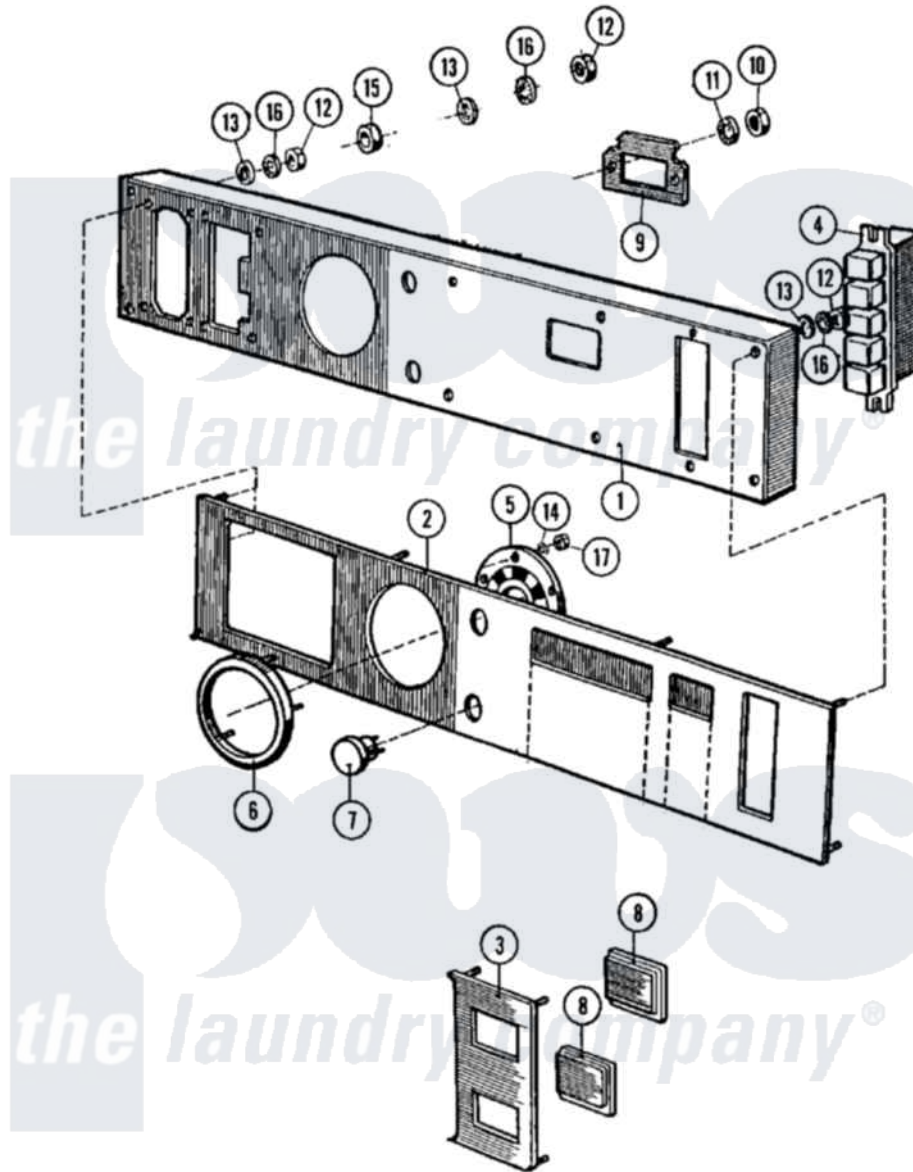

Maytag MFR25MCAVS 02 - CONTROL PANEL-MC (SERIES 10)

Maytag [Commercial Maytag MFR25MCAVS Washer Parts](#) Parts Diagram 02 - CONTROL PANEL-MC (SERIES 10)
 Click on the part number to view part

Item	Original Part Number	Replaced By	Status	Part Description
001	NLA		Not Available	PLATE, BACK-UP (COIN METER)
002	NLA		Not Available	PANEL, CONTROL
003	23001041	23002524		Plate- Ind
004	23001042			Switch, Program Selector
005	23001043	23002494		Disc- Indi
006	23001044	23002496		Disk- Indi
007	23001046			Lamp, Indicator
008	23001049		Not Available	LENS, TRANSPARENT RED
"	NLA		Not Available	LENS, ALUMINIUM
009	NLA		Not Available	PLATE, MOUNTING
010	23001053			Nut
011	23001054			Washer, Locking
012	23001055	23001014		Nut M4
013	23001056			Ring, Shaft Locking
014	23001057	23002499		Spring Retaining Clip
015	23001058			Tube, Distance

016	NLA	Not Available	LOCKWASHER (M4)
017	23002325		Washer
018	23001038		Conversion Kit
"	23002334		Mc To MN Convers.