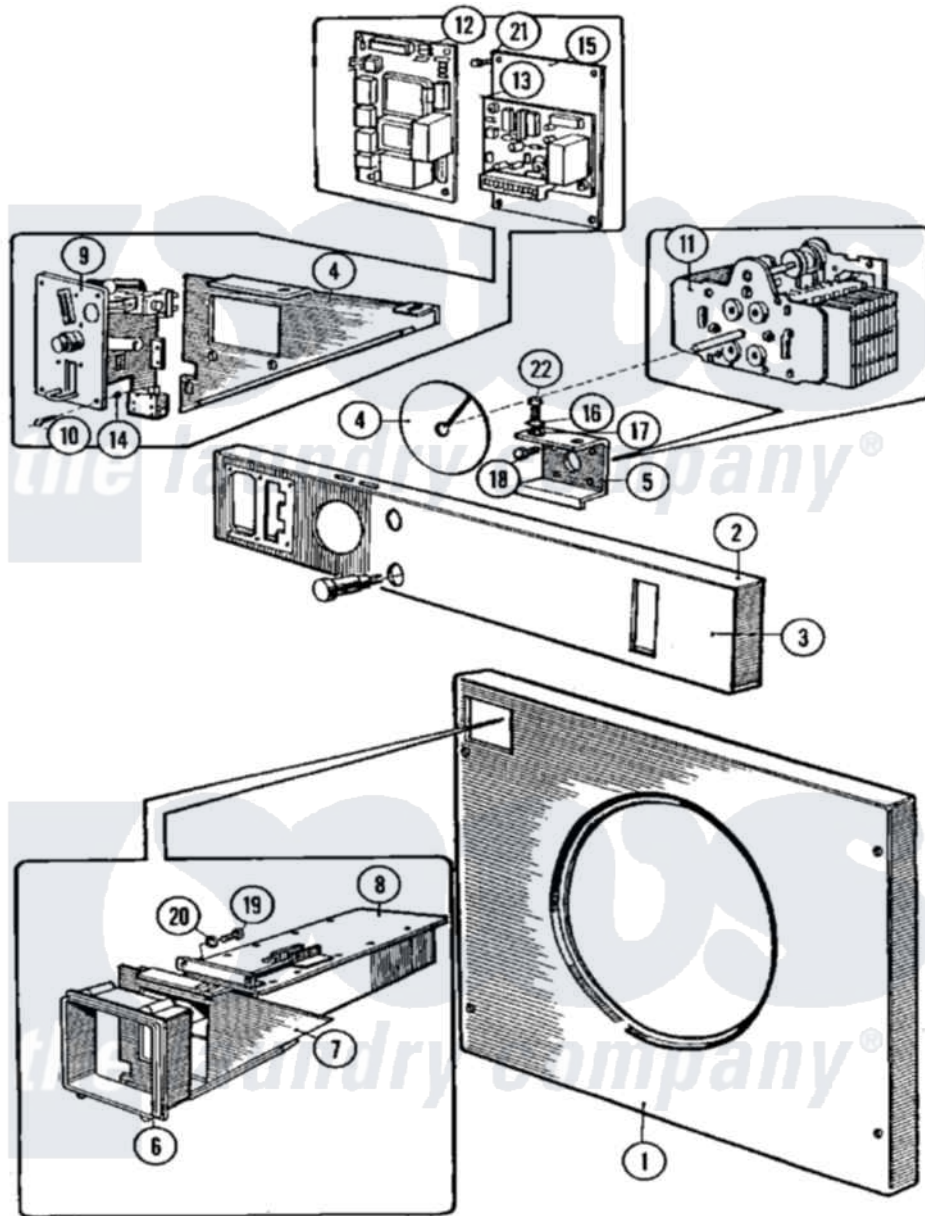

Maytag MFR25MCAVS 03 - TIMER & COIN ASSEMBLY (SERIES 10)

Maytag [Commercial Maytag MFR25MCAVS Washer Parts](#) Parts Diagram 03 - TIMER & COIN ASSEMBLY (SERIES 10)

[Click on the part number to view part](#)

Item	Original Part Number	Replaced By	Status	Part Description
001	23001347			Front Panel, 26 x 27 1/2
002	NLA		Not Available	PLATE, BACK-UP (COIN METER)
003	NLA		Not Available	PANEL, CONTROL
004	23001060			Disc, Timer Indicator
005	23001061			Timer, Support
006	23001062			Collar, Coin Vault
007	NLA		Not Available	VAULT, SUPPORT COIN
008	23001349			Vault, Coin
009	23001063			Meter, Coin
"	23001350			Meter, Coin
010	23001064			Screw, Ornamental
011	23001065			Timer
"	23001351			Timer
"	23002203			Motor, Timer
"	23002204			Motor, Timer

012	23001066		Counter, Coin
"	23001693	23001066	Counter, Coin
013	23001068		Relay, Start
"	W10124350	Not Available	NOT REQUIRED PART OR SEE NOTE
014	23001053		Nut
015	NLA	Not Available	MOUNTING PLATE, START RELAY
016	23001028	23002756	Lockwasher
017	23001027		Washer
018	23001069		Screw
019	23001070		Screw
020	23001013		Lock Washer External Teeth M4
021	23001052	23002869	Screw
022	23001026		Bolt
023	23001038		Conversion Kit
"	23002195		Pc-Pn Conversion Kit
"	23002333		Pc To Pn Conversion
"	23002334		Mc To MN Convers.