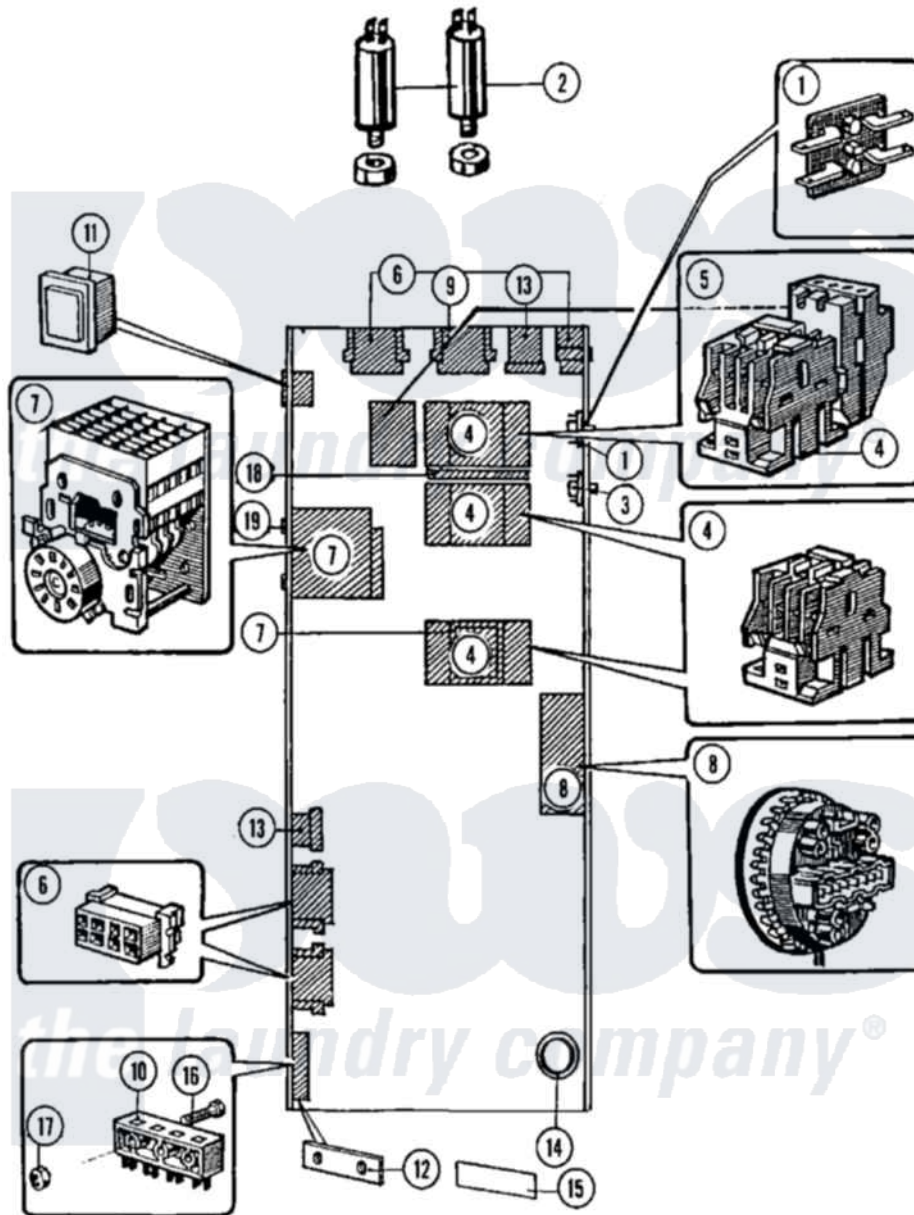

Maytag MFR25MCAVS 04 - MAIN CONTROL (SERIES 10)

Maytag [Commercial Maytag MFR25MCAVS Washer Parts](#) Parts Diagram 04 - MAIN CONTROL (SERIES 10)
 Click on the part number to view part

Item	Original Part Number	Replaced By	Status	Part Description
001	23001094			Bridge, Rectifier
002	23001095			Capacitor
"	23001358			Capacitor
003	23001099			Socket, Pc Board Socket
004	23001100	23003750		Frequency Inverter Contactor
"	23001101	23003751		Contactors Lc1 D12
005	23001106			Relay, Thermal Overload
"	23001107	23003759		Overload Relay LR2D
006	23001109			Housing, Connector
007	23001110			Timer, Reversing
008	23001360	23001513		Switch, Water Level
"	23001513			Switch, Water Level
009	23001112			Housing, Connector
010	23001113			Housing, Connector
011	23001114			Rocker Switch, Prewash/No Prew
012	23001115			Terminal Block Insulation

013	23001116		Housing, Connector
014	23001117		Ring, Rubber
015	23001118		Sticker, Liquid Soap
016	23001361		Bolt
017	23001055	23001014	Nut M4
018	23001119	23003762	Mechanical Interlock
019	23001069		Screw
020	23001465		Sticker, Electricity Warning
021	NLA	Not Available	SCREW (M6 X 25)
022	23001515	23001312	Mut M6
023	NLA	Not Available	WASHER (M6)
024	23001518		SERIES 15 - NO LONGER NEEDED
"	NLA	Not Available	FILTER, NET
025	23001519	22001417	Transformer
026	NLA	Not Available	LABEL, EARTH