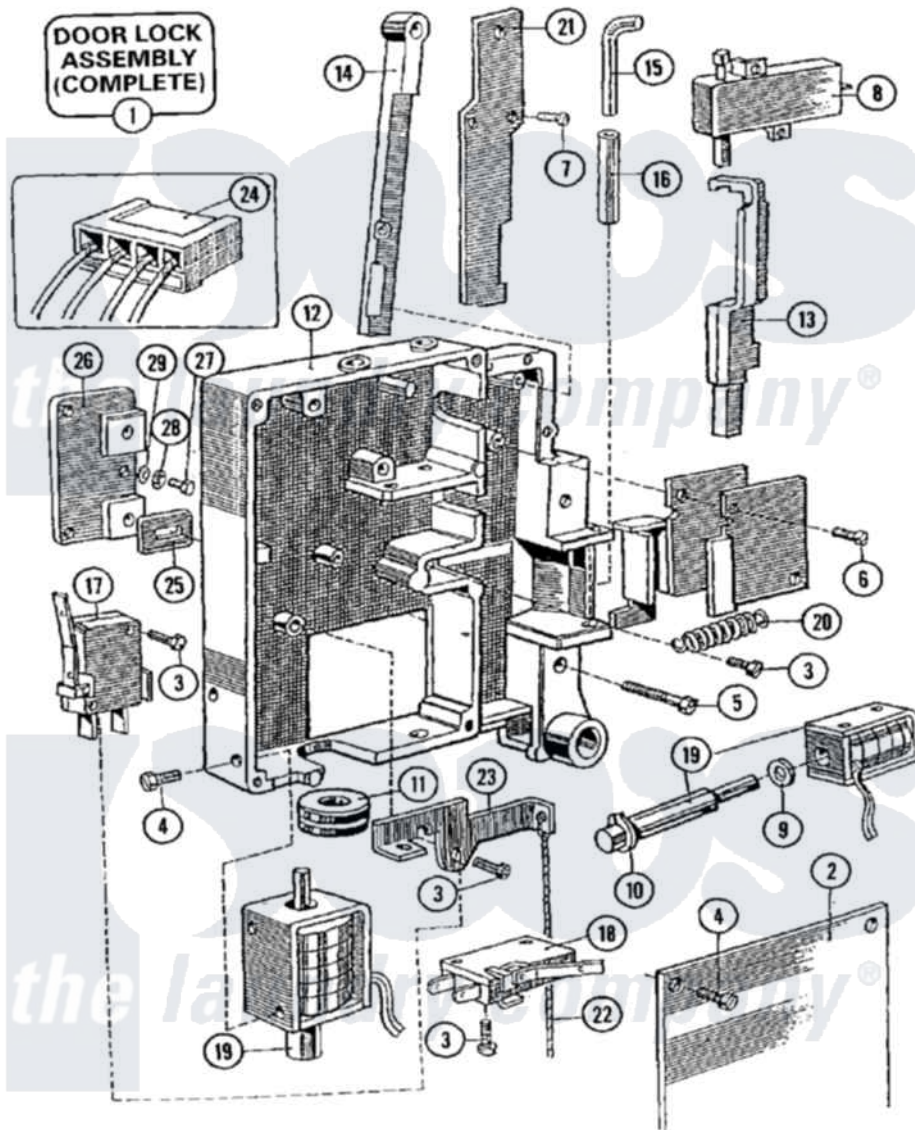

Maytag MFR25MCAVS 05 - DOOR LOCK ASSEMBLY (SERIES 10)

Maytag Commercial Maytag MFR25MCAVS Washer Parts Parts Diagram 05 - DOOR LOCK ASSEMBLY (SERIES 10)

Click on the part number to view part

Item	Original Part Number	Replaced By	Status	Part Description
001	Y23002897			Door Lock Assembly
002	23001130			Plate, Cover
003	23001131			Screw
004	23001132			Screw
005	23001133			Screw
006	23001070			Screw
007	23001134			Bolt
008	23001135			Bimetal, Actuator
009	23001136			Washer
010	23001137			Ring, Retaining
011	23001138			Bushing, Cable Passage
012	23001139	Y23002898		Ground, Plate Lock
013	23001140			Small Lock Hook
014	23001141			Bar, Handle Latch
015	23001142			Retainer, Lock Tube
016	23001143			Tube, Lock

017	23001144		Microswitch, Lever
018	23001145		Microswitch, Lever
019	23001146		Coil
"	23001147		Coil
020	23001148	23002900	Spring, Locking Part
021	23001149		Leaf Spring, Latch Bar
022	23001152		Cord, Emergency Opening
023	23001153		Lever, Emergency Opening
024	23001154		Wiring Harness, Doorlock
025	23001155	23001368	Shim, Hinge Base
026	23001156		Spacer, Lock
027	23001157		Bolt
028	23001158		Lockwasher
029	23001159		Washer Lu