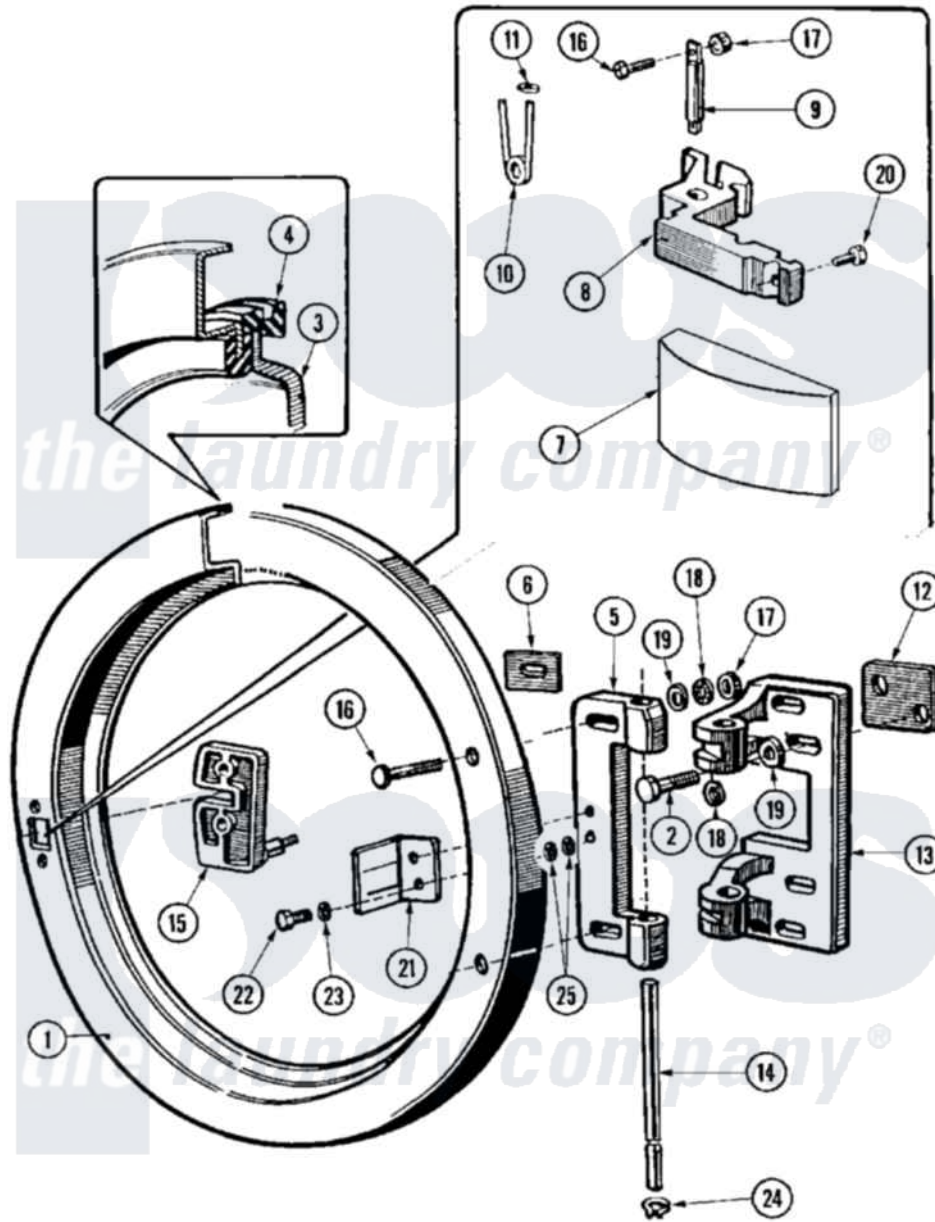

# Maytag MFR25MCAVS 06 - DOOR

Maytag Commercial Maytag MFR25MCAVS Washer Parts Parts Diagram 06 - DOOR  
 Click on the part number to view part

Item	Original Part Number	Replaced By	Status	Part Description
001	<a href="#">23001363</a>			Ring, Door
002	23001374	<a href="#">23002462</a>		Screw Lu
"	23002279	<a href="#">23002462</a>		Screw Lu
003	<a href="#">23001364</a>			Glass, Door
004	<a href="#">23001365</a>			Rubber, Door Glass
005	<a href="#">23001366</a>			Plate, Hinge
006	<a href="#">23001166</a>			Shim, Hinge Plate
007	<a href="#">12001889</a>			Kit, Door HANdle Assembly HANdle Front And Back Included
"	23001524	<a href="#">12001889</a>		Kit, Door HANdle Assembly HANdle Front And Back Included
"	<a href="#">23001614</a>			Doorlock, Handlegrip
008	<a href="#">23001367</a>			Lever, Handle
"	<a href="#">23003633</a>			Lever, Door
009	<a href="#">23001168</a>			Door Handle Pivot Pin
010	<a href="#">23001169</a>			Spring, Handle Lever