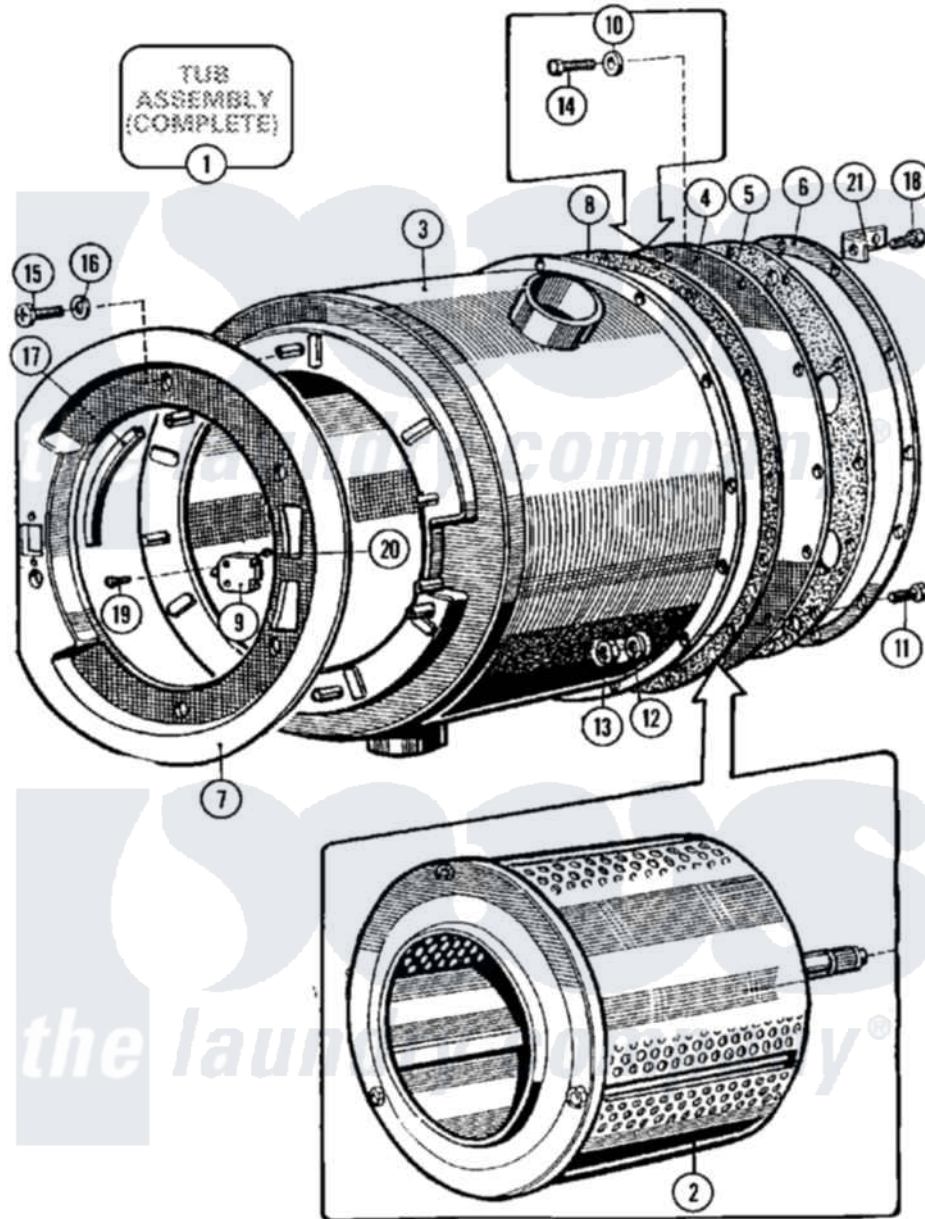

Maytag MFR25MCAVS 07 - BASKET & OUTER SHELL ASSY. (SERIES 10)

Maytag Commercial Maytag MFR25MCAVS Washer Parts Parts Diagram 07 - BASKET & OUTER SHELL ASSY. (SERIES 10)

[Click on the part number to view part](#)

Item	Original Part Number	Replaced By	Status	Part Description
001	NLA		Not Available	TUB (COMPLETE)
002	23001378			Drum And Shaft
003	23001380			Shell
004	NLA		Not Available	PLATE, BACK (STNLS STEEL)
005	23001383			Plate, Back
006	NLA		Not Available	RING, CLAMP (12 HOLES)
007	NLA		Not Available	SHIELD
008	23001386			Gasket, Shell
009	23001200			Hinge, Mirco Switch
010	23001201			Washer
011	23001205			Bolt
012	23001265			Washer
013	23001306			Nut, Self Locking
014	23001374	23002462		Screw Lu
015	23001177			Screw

016	23001204	Washer, Finishing	
017	23001088	23002473	Rubber, Protective
018	23001388	Bolt	
019	23001089	Screw	
020	23001055	23001014	Nut M4
021	23001206	Bracket, Motor Harness	