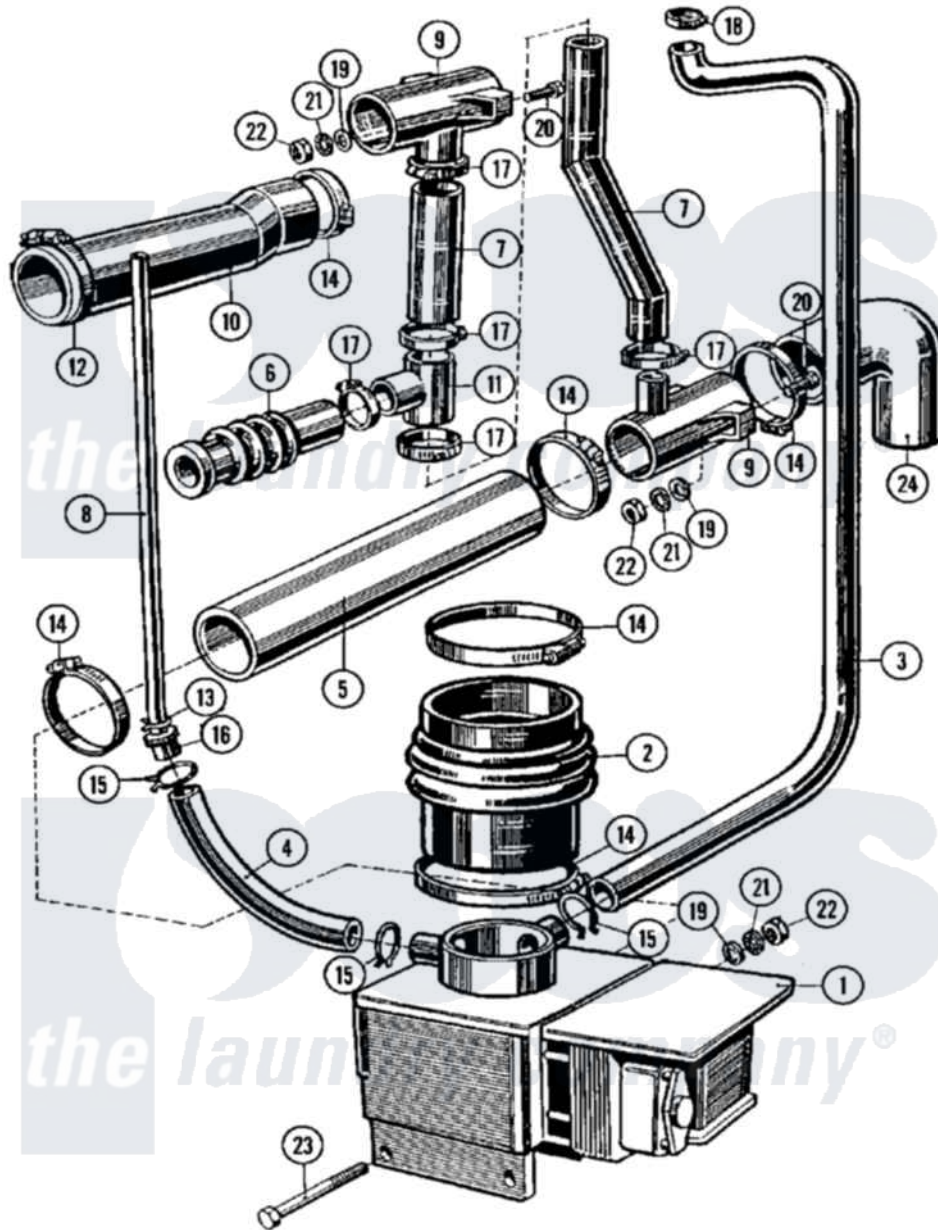

Maytag MFR25MCAVS 09 - DRAIN & HOSE ASSEMBLY (SERIES 10)

Maytag Commercial Maytag MFR25MCAVS Washer Parts Parts Diagram 09 - DRAIN & HOSE ASSEMBLY (SERIES 10)

Click on the part number to view part

Item	Original Part Number	Replaced By	Status	Part Description
001	23001244			Valve, Drain
"	23002321			Motor, Drain
002	23001245			Tub To Drain Hose
003	23001246			Lower Pressure Switch Hose
004	23001247			Hose, Air Dome
005	23001248			Hose, Drain
006	23001250			Corrugated Vent Hose
007	23001251			Lower Overflow Hose
008	23001252			Upper Pressure Switch Hose
009	23001253			Tee, Drain
010	23001254	23004241		Hopper To T-Hose
011	23001255			Tee, Overflow Hose
012	23001256	34001289		Clamp, Hose
013	23001257	596669		Clamp, Manifold
014	23001258	696392		Hose Clamp
015	23001259			Clamp, Corbin

016	23001260		Pressure Switch Hose Fitting
017	23001261	616099	Clamp
018	23001262	616099	Clamp
019	23001263		Washer
020	23001264		Bolt M8x20
021	23001265		Washer
022	23001266		Nut M8
023	23001267	23002908	Screw
024	23001268	23002015	Elbow