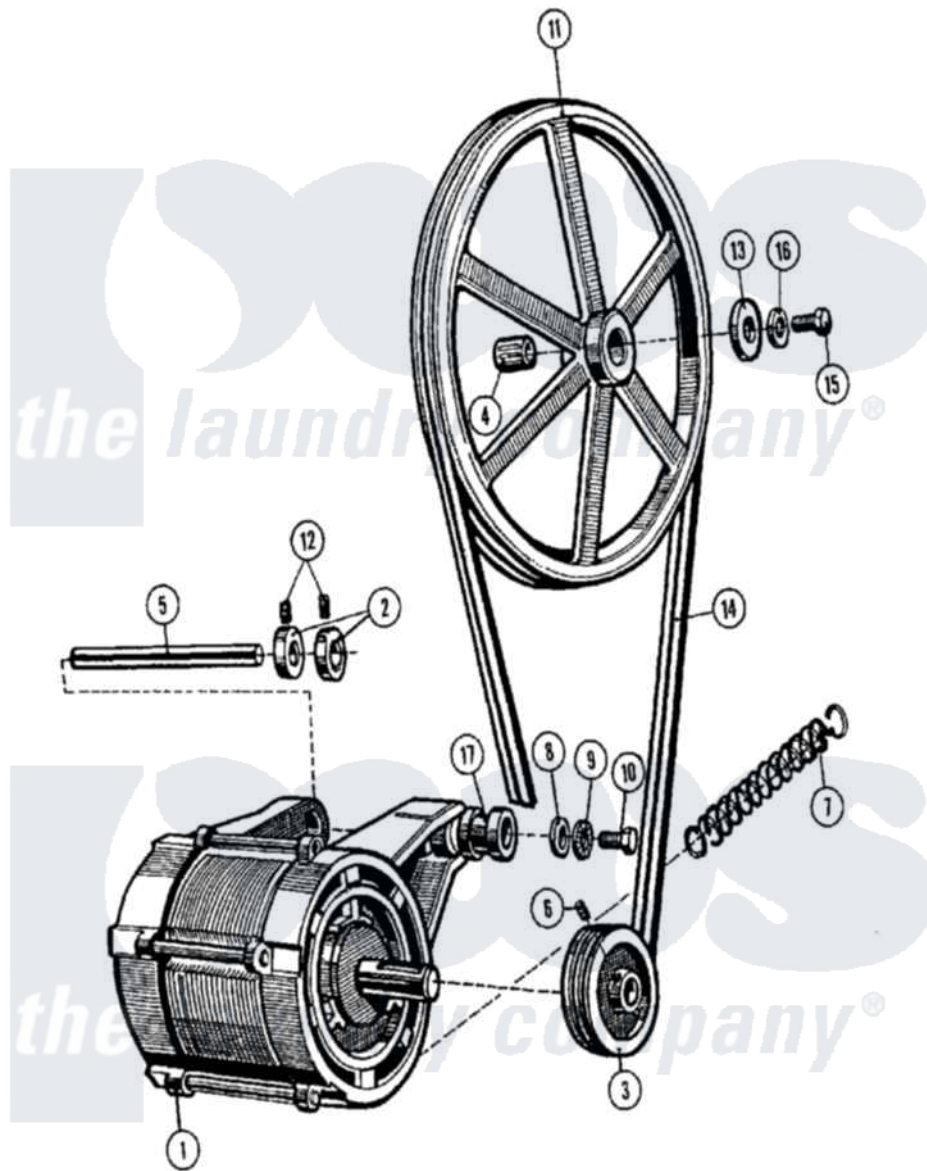

Maytag MFR25MCAVS 10 - MOTOR & BASKET PULLEY (SERIES 10)

Maytag [Commercial Maytag MFR25MCAVS Washer Parts](#) Parts Diagram 10 - MOTOR & BASKET PULLEY (SERIES 10)

[Click on the part number to view part](#)

Item	Original Part Number	Replaced By	Status	Part Description
001	23001406			Motor
"	23001407			Motor
002	23001408			Collar, Retainer
003	23001409			V-Pulley
004	23001410			Ring, Tolerance
005	NLA		Not Available	SUPPORT ROD, MOTOR
006	23001289			Screw, Allen Set
007	23001413			Motor, Spring
008	NLA		Not Available	WASHER (10.5)
009	23001400			Lock Washer, Spring
010	23001414	23001905		Bolt M10x25
011	23001415			Pulley, Basket
012	NLA		Not Available	SCREW, SET (M5 X 6)
013	23001282			Washer
014	23001417			V-Belt
015	23001418			Bolt