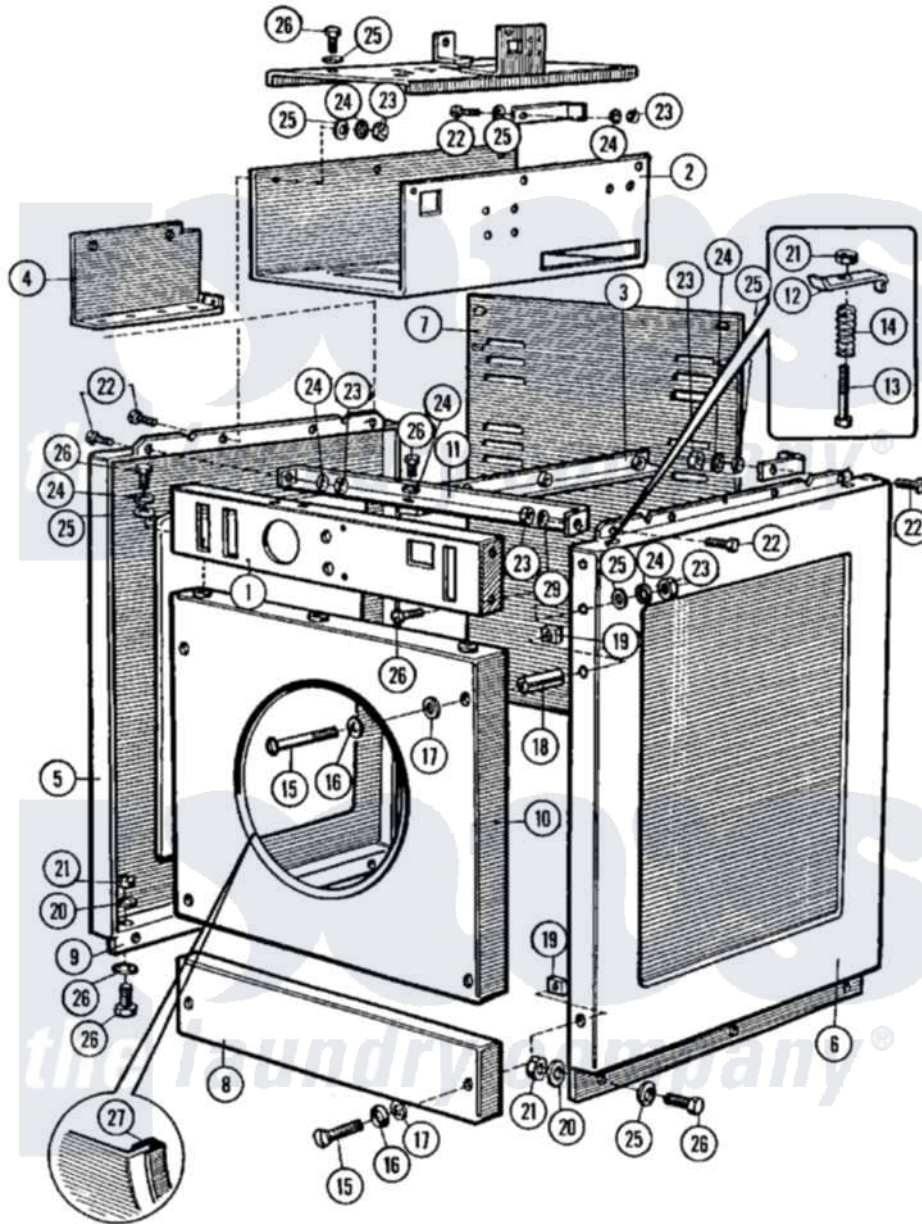

Maytag MFR25MCAVS 12 - CABINET (SERIES 10)

Maytag [Commercial Maytag MFR25MCAVS Washer Parts](#) Parts Diagram 12 - CABINET (SERIES 10)
 Click on the part number to view part

Item	Original Part Number	Replaced By	Status	Part Description
001	NLA		Not Available	PLATE, BACK-UP (COIN METER)
002	23001314			Tray, Elec. Components
003	NLA		Not Available	HOLDER BOX, ELECTRICAL COMPONE
004	23001548			Holder, Capacitors
005	23001431			Panel, Side
006	NLA		Not Available	PANEL, SIDE (RT)
007	NLA		Not Available	PANEL, REAR
008	23001436			Panel, Access
009	23001438	23003299		Support, Side Panel
010	23001347			Front Panel, 26 x 27 1/2
011	NLA		Not Available	BEAM, CROSS
012	23001442			Cover, Hook
013	23001444	23002463		Screw
014	23001445			Top Clip Spring
015	23001446			Screw

016	23001204		Washer, Finishing
017	23001447		Washer, Fiber
018	23001331	23002860	Tube, Distance
019	23001448		Nut, Rapid
020	23001309		Washer Lu
021	23001310		Nut, Self Locking
022	23001449		Locking Nut, Self
023	23001034	Not Available	NUT (M6)
024	23001028	23002756	Lockwasher
025	23001027		Washer
026	23001026		Bolt
027	23001088	23002473	Rubber, Protective