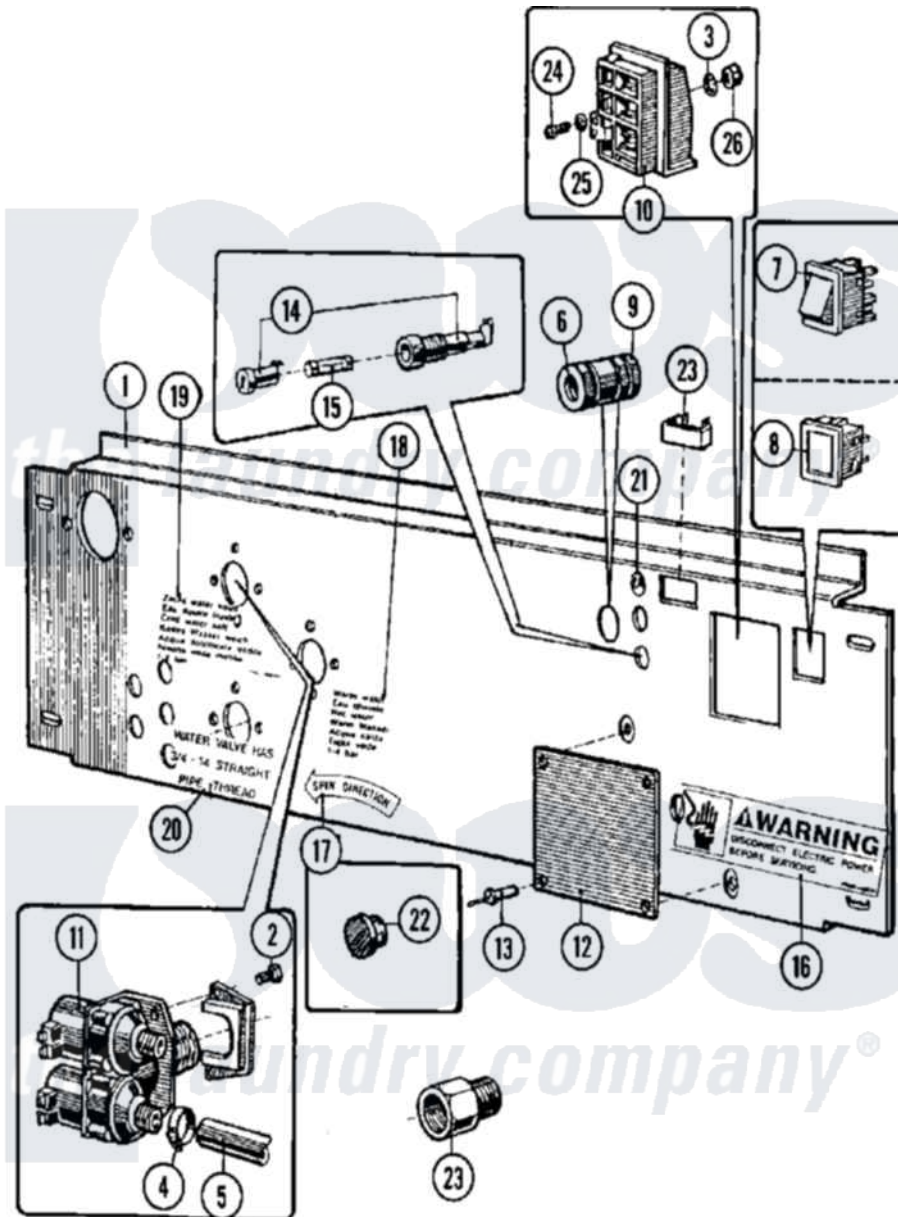

Maytag MFR25MCAVS 13 - WATER VALVE & REAR PANEL (SERIES 10)

Maytag Commercial Maytag MFR25MCAVS Washer Parts Diagram 13 - WATER VALVE & REAR PANEL (SERIES 10)

Click on the part number to view part

Item	Original Part Number	Replaced By	Status	Part Description
001	NLA		Not Available	PANEL, VALVE
002	23001361			Bolt
003	23001013			Lock Washer External Teeth M4
004	23001506	596669		Clamp, Manifold
005	23001507			Waterhose
006	23001450			Swivel
007	23001529			Button
008	23001452			Square Plug
009	23001453			Nut, Swivel
010	23001454			Block, Terminal Connection
011	23001455			Valve, Two Way
012	23001460			Plate, Identification
013	23001461			Rivets, Blind
014	23001462			Holder, Fuse
015	23001508			Fuse

016	23001465		Sticker, Electricity Warning
017	23001468		Sticker, Spin Direction
018	23001469		Sticker, Hot Water
019	23001471		Sticker, Cold Soft Water
020	23001509		Sticker, Pipe Thread
021	NLA	Not Available	STICKER (1A)
022	NLA	Not Available	PLUG, LIQUID SOAP OPENING
023	23001339	23002455	Nut, Rapid
024	NLA	Not Available	SCREW (M 4 X 16 BRASS)
025	NLA	Not Available	WASHER (DIA. 9 X 4.3 X 0.8)
026	23001481	23001014	Nut M4
027	23001482		Connection
028	23001483		Washer
029	23001484		Extension, Brass Pipe Thread
030	23001485		Tee, 3/4" Pipe Thread
031	NLA	Not Available	VALVES, PLATE
032	23001522		Screw
033	23001523		North American, Hose
"	23002921		Washer, Fill Hose