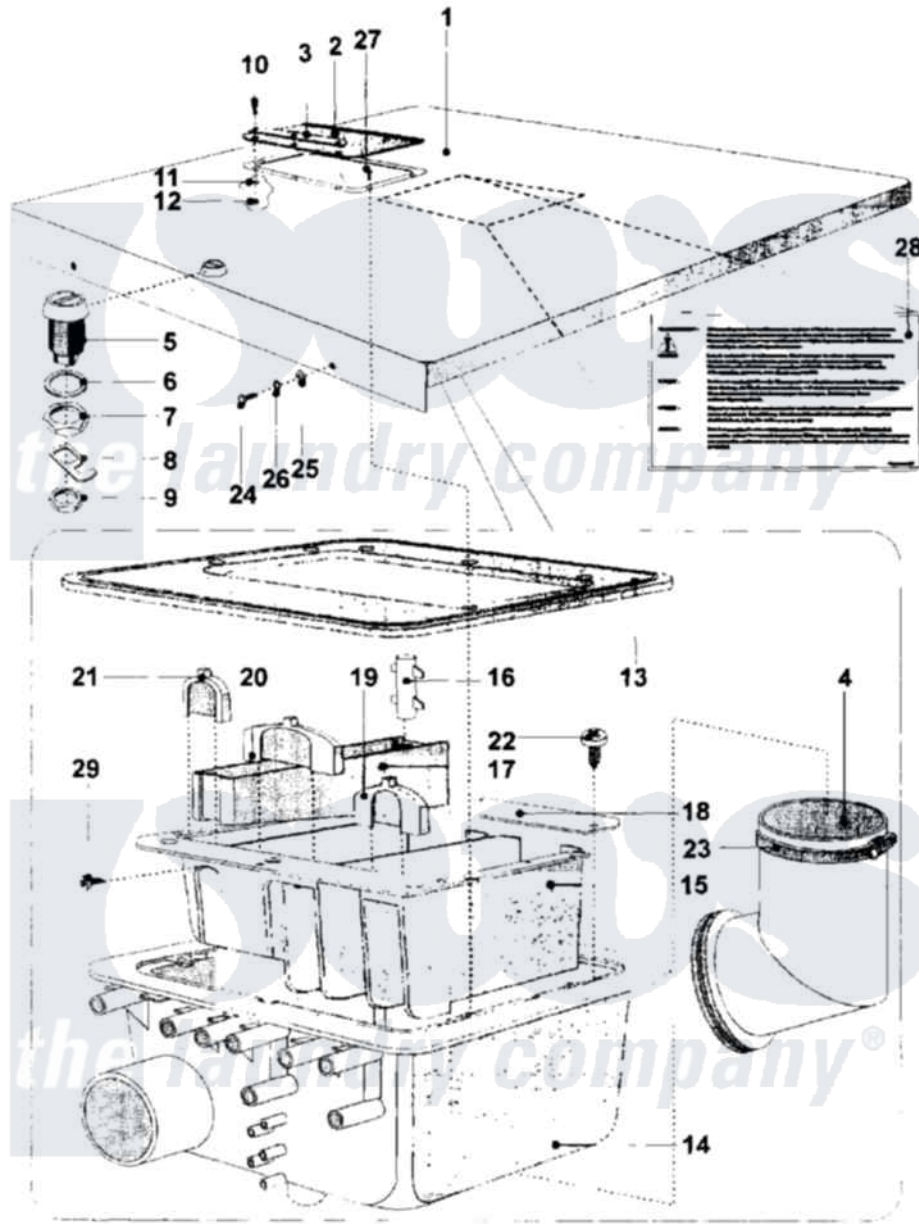

Maytag MFR25MCAVS 14 - SOAP BOX & TOP COVER ASSY. (SERIES 11)

Maytag [Commercial Maytag MFR25MCAVS Washer Parts](#) Parts Diagram 14 - SOAP BOX & TOP COVER ASSY. (SERIES 11)

[Click on the part number to view part](#)

Item	Original Part Number	Replaced By	Status	Part Description
001	NLA		Not Available	COVER, SOAP HOPPER
002	23001003			Rubber Cover, Soap Box
003	23002893			Lath, Rubber Cover Soap Hopper
004	23001005			Rubber Hose, Soap Box
005	23001006			Lock, Top Panel
006	23001007			Washer M21x27x1
007	23001008			Nut, Lock
008	23001009			Hook, Lock
009	23001011			Nut
010	23001012			Screw
011	23001636	23002674		Spring, Lock Washer
012	23002652			Nut
013	23001015			Rubber Seal, Soap Box
014	23001016			External Soap Hopper
015	23001017			Soap Hopper Insert

016	23001018		Syphon Hose
017	23001019		Fabric Softner Insert
018	23001020		Insert Retainer
019	23001021		Prewash Diverter
020	23001022		Mainwash Diverter
021	23001021		Prewash Diverter
022	23001024	23003782	Screw 3 Stainless Steel Lu
023	23001025		Clamp, Hose
024	23002461		Screw
025	23001027		Washer
026	23001734	23002425	Locker Washer M6
027	23002894	23003484	Screw
028	NLA	Not Available	LABEL (SERV. WARNING)
029	23002318		Screw, Pan Head