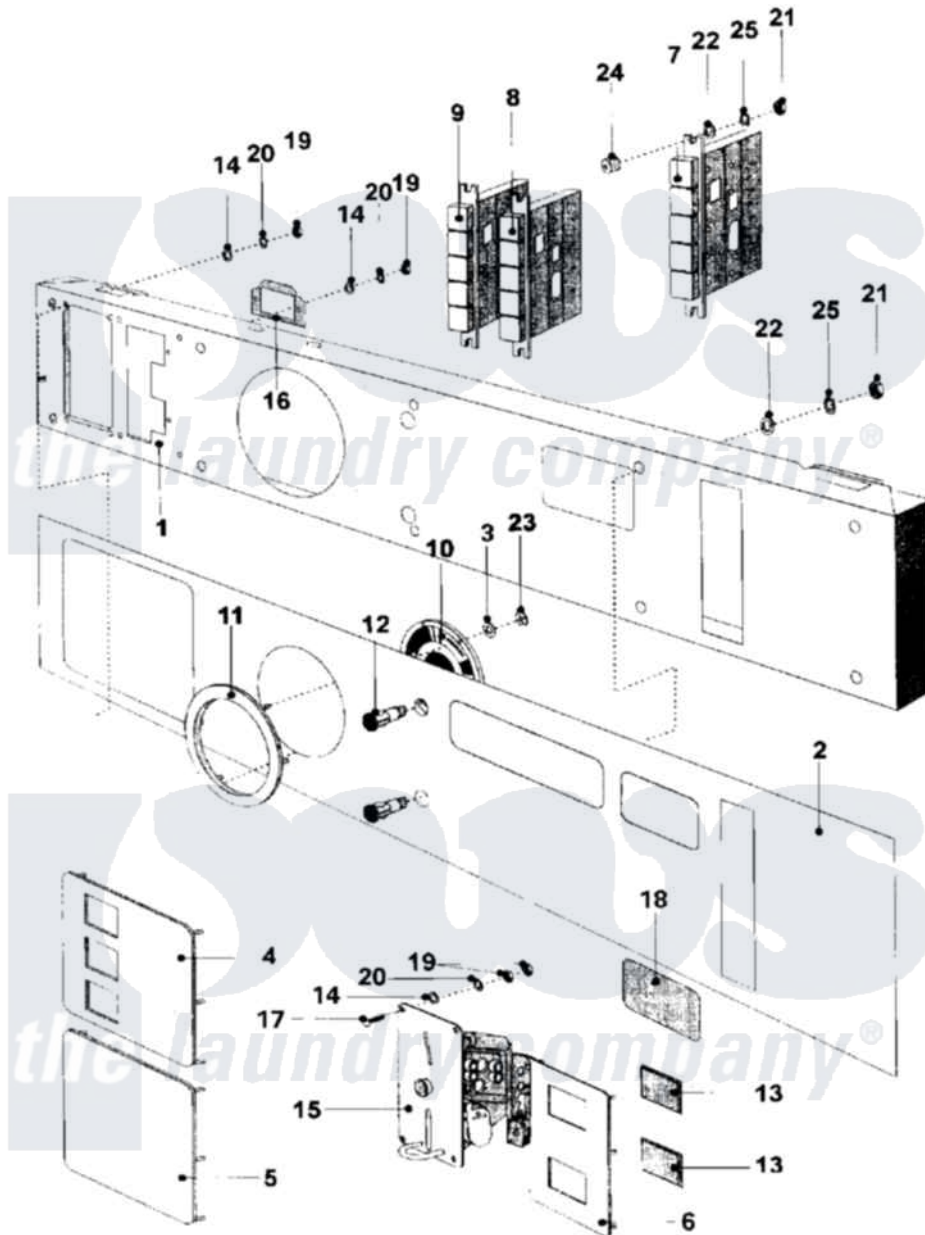

Maytag MFR25MCAVS 15 - CONTROL PANEL-MC (SERIES 11)

Maytag [Commercial Maytag MFR25MCAVS Washer Parts](#) Parts Diagram 15 - CONTROL PANEL-MC (SERIES 11)
 Click on the part number to view part

Item	Original Part Number	Replaced By	Status	Part Description
001	23003287			Panel, Control
002	NLA		Not Available	PANEL, FACIA (30C ON 3)
003	23002325			Washer
004	NLA		Not Available	PLATE, INDEX (PUSH BUTTONS)
005	NLA		Not Available	PLATE, INDEX
006	23002522			Plate, Index
"	NLA		Not Available	PLATE, INDEX (COIN METER)
007	23002491			Switch, Program Selector
008	23002492			Switch, Func Sel W/Red Button
009	23002493			Switch, Function Selector
010	23002495			Disk, Indicator
011	23001044	23002496		Disk- Indi
012	23001046			Lamp, Indicator
013	23001047	23002525		Plexi Tra

"	23001049		Not Available	LENS, TRANSPARENT RED
"	NLA		Not Available	ALUMINIUM
014	23001670			Washer
015	23001063			Meter, Coin
"	23001350			Meter, Coin
016	23002864			Plate, Fixation
017	23001064			Screw, Ornamental
018	NLA		Not Available	PLATE, INSERT
019	23002500			Washer, Lock
020	NLA		Not Available	LOCKWASHER (M3)
021	23002399	23001014		Nut M4
022	23001056			Ring, Shaft Locking
023	23001057	23002499		Spring Retaining Clip
024	23001058			Tube, Distance
025	23002111	23001013		Lock Washer External Teeth M4