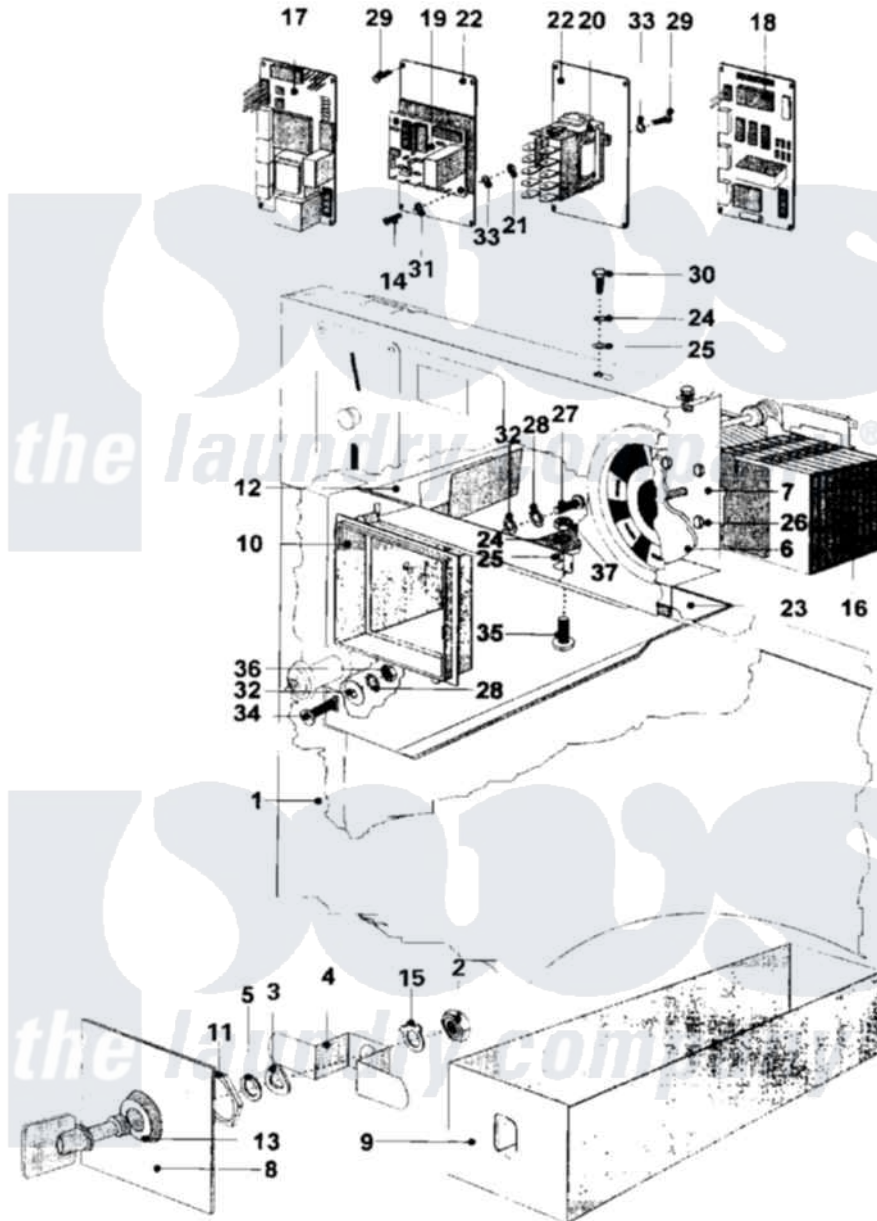

Maytag MFR25MCAVS 16 - TIMER & COIN METER ASSY. (SERIES 11)

Maytag Commercial Maytag MFR25MCAVS Washer Parts Diagram 16 - TIMER & COIN METER ASSY. (SERIES 11)

[Click on the part number to view part](#)

Item	Original Part Number	Replaced By	Status	Part Description
001	NLA		Not Available	PANEL, FRONT
002	NLA		Not Available	NUT, LOCK (SMALL)
003	NLA		Not Available	WASHER, SPRING LOCK
004	23002879			Cam, Coin Lock Box
005	23001580			Washer
006	23001060			Disc, Timer Indicator
007	23002880			Timer, Support
008	23002881			Plate, Coin Vault Ornamental
009	23002882			Box, Coin
010	NLA		Not Available	ORNAMENTAL PART COIN VAULT
011	NLA		Not Available	NUT, LOCK (BIG)
012	NLA		Not Available	VAULT, COIN (SINGLE)
013	23002885			Lock, Coin Vault
014	23001131			Screw
015	NLA		Not Available	WASHER, SELF LOCKING

016	23001065		Timer
"	23001351		Timer
017	W10124350	Not Available	NOT REQUIRED PART OR SEE NOTE
018	23001066		Counter, Coin
"	23001693	23001066	Counter, Coin
019	W10124350	Not Available	NOT REQUIRED PART OR SEE NOTE
020	23001068		Relay, Start
021	23002500		Washer, Lock
022	NLA	Not Available	MOUNTING PLATE, START RELAY
023	NLA	Not Available	SUPPORT, COIN VAULT
024	23001734	23002425	Locker Washer M6
025	23001027		Washer
026	23002952	23001069	Screw
027	23002423	23001361	Bolt
028	23002111	23001013	Lock Washer External Teeth M4
029	23001052	23002869	Screw
030	23002354	23002461	Screw
031	23001670		Washer
032	NLA	Not Available	WASHER (4.3)
033	NLA	Not Available	LOCKWASHER (M3)
034	23001012		Screw
035	NLA	Not Available	SCREW (M6X12)
036	23001055	23001014	Nut M4
037	23001034	Not Available	NUT (M6)
038		Not Available	
039	23001038		Conversion Kit
"	23002195		Pc-Pn Conversion Kit
"	23002333		Pc To Pn Conversion
"	23002334		Mc To MN Convers.