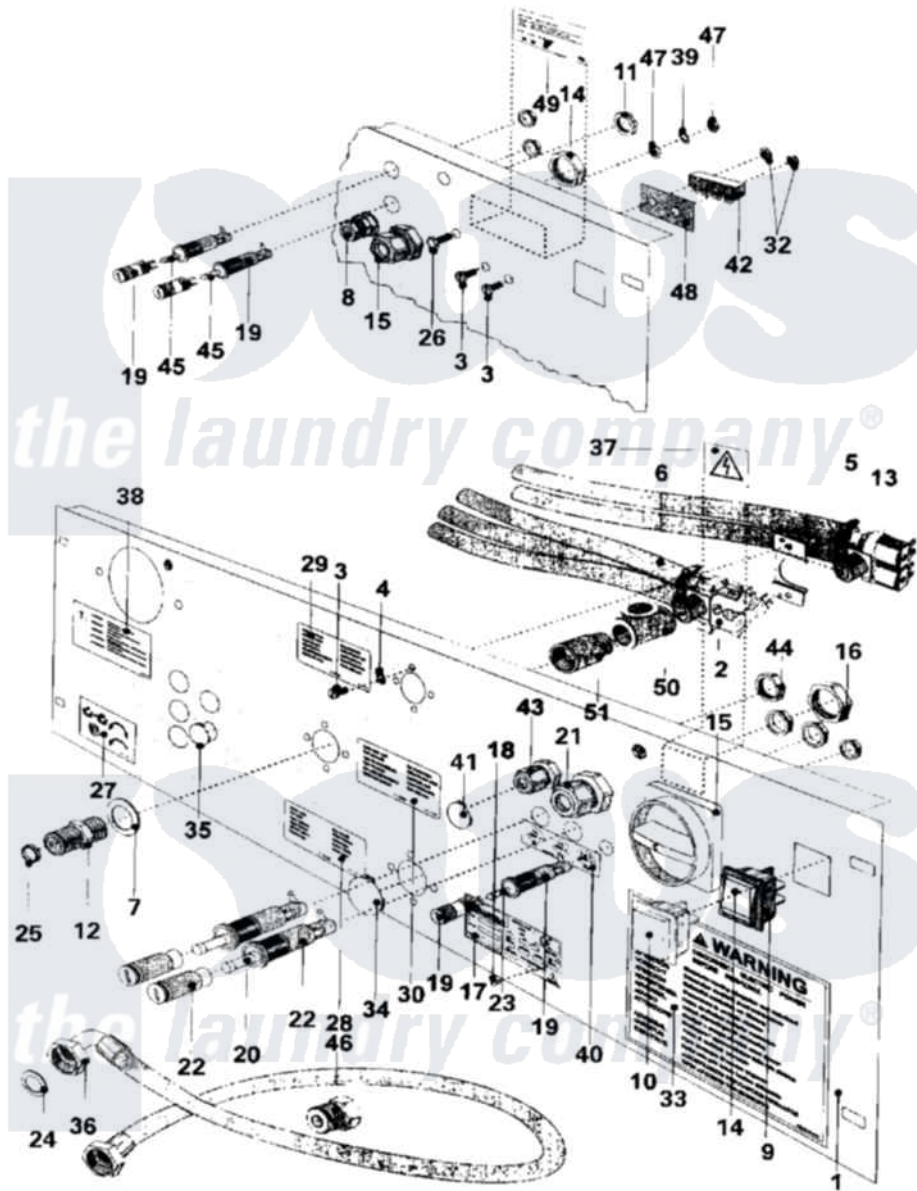

Maytag MFR25MCAVS 18 - WATER VALVE & REAR PANEL (SERIES 11)

Maytag Commercial Maytag MFR25MCAVS Washer Parts Parts Diagram 18 - WATER VALVE & REAR PANEL (SERIES 11)

[Click on the part number to view part](#)

Item	Original Part Number	Replaced By	Status	Part Description
001	23003320			Bridge, Rear
"	23003321			Bridge, Rear
002	23001533			Valve, Three-Way
"	23003322			Valve, Three-Way
003	23002423	23001361		Bolt
005	23001506	596669		Clamp, Manifold
006	23001507			Waterhose
008	23002196			Protector, Cable
009	23001529			Button
010	23001452			Square Plug
011	23002197			Med. Strain Relief Nut
013	23001455			Valve, Two Way
"	23001456			Valve, Two Way
017	23003323			Plate, ID
018	23001461			Rivets, Blind
019	23001462			Holder, Fuse