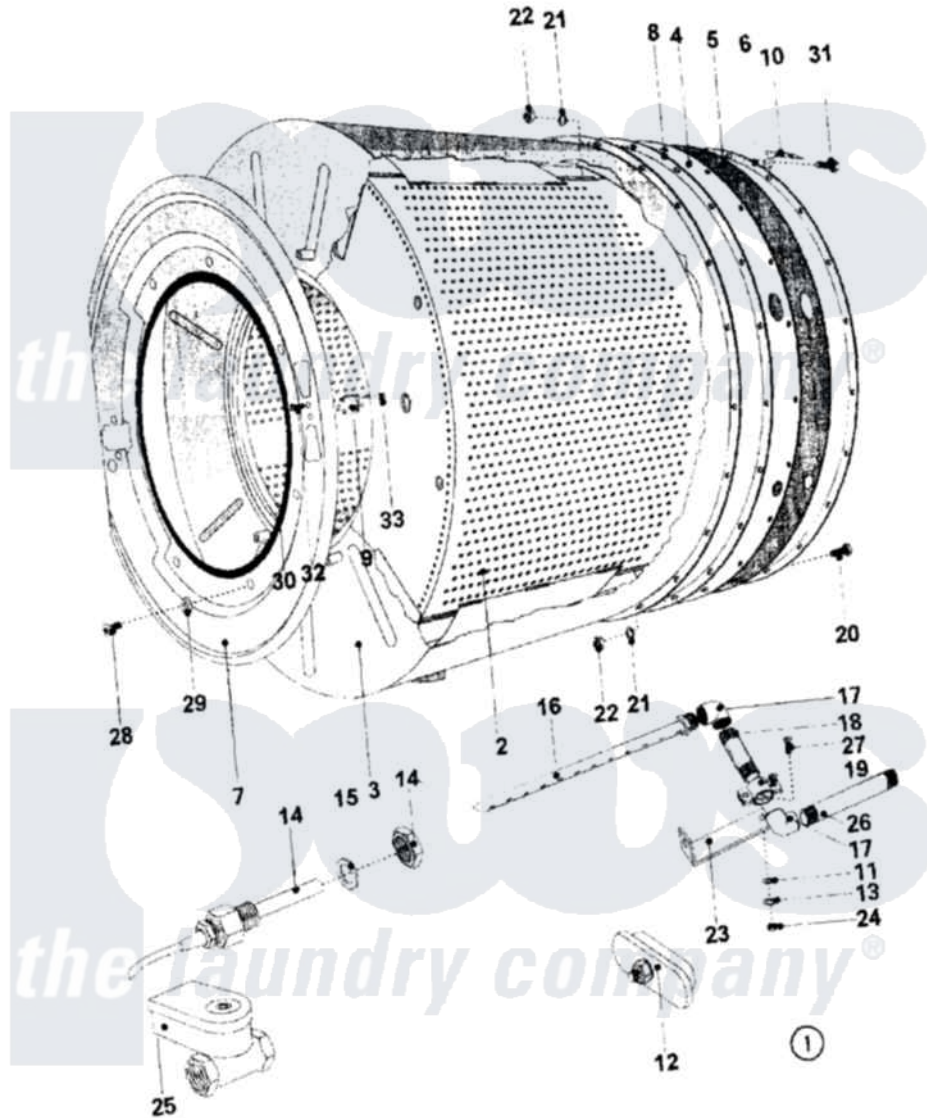

Maytag MFR25MCAVS 19 - BASKET & OUTER SHELL ASSY. (SERIES 11)

Maytag Commercial Maytag MFR25MCAVS Washer Parts Parts Diagram 19 - BASKET & OUTER SHELL ASSY. (SERIES 11)

[Click on the part number to view part](#)

Item	Original Part Number	Replaced By	Status	Part Description
001	NLA		Not Available	TUB (COMPLETE)
002	23003336	23003749		Drum/Shaft
003	23003338			Tub
004	23003340			Base Plate
"	NLA		Not Available	PLATE, BACK (STNLS STEEL)
005	23001383			Plate, Back
006	NLA		Not Available	RING
007	NLA		Not Available	SHIELD
008	23001386			Gasket, Shell
009	23001200			Hinge, Mirco Switch
010	23001206			Bracket, Motor Harness
011	23001708			Washer
012	23001594			Heating Element Hole Plug
013	23001333	23004485		Lock Washer M5
014	23001592			Adaptor

015	23002179			Washer Nut M14
016	NLA		Not Available	INJECTOR (LOW PRESSURE)
017	NLA		Not Available	ELBOW (1/2")
018	NLA		Not Available	TUBE (1/2")
019	NLA		Not Available	CLAMP, STEAM TUBE
020	23002847	23001205		Bolt
021	23002358			LOCK WASHER M8
022	23001607	23001266		Nut M8
023	NLA		Not Available	CLAMP, SUPPORT
024	23002466	8184504		Nut
025	NLA		Not Available	VALVE, STEAM (1/2")
027	23002894	23003484		Screw
028	23002617	23001777		Screw, Drive
029	23001204			Washer, Finishing
030	23001088	23002473		Rubber, Protective
031	23002646			Screw
032	23002398	23001089		Screw
033	23002399	23001014		Nut M4