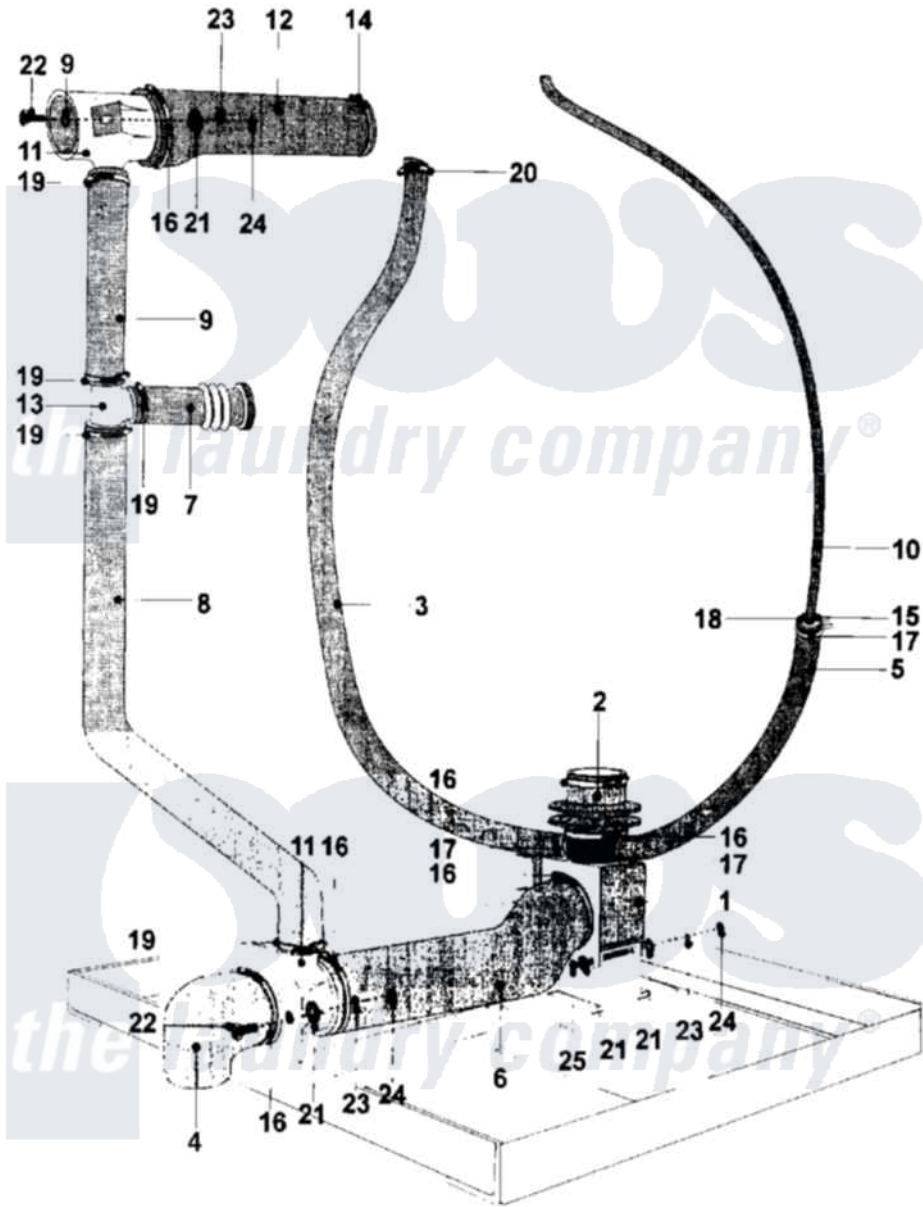

Maytag MFR25MCAVS 20 - DRAIN & HOSE ASSEMBLY (SERIES 11)

Maytag Commercial Maytag MFR25MCAVS Washer Parts Parts Diagram 20 - DRAIN & HOSE ASSEMBLY (SERIES 11)

Click on the part number to view part

Item	Original Part Number	Replaced By	Status	Part Description
001	23001244			Valve, Drain
"	23001402			Valve, Drain
002	23002907	23001245		Tub To Drain Hose
003	23001246			Lower Pressure Switch Hose
004	23003245			Hose, 90 Degree Outlet
005	23001247			Hose, Air Dome
006	23001248			Hose, Drain
007	23001250			Corrugated Vent Hose
008	23001251			Lower Overflow Hose
009	23001203			Washer
010	23001252			Upper Pressure Switch Hose
011	23001253			Tee, Drain
012	23001254	23004241		Hopper To T-Hose
013	23001255			Tee, Overflow Hose
014	23001256	34001289		Clamp, Hose
015	23001257	596669		Clamp, Manifold

016	23001258	696392	Hose Clamp
017	23001259		Clamp, Corbin
018	23001260		Pressure Switch Hose Fitting
019	23001261	616099	Clamp
020	23001262	616099	Clamp
021	23002437		Washer M8
022	23001264		Bolt M8x20
023	23002358		LOCK WASHER M8
024	23002435	23001266	Nut M8
025	23002908		Screw