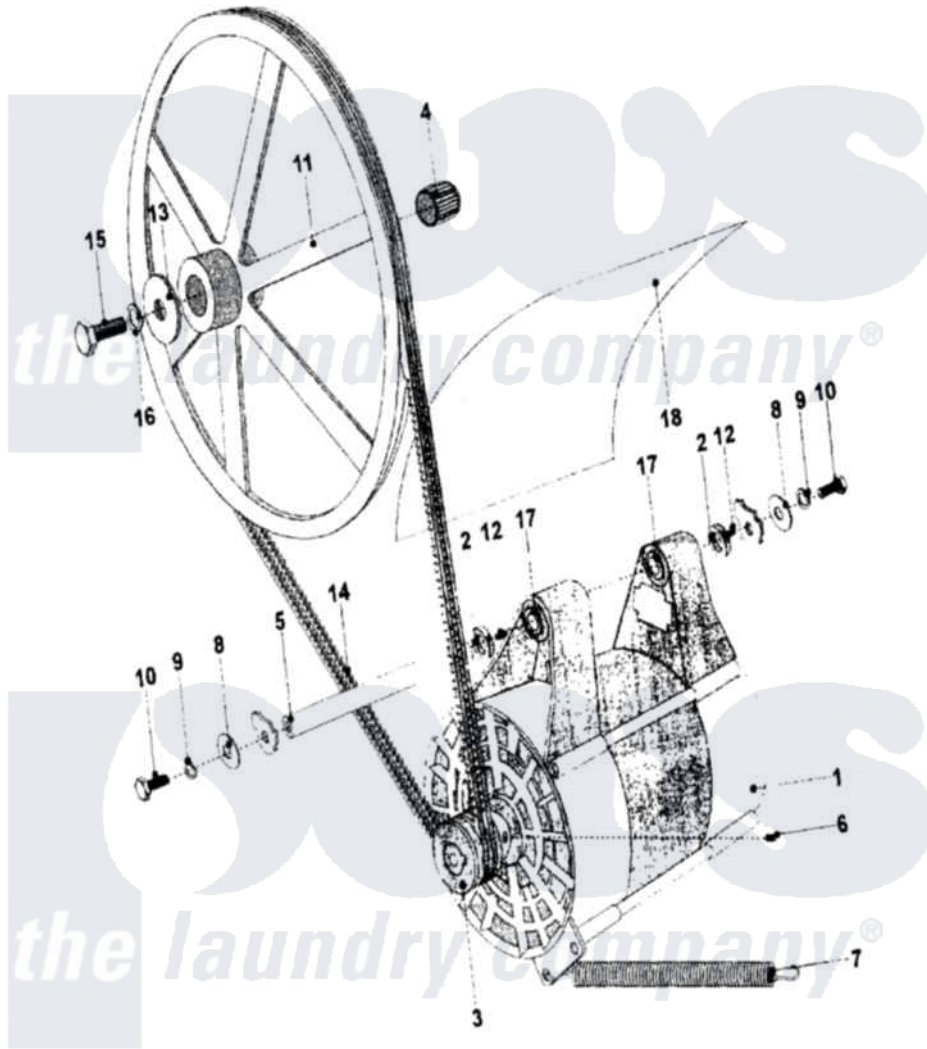

Maytag MFR25MCAVS 21 - MOTOR & BASKET PULLEY (SERIES 11)

Maytag Commercial Maytag MFR25MCAVS Washer Parts Parts Diagram 21 - MOTOR & BASKET PULLEY (SERIES 11)

[Click on the part number to view part](#)

Item	Original Part Number	Replaced By	Status	Part Description
001	23001406			Motor
"	23001407			Motor
002	23003329			Ring, Sliding
003	23001409			V-Pulley
004	23001410			Ring, Tolerance
005	23003330			Shaft, Motor
006	23002929			Screw, Socket Set
007	23001413			Motor, Spring
008	23002655			Washer
009	23001400			Lock Washer, Spring
010	23001905			Bolt M10x25
011	23001415			Pulley, Basket
012	23003267			Pulley Set Screw
013	23001282			Washer
014	23001417			V-Belt
015	23003332	23001418		Bolt

016 [23002658](#)

Washer

017 [23001420](#)

Motor, Suspension Rubber

018 NLA

Not Available

COVER, PLASTIC