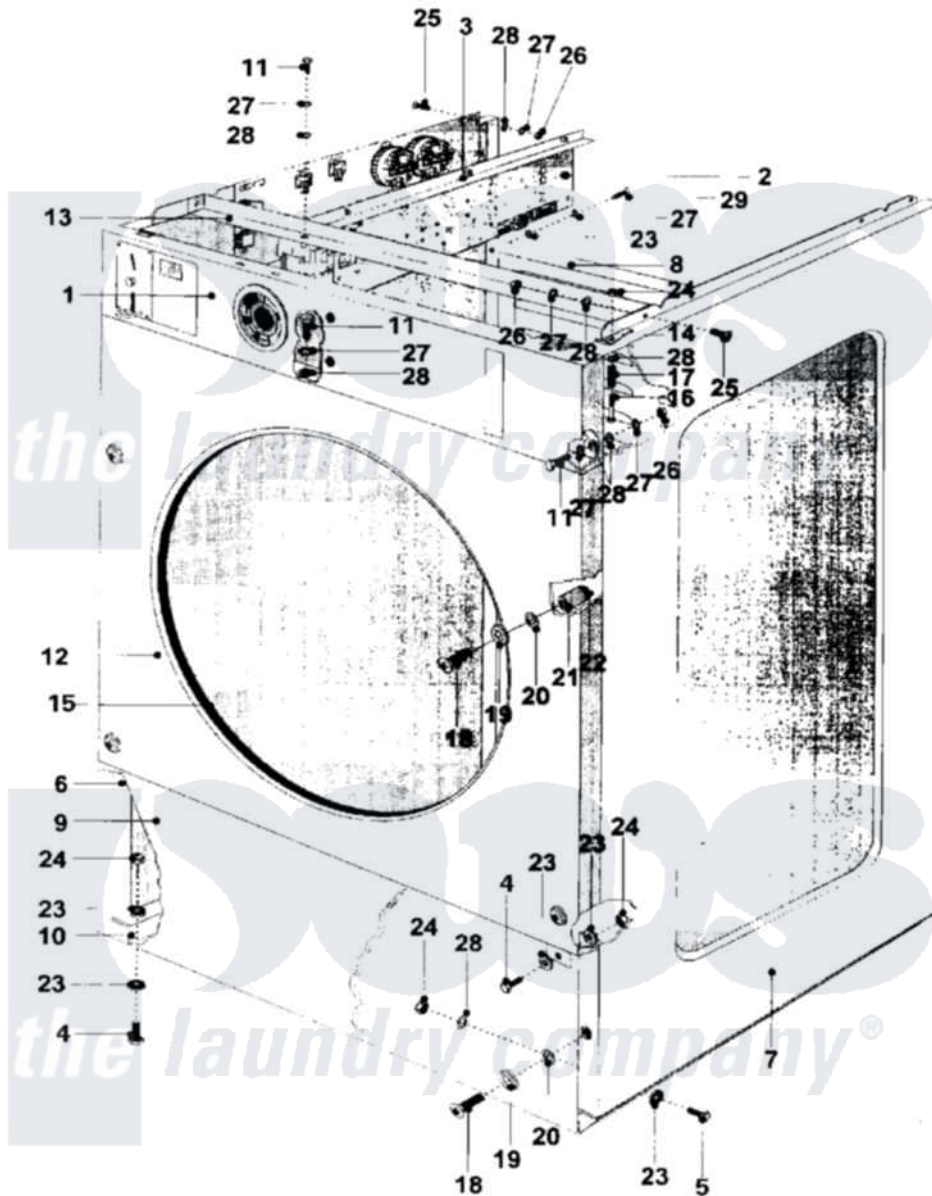

Maytag MFR25MCAVS 23 - CABINET (SERIES 11)

Maytag Commercial Maytag MFR25MCAVS Washer Parts Parts Diagram 23 - CABINET (SERIES 11)

[Click on the part number to view part](#)

| Item | Original Part Number | Replaced By | Status | Part Description |
|------|--------------------------|--------------------------|---------------|-----------------------------|
| 001 | 23003287 | | | Panel, Control |
| 002 | NLA | | Not Available | BOX/ELECTRICAL COMPONENTS |
| 003 | NLA | | Not Available | HOLDER, ELEC. COMPONENT BOX |
| 004 | 23002462 | | | Screw Lu |
| 005 | 23001335 | 23002861 | | Screw Lu |
| 006 | 23003292 | 23001431 | | Panel, Side |
| 007 | 23003294 | | | Panel, Side |
| 008 | 23003296 | | | Panel, Rear |
| 009 | 23003297 | 23001436 | | Panel, Access |
| 010 | 23003299 | | | Support, Side Panel |
| 011 | 23002354 | 23002461 | | Screw |
| 012 | NLA | | Not Available | FRONT PANEL, 26X27 1/2 |
| 013 | NLA | | Not Available | HOLDER, COMPONENTS |
| 014 | 23001442 | | | Cover, Hook |
| 015 | 23001088 | 23002473 | | Rubber, Protective |

| | | | |
|-----|--------------------------|--------------------------|-------------------|
| 016 | 23002463 | | Screw |
| 017 | 23001445 | | Top Clip Spring |
| 018 | 23001446 | | Screw |
| 019 | 23001204 | | Washer, Finishing |
| 020 | 23001447 | | Washer, Fiber |
| 021 | 23002860 | | Tube, Distance |
| 022 | 23001448 | | Nut, Rapid |
| 023 | 23001309 | | Washer Lu |
| 024 | 23002471 | 23001310 | Nut, Self Locking |
| 025 | NLA | Not Available | BOLT (M6X16) |
| 026 | 23002651 | 23001312 | Mut M6 |
| 027 | 23001734 | 23002425 | Locker Washer M6 |
| 028 | 23001027 | | Washer |