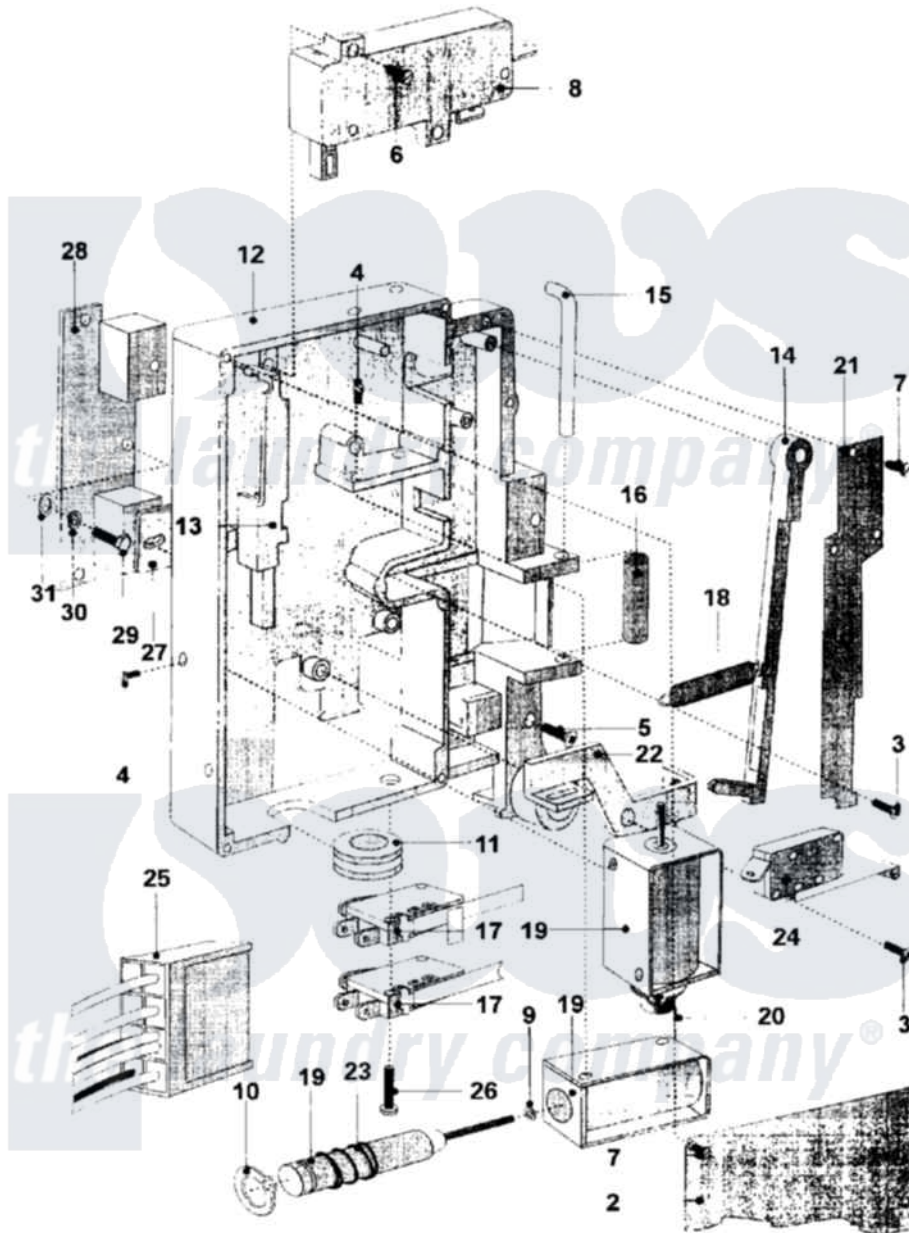

Maytag MFR25MCAVS 25 - DOOR LOCK ASSEMBLY (SERIES 11)

Maytag Commercial Maytag MFR25MCAVS Washer Parts Diagram 25 - DOOR LOCK ASSEMBLY (SERIES 11)

[Click on the part number to view part](#)

Item	Original Part Number	Replaced By	Status	Part Description
001	23003679			Door Latch Complete
"	Y23002897			Door Lock Assembly
002	23001130			Plate, Cover
003	23001131			Screw
004	23001132			Screw
005	23001133			Screw
006	NLA		Not Available	PLATE, BACK-UP
007	23001134			Bolt
008	23001135			Bimetal, Actuator
009	23001136			Washer
010	23001137			Ring, Retaining
011	23001138			Bushing, Cable Passage
012	Y23002898			Ground, Plate Lock
013	23001140			Small Lock Hook
014	23002899			Handle, Locking Part
015	23001142			Retainer, Lock Tube

016	23001143		Tube, Lock
017	23001144		Microswitch, Lever
018	23002900		Spring, Locking Part
019	23001146		Coil
"	23001147		Coil
020	23002901	23001152	Cord, Emergency Opening
021	23001149		Leaf Spring, Latch Bar
022	NLA	Not Available	LEVEL, OPENING
023	23002903		Spring, Locking Part
024	23002337		Microswitch, Lever
025	23002904		Wiring, Door Lock
"	NLA	Not Available	WIRING, DOOR LOCK
026	23002906		Screw
027	23001155	23001368	Shim, Hinge Base
028	23001156		Spacer, Lock
029	23002353	23001157	Bolt
030	23001158		Lockwasher
031	23001159		Washer Lu