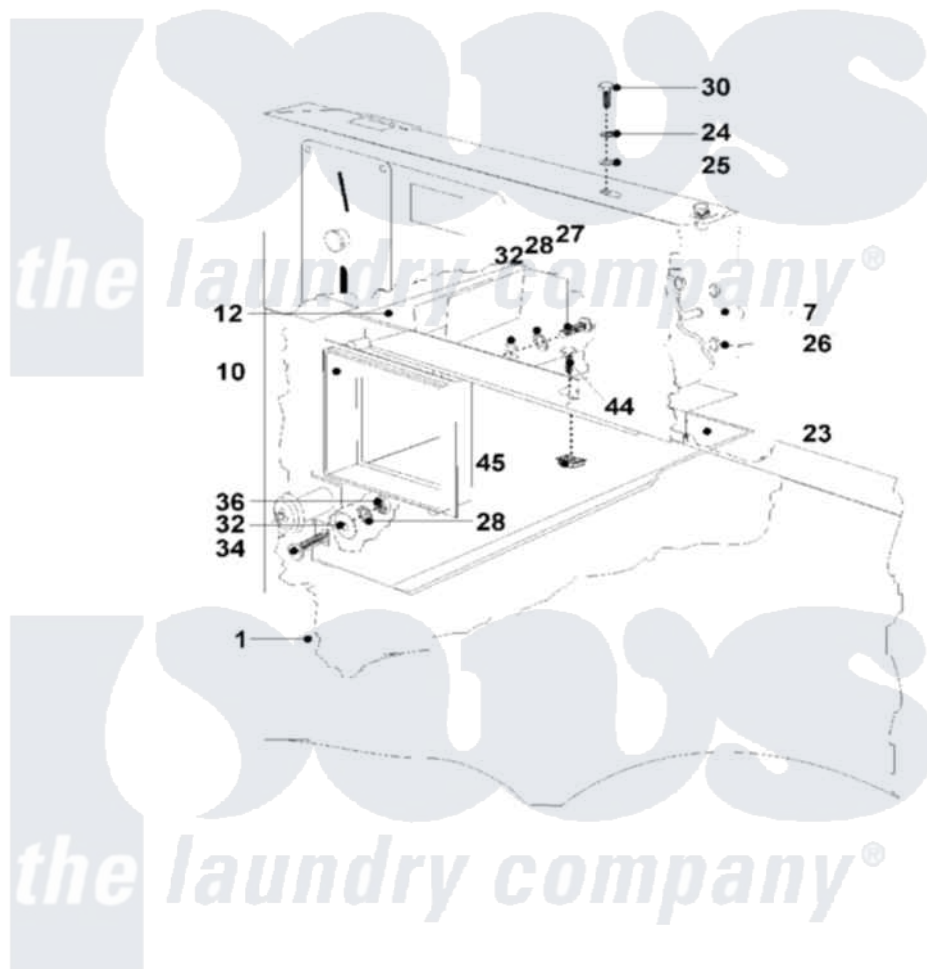

Maytag MFR25PDATS 03 - TIMER AND COIN VAULT

Maytag Commercial Maytag MFR25PDATS Washer Parts Parts Diagram 03 - TIMER AND COIN VAULT
 Click on the part number to view part

Item	Original Part Number	Replaced By	Status	Part Description
001	23001347			Front Panel, 26 x 27 1/2
007	23002880			Timer, Support
010	23003775			Ornamental Part Coin Vault
012	23002884			Vault, Coin Lu
"	23003974			Vault, Coin Mfr18/25
023	23003777			Support, Coin Vault
024	23002425			Locker Washer M6
025	23003774	23002756		Lockwasher
026	23002886			Screw
027	23002423	23001361		Bolt
028	23002111	23001013		Lock Washer External Teeth M4
029	23002717			Screw
030	23002461			Screw
032	23001545	23002504		Washer M4
034	23001012			Screw
036	23003666	23001014		Nut M4