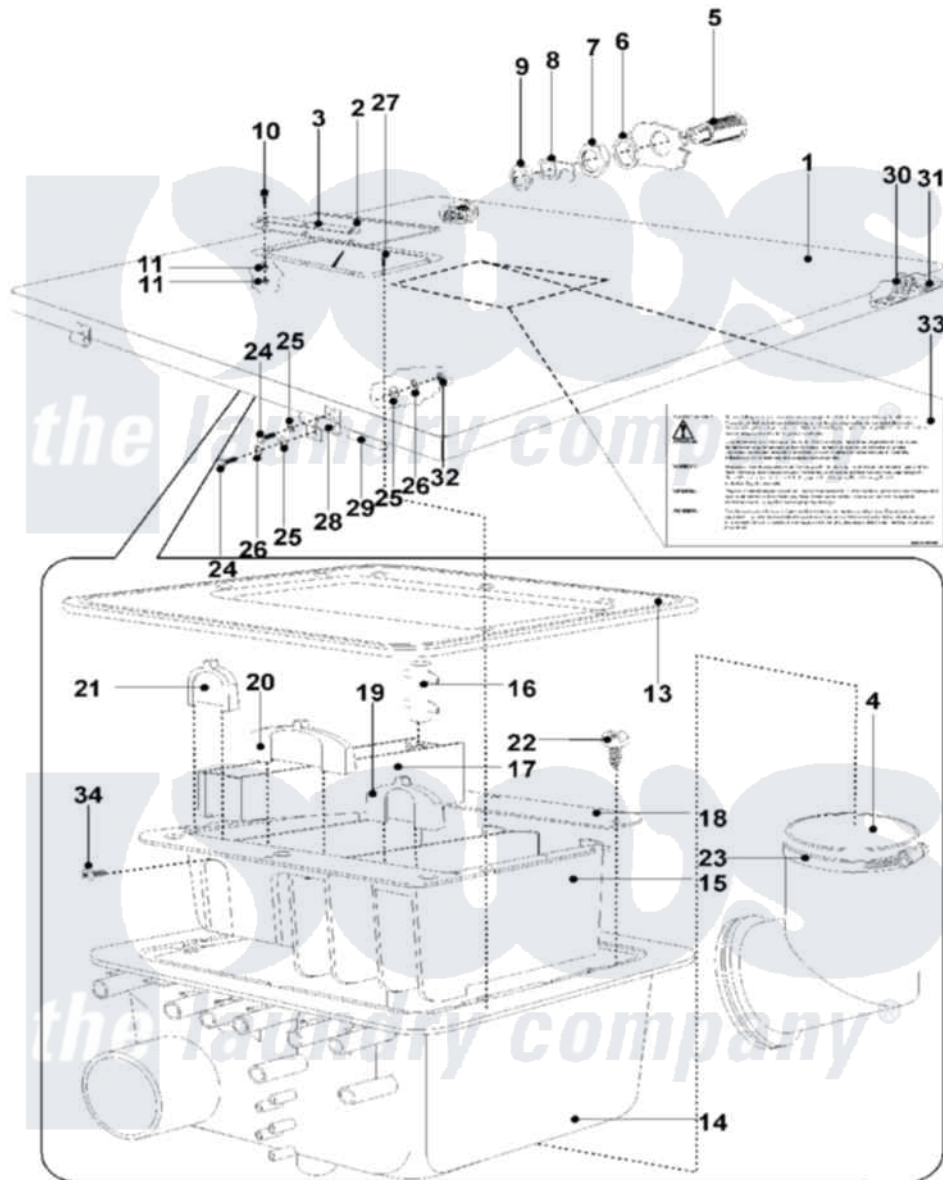

Maytag MFR25PDATS 04 - TOP COVER AND SOAP BOX

Maytag Commercial Maytag MFR25PDATS Washer Parts Parts Diagram 04 - TOP COVER AND SOAP BOX
 Click on the part number to view part

Item	Original Part Number	Replaced By	Status	Part Description
001	23003780			Cover W/Two Locks
002	23001003			Rubber Cover, Soap Box
003	23003781			Dispenser Cover Retainer
004	23001005			Rubber Hose, Soap Box
005	23001006			Lock, Top Panel
006	23001007			Washer M21x27x1
007	23001008			Nut, Lock
008	23001009			Hook, Lock
009	23001011			Nut
010	23001012			Screw
011	23002652			Nut
013	23001015			Rubber Seal, Soap Box
014	23001016			External Soap Hopper
015	23001017			Soap Hopper Insert
016	23001018			Syphon Hose
017	23001019			Fabric Softner Insert

018	23001020		Insert Retainer
019	23001021		Prewash Diverter
020	23001022		Mainwash Diverter
021	23001023		Fabric Softner Diverter
022	23003782		Screw 3 Stainless Steel Lu
023	23001025		Clamp, Hose
024	23002461		Screw
025	23003012		Washer Lu
026	23002440		Washer, Spring Lock
027	23002894	23003484	Screw
028	23001030		Hinge, Top Cover
029	23001031		Shaft, Hinge
030	23001032		Spring Clip
031	23001033		Rivets, Blind Lu
032	23002436	Not Available	NUT (M6)
033	23001550		Sticker, Service Warning
034	23003783		Screw 2