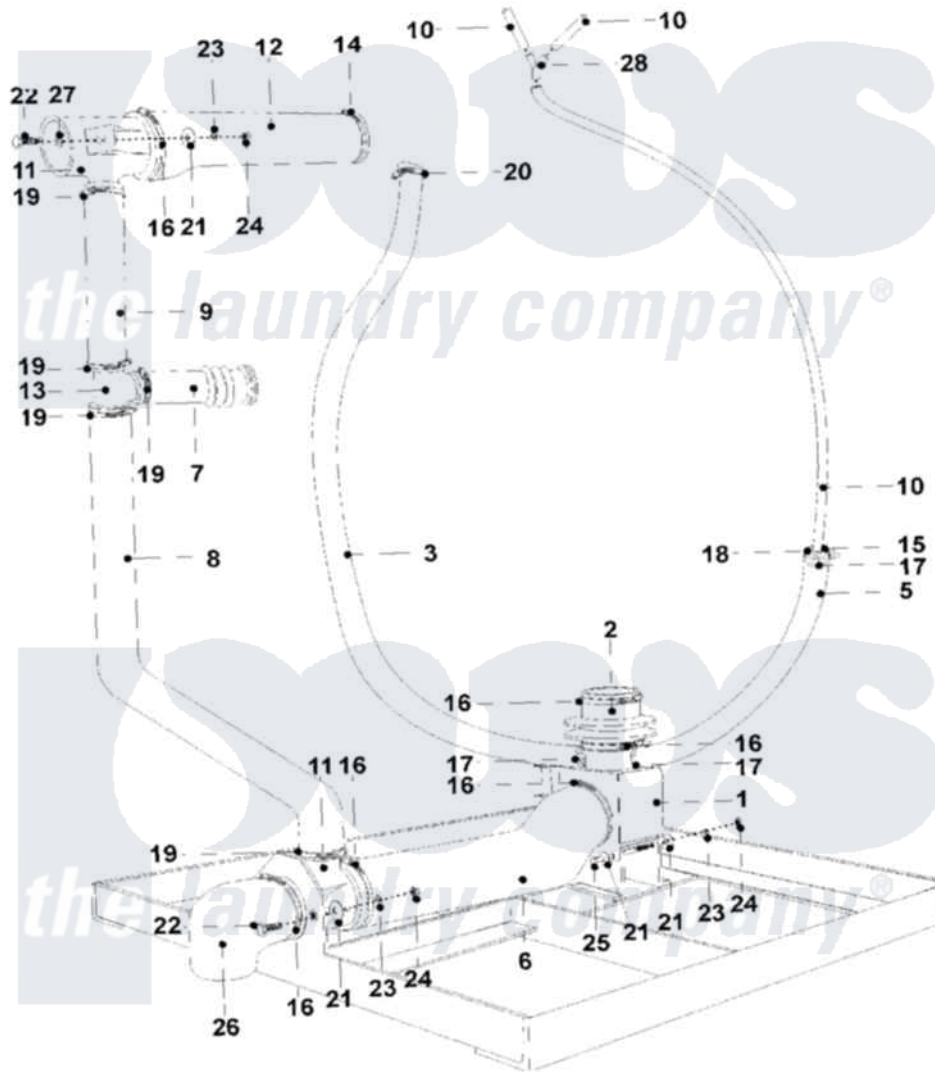

Maytag MFR25PDATS 06 - DRAIN AND HOSE ASSY

Maytag Commercial Maytag MFR25PDATS Washer Parts Parts Diagram 06 - DRAIN AND HOSE ASSY
 Click on the part number to view part

Item	Original Part Number	Replaced By	Status	Part Description
001	23001244			Valve, Drain
002	23002907	23001245		Tub To Drain Hose
003	23001246			Lower Pressure Switch Hose
005	23001247			Hose, Air Dome
006	23001248			Hose, Drain
007	23001250			Corrugated Vent Hose
008	23001251			Lower Overflow Hose
009	23001251			Lower Overflow Hose
010	23001252			Upper Pressure Switch Hose
011	23001253			Tee, Drain
012	23001254	23004241		Hopper To T-Hose
013	23001255			Tee, Overflow Hose
014	23001256	34001289		Clamp, Hose
015	23001257	596669		Clamp, Manifold
016	23001258	696392		Hose Clamp
017	23001259			Clamp, Corbin

018	23001260		Pressure Switch Hose Fitting
019	23001261	616099	Clamp
020	23001262	616099	Clamp
021	23002437		Washer M8
022	23002475	23001264	Bolt M8x20
023	23002439	23001265	Washer
024	NLA	Not Available	NUT M8
025	23002908		Screw
026	23002015		Elbow
027	23003769	23001203	Washer