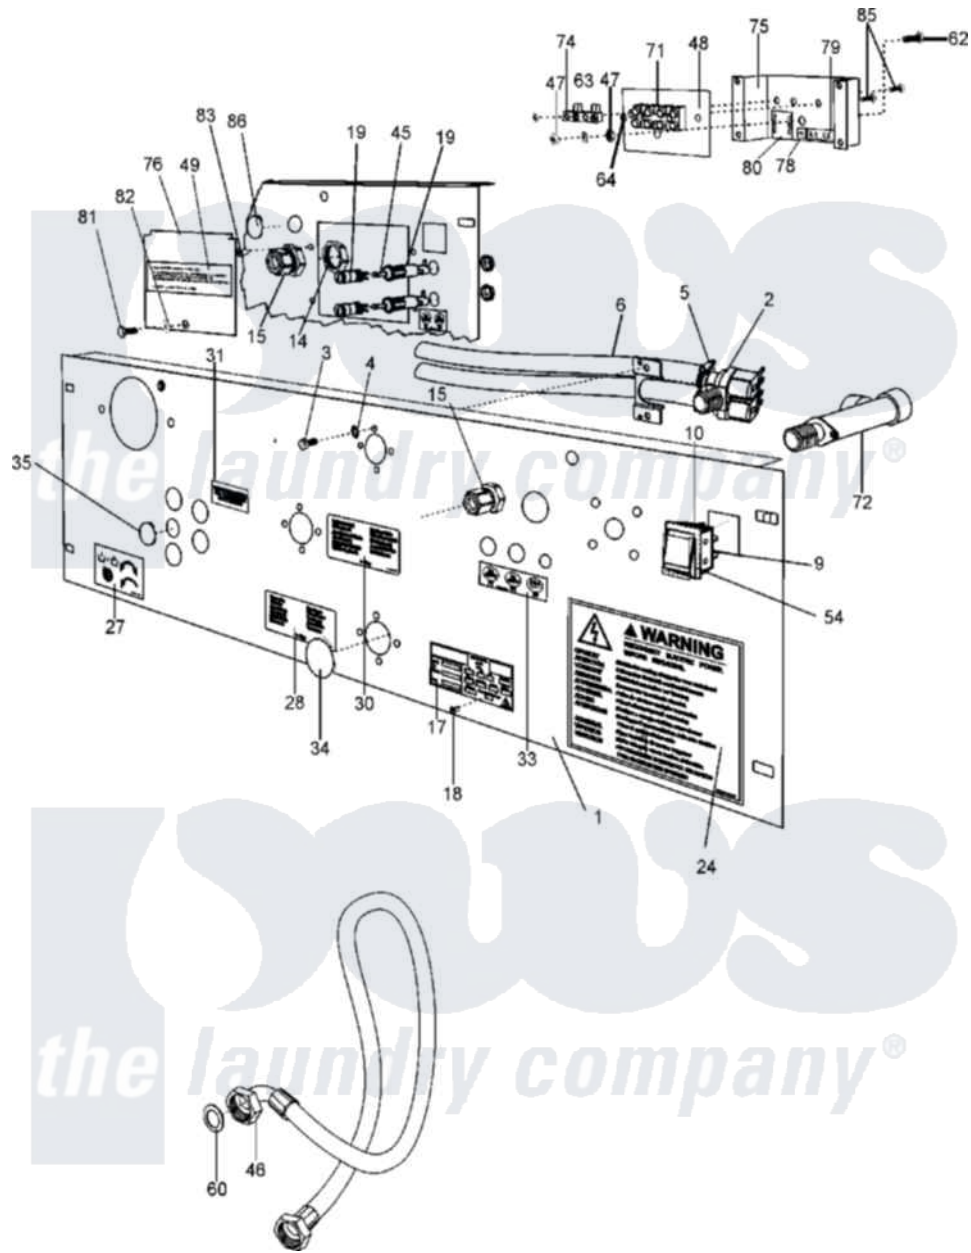

# Maytag MFR25PDATS 07 - WATER VALVE AND REAR PANEL

Maytag [Commercial Maytag MFR25PDATS Washer Parts](#) Parts Diagram 07 - WATER VALVE AND REAR PANEL  
 Click on the part number to view part

Item	Original Part Number	Replaced By	Status	Part Description
001	<a href="#">23003658</a>			Bridge, Rear
002	<a href="#">23001455</a>			Valve, Two Way
003	23002423	<a href="#">23001361</a>		Bolt
004	23002111	<a href="#">23001013</a>		Lock Washer External Teeth M4
005	23001506	<a href="#">596669</a>		Clamp, Manifold
006	<a href="#">23001507</a>			Waterhose
009	<a href="#">23001529</a>			Button
010	<a href="#">23001452</a>			Square Plug
014	<a href="#">23002197</a>			Med. Strain Relief Nut
015	<a href="#">23002196</a>			Protector, Cable
018	<a href="#">23002187</a>			Bolt, Firing
019	<a href="#">23001462</a>			Holder, Fuse
024	<a href="#">23001465</a>			Sticker, Electricity Warning
027	<a href="#">23001468</a>			Sticker, Spin Direction
028	<a href="#">23001469</a>			Sticker, Hot Water
				STICKER, COLD HARD