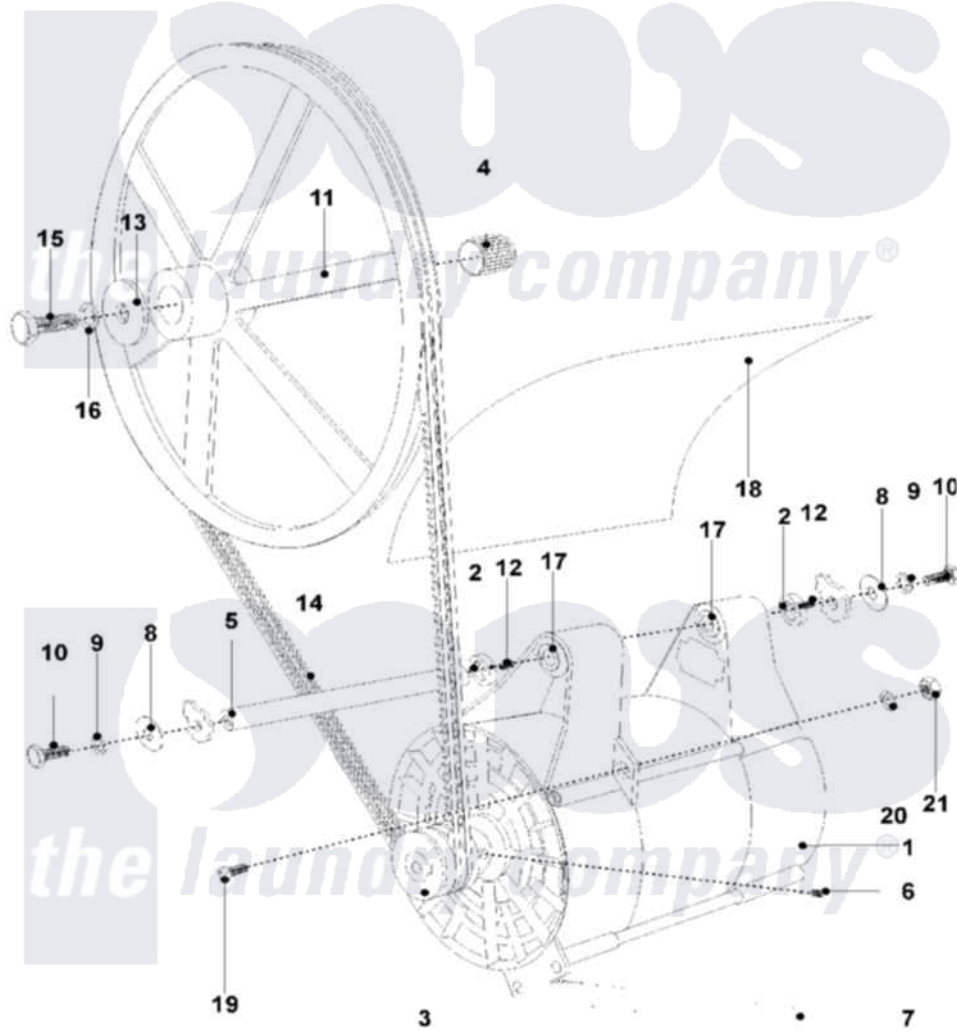

Maytag MFR25PDATS 08 - MOTOR AND BASKET PULLEY

Maytag [Commercial Maytag MFR25PDATS Washer Parts](#) Parts Diagram 08 - MOTOR AND BASKET PULLEY
 Click on the part number to view part

| Item | Original Part Number | Replaced By | Status | Part Description |
|------|--------------------------|--------------------------|--------|-------------------|
| 001 | 23001406 | | | Motor |
| " | 23001407 | | | Motor |
| 002 | 23003329 | | | Ring, Sliding |
| 003 | 23001409 | | | V-Pulley |
| 004 | 23001410 | | | Ring, Tolerance |
| 005 | 23003330 | | | Shaft, Motor |
| 006 | 23002929 | | | Screw, Socket Set |
| 007 | 23001413 | | | Motor, Spring |
| 008 | 23003788 | | | Washer M10.5 |
| 009 | 23002654 | | | Washer |
| 010 | 23001905 | | | Bolt M10x25 |
| 011 | 23001415 | | | Pulley, Basket |
| 012 | 23003267 | | | Pulley Set Screw |
| 013 | 23001282 | | | Washer |
| 014 | 23001417 | | | V-Belt |
| 015 | 23003332 | 23001418 | | Bolt |

| | | | |
|-----|--------------------------|---------------|--------------------------|
| 016 | 23002658 | | Washer |
| 017 | 23001420 | | Motor, Suspension Rubber |
| 018 | NLA | Not Available | COVER, PLASTIC |
| 019 | 23002718 | | Screw |
| 020 | NLA | Not Available | LOCKWASHER (M3) |
| 021 | 23002958 | | Nut M3 |