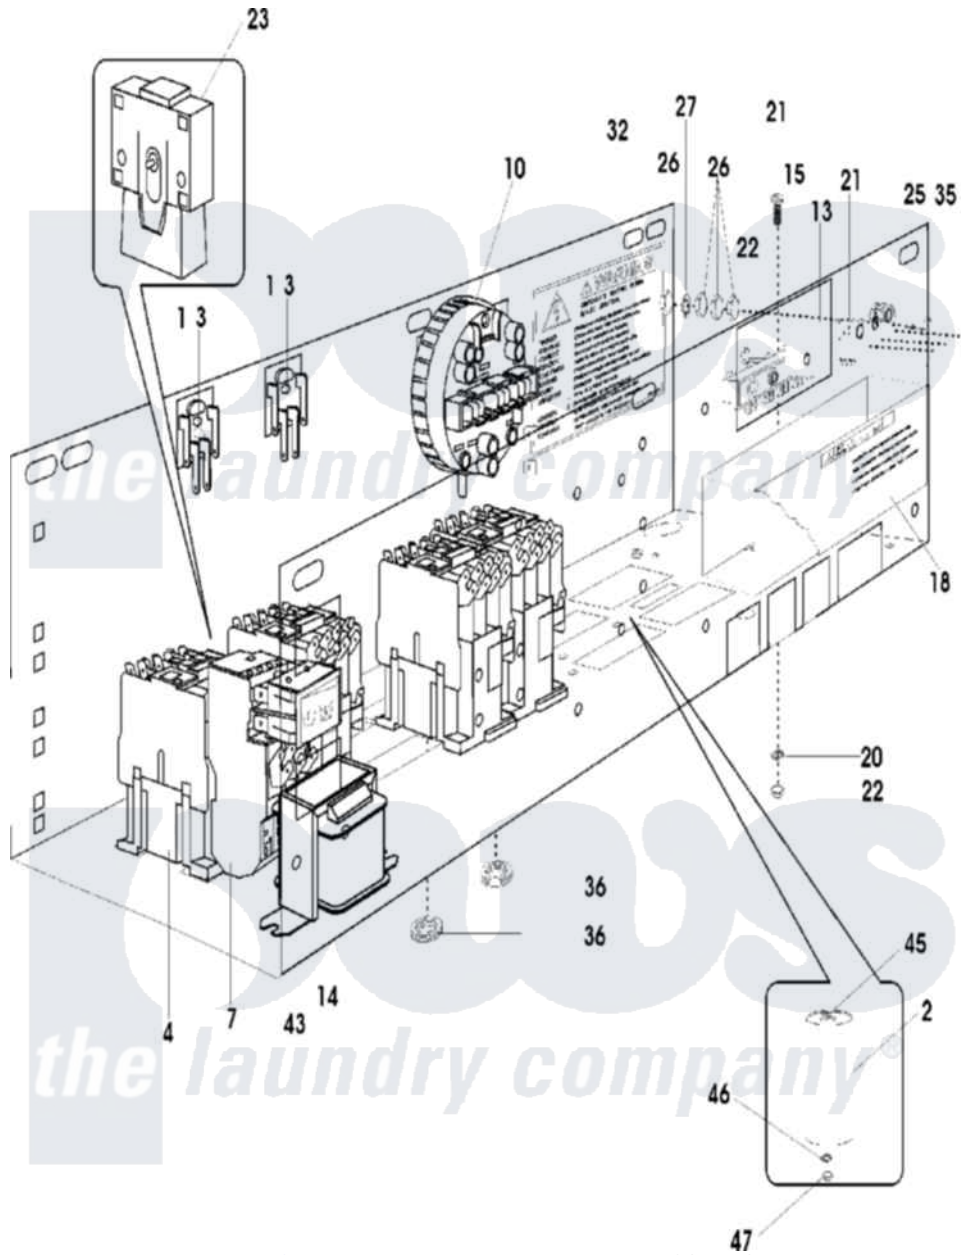

Maytag MFR25PDATS 09 - MAIN CONTROL

Maytag [Commercial Maytag MFR25PDATS Washer Parts](#) Parts Diagram 09 - MAIN CONTROL
 Click on the part number to view part

Item	Original Part Number	Replaced By	Status	Part Description
001	23001094			Bridge, Rectifier
002	23001095			Capacitor
"	23001358			Capacitor
003	23001099			Socket, Pc Board Socket
004	23001100	23003750		Frequency Inverter Contactor
"	23001101	23003751		Contactor Lc1 D12
"	23003750			Frequency Inverter Contactor
"	23003751			Contactor Lc1 D12
007	23002101	23003757		Overload Relay 5.5-8A
"	23003757			Overload Relay 5.5-8A
010	23001513			Switch, Water Level
"	23003748			Switch, Water Level
013	23002154			Housing, Connector
014	23001114			Rocker Switch, Prewash/No Prew
015	23001115			Terminal Block Insulation
018	23001118			Sticker, Liquid Soap

020	23002111	23001013	Lock Washer External Teeth M4
021	23002398	23001089	Screw
022	23003666	23001014	Nut M4
023	23003762		Mechanical Interlock
025	23002806		Screw
026	23002651	23001312	Mut M6
027	23002425		Locker Washer M6
032	23001465		Sticker, Electricity Warning
035	23002505		Plate, Earth
036	23001138		Bushing, Cable Passage
043	23003667		Transformer, Control Board
045	23003668		Resistor
046	23003675		Washer
047	NLA	Not Available	NUT (M12)