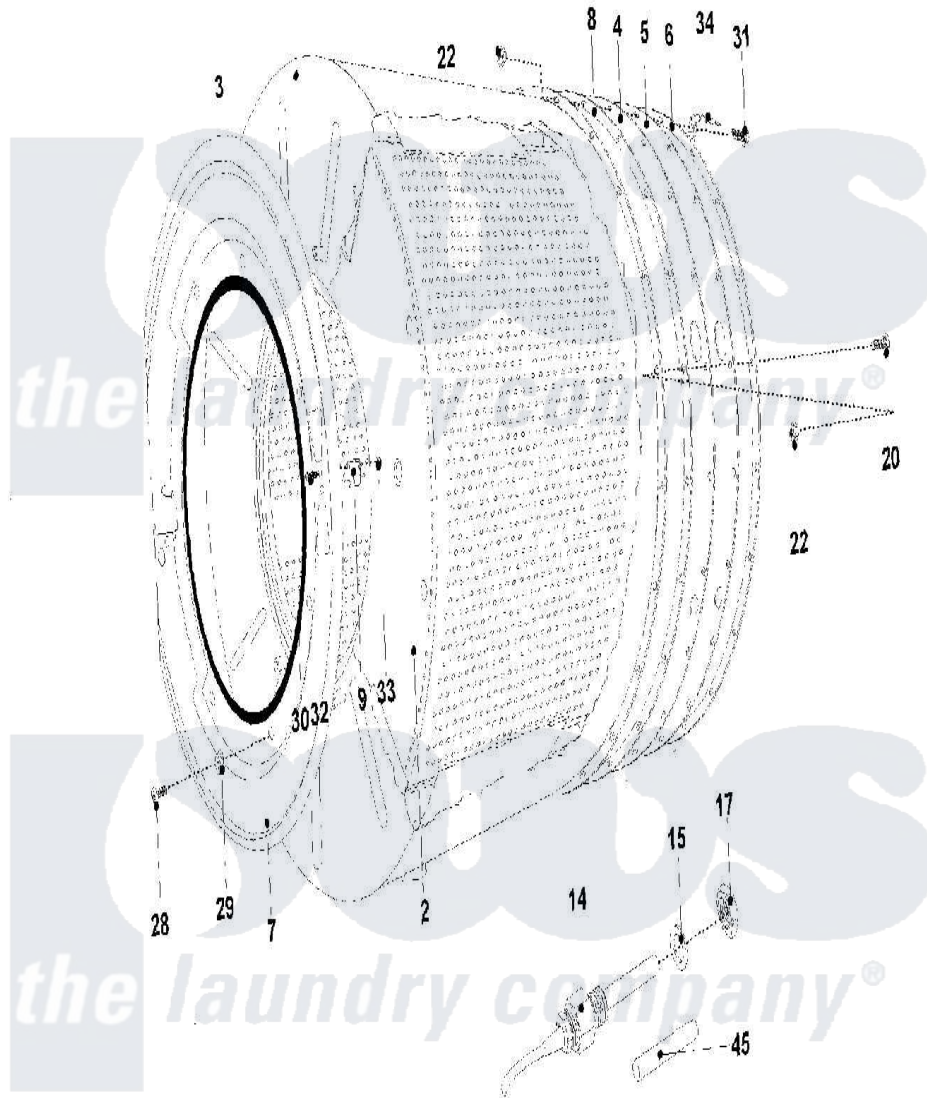

Maytag MFR25PDATS 10 - BASKET AND OUTER SHELL

Maytag [Commercial Maytag MFR25PDATS Washer Parts](#) Parts Diagram 10 - BASKET AND OUTER SHELL
 Click on the part number to view part

Item	Original Part Number	Replaced By	Status	Part Description
002	23003336	23003749		Drum/Shaft
"	23003749			Drum/Shaft
003	23003812			Tub
004	23003790			Plate Base Without/Holes
005	23001383			Plate, Back
006	NLA		Not Available	RING
007	NLA		Not Available	SHIELD
008	23001387			Gasket, Shell
009	23001200			Hinge, Mirco Switch
014	23003807			Temperature, Sensor Holder
015	23002179			Washer Nut M14
017	23002936			Temperature, Sensor Holder, Nut M14
020	23002646			Screw
022	23001607	23001266		Nut M8
028	23002617	23001777		Screw, Drive
029	23001204			Washer, Finishing

030	23002473	Rubber, Protective
031	23003765	Bolt M8x35
032	23002398	23001089 Screw
033	23003666	23001014 Nut M4
034	23003791	Plate, Motor Wiring Fixation
037	23003792	Plug 6 Diam.