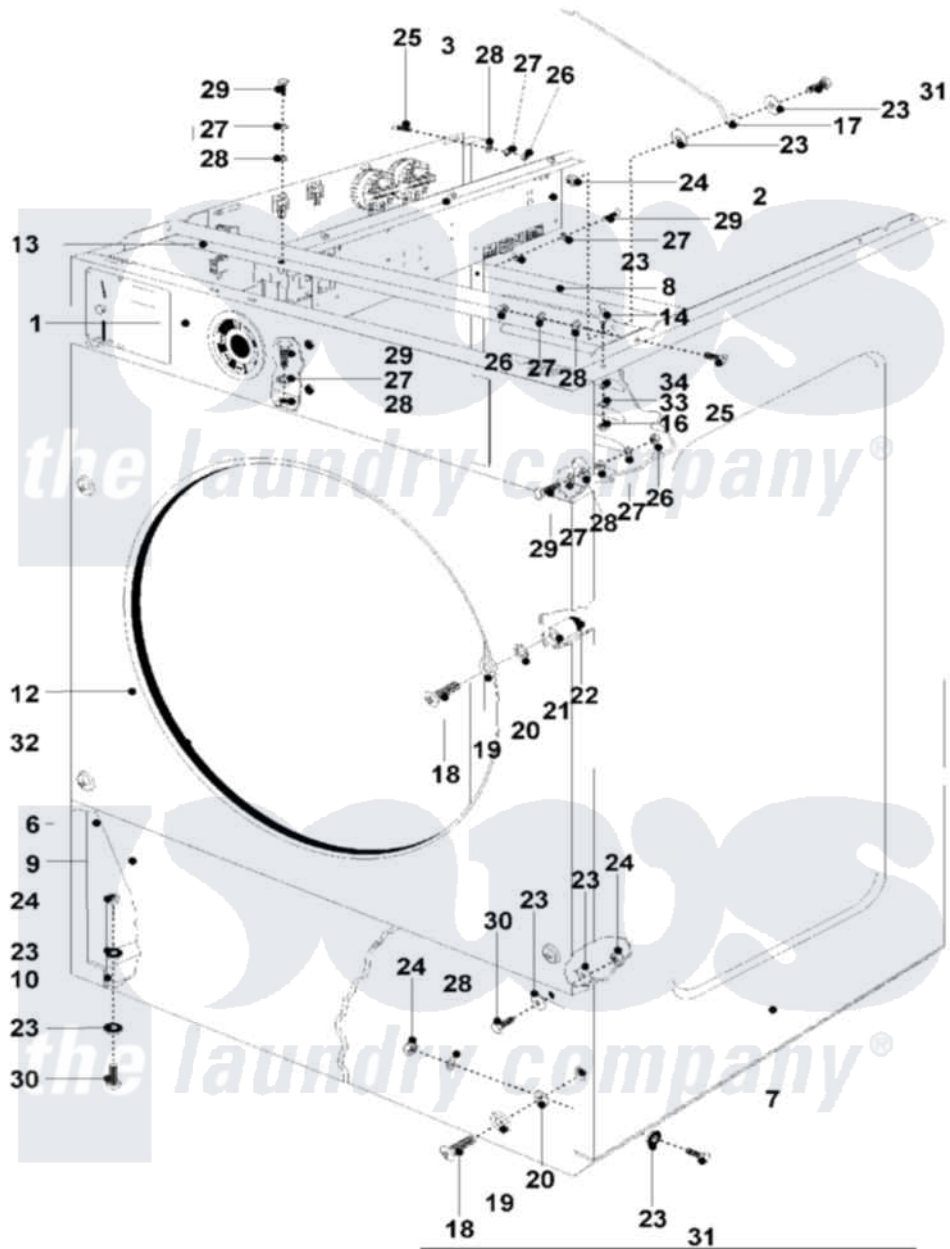

Maytag MFR25PDAVS 02 - CABINET

Maytag [Commercial Maytag MFR25PDAVS Washer Parts](#) Parts Diagram 02 - CABINET

[Click on the part number to view part](#)

Item	Original Part Number	Replaced By	Status	Part Description
001	NLA		Not Available	PANEL, CONTROL (W/MKII)
002	NLA		Not Available	HOLDER, CONDENSER
003	NLA		Not Available	HOLDER, ELEC. COMPONENT BOX
006	23003292	23001431		Panel, Side
007	23003294			Panel, Side
008	23003296			Panel, Rear
009	23001436			Panel, Access
010	23003299			Support, Side Panel
012	23003362	23003798		Front Panel, 24 x 25 15/16
013	NLA		Not Available	HOLDER, COMPONENTS
014	23001332			Alignment Pin
016	23002466	8184504		Nut
017	23001330			Rod, Top Panel Support
018	23003772	23001446		Screw
019	23001204			Washer, Finishing
020	23001447			Washer, Fiber

021	23002860		Tube, Distance
022	23001448		Nut, Rapid
023	23002469	23001309	Washer Lu
024	23002471	23001310	Nut, Self Locking
025	NLA	Not Available	BOLT (M6X16)
026	23003773	Not Available	NUT M6
027	23002440		Washer, Spring Lock
028	23003774	23002756	Lockwasher
029	23002461		Screw
030	23002462		Screw Lu
031	23002861		Screw Lu
032	23002473		Rubber, Protective
033	23002465	23004485	Lock Washer M5
034	23002862	23001708	Washer