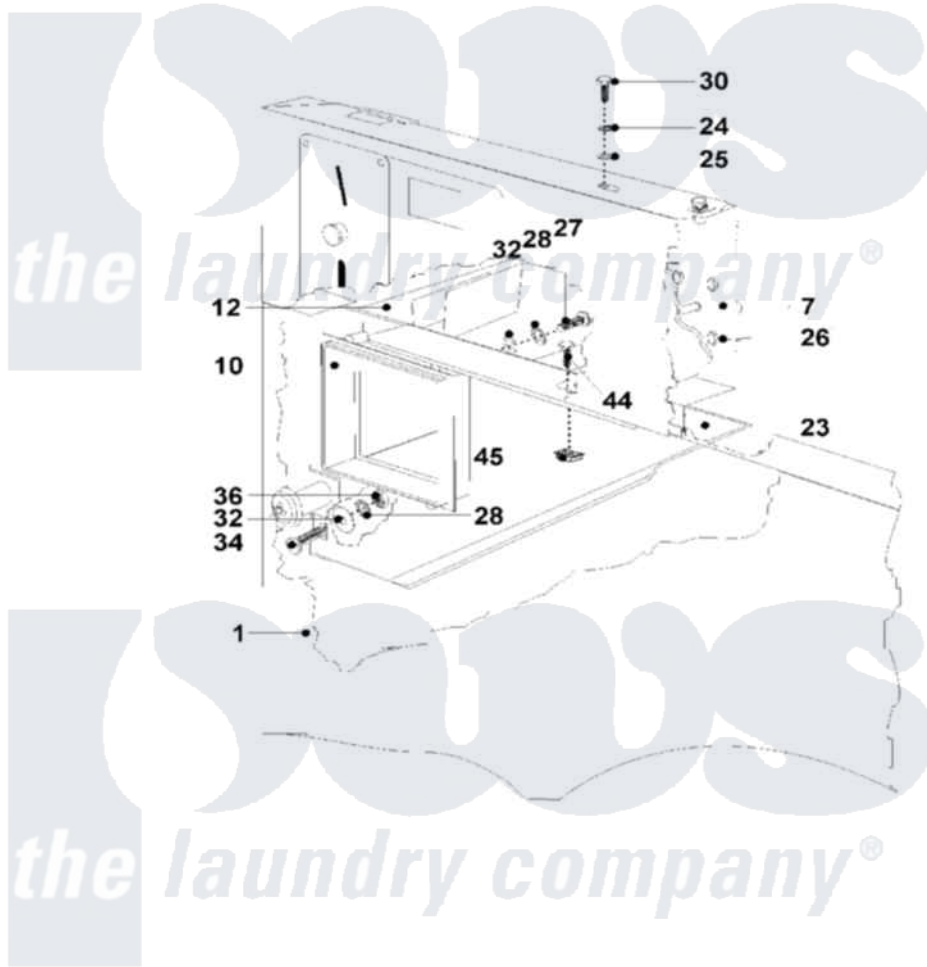

Maytag MFR25PDAVS 03 - TIMER AND COIN VAULT

Maytag Commercial Maytag MFR25PDAVS Washer Parts Parts Diagram 03 - TIMER AND COIN VAULT
 Click on the part number to view part

Item	Original Part Number	Replaced By	Status	Part Description
001	23001347			Front Panel, 26 x 27 1/2
007	23002880			Timer, Support
010	23003775			Ornamental Part Coin Vault
012	23002884			Vault, Coin Lu
"	23003974			Vault, Coin Mfr18/25
023	23003777			Support, Coin Vault
024	23002425			Locker Washer M6
025	23003774	23002756		Lockwasher
026	23002886			Screw
027	23002423	23001361		Bolt
028	23002111	23001013		Lock Washer External Teeth M4
029	23002717			Screw
030	23002461			Screw
032	23001545	23002504		Washer M4
034	23001012			Screw
036	23003666	23001014		Nut M4