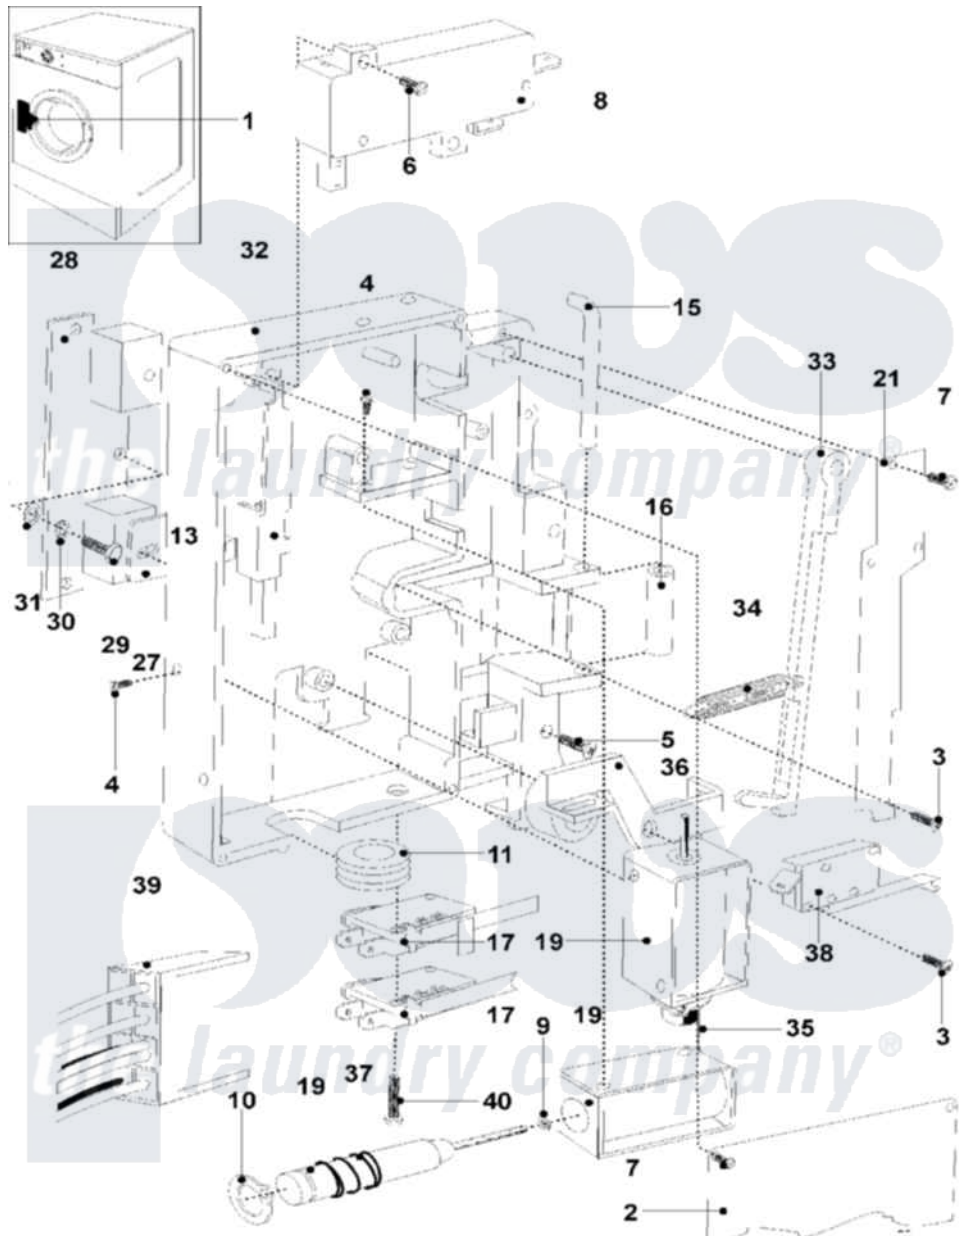

Maytag MFR25PDAVS 05 - DOOR LOCK

Maytag Commercial Maytag MFR25PDAVS Washer Parts Parts Diagram 05 - DOOR LOCK
 Click on the part number to view part

| Item | Original Part Number | Replaced By | Status | Part Description |
|------|---------------------------|--------------------------|--------|------------------------|
| 001 | Y23002897 | | | Door Lock Assembly |
| 002 | 23001130 | | | Plate, Cover |
| 003 | 23003115 | 23001131 | | Screw |
| 004 | 23002869 | | | Screw |
| 005 | 23003784 | 23001133 | | Screw |
| 006 | 23003114 | | | Screw Lu |
| 007 | 23003113 | 23002869 | | Screw |
| 008 | 23001135 | | | Bimetal, Actuator |
| 009 | 23001136 | | | Washer |
| 010 | 23001137 | | | Ring, Retaining |
| 011 | 23001138 | | | Bushing, Cable Passage |
| 013 | 23001140 | | | Small Lock Hook |
| 015 | 23001142 | | | Retainer, Lock Tube |
| 016 | 23001143 | | | Tube, Lock |
| 017 | 23001144 | | | Microswitch, Lever |
| 019 | 23001146 | | | Coil |

| | | | |
|-----|---------------------------|--------------------------|--------------------------|
| " | 23001147 | | Coil |
| 021 | 23001149 | | Leaf Spring, Latch Bar |
| 027 | 23001155 | 23001368 | Shim, Hinge Base |
| 028 | 23001156 | | Spacer, Lock |
| 029 | 23002422 | 23001157 | Bolt |
| 030 | 23002440 | | Washer, Spring Lock |
| 031 | 23002424 | | Washer M6.4 |
| 032 | Y23002898 | | Ground, Plate Lock |
| 033 | 23002899 | | Handle, Locking Part |
| 034 | 23002900 | | Spring, Locking Part |
| 035 | 23002901 | 23001152 | Cord, Emergency Opening |
| 036 | NLA | Not Available | LEVEL, OPENING |
| 037 | 23002903 | | Spring, Locking Part |
| 038 | 23002337 | | Microswitch, Lever |
| 039 | 23002905 | | Wiring Harness, Doorlock |
| 040 | 23002906 | | Screw |