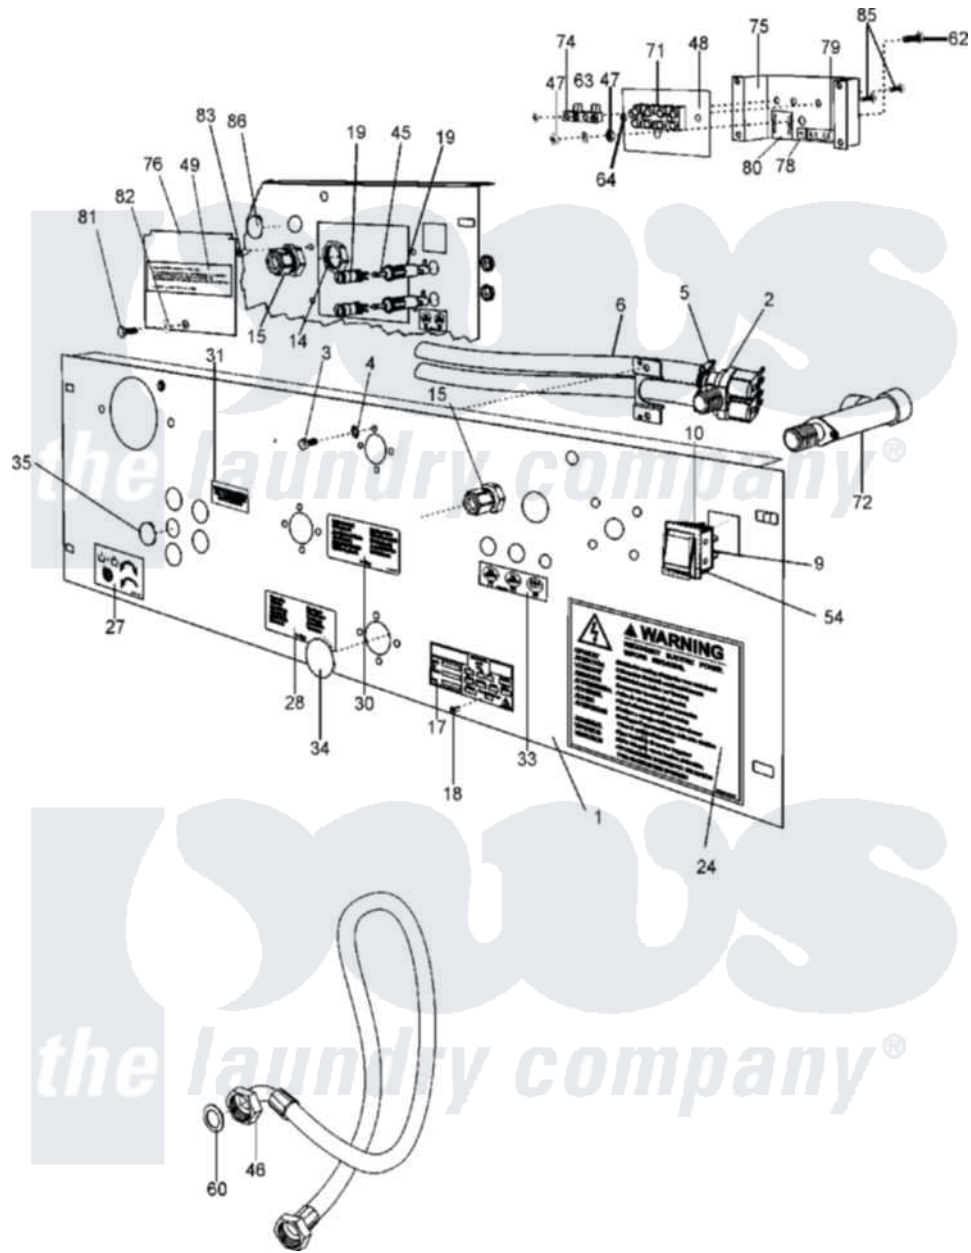

Maytag MFR25PDAVS 07 - WATER VALVE AND REAR PANEL

Maytag [Commercial Maytag MFR25PDAVS Washer Parts](#) Parts Diagram 07 - WATER VALVE AND REAR PANEL
 Click on the part number to view part

Item	Original Part Number	Replaced By	Status	Part Description
001	23003658			Bridge, Rear
002	23001455			Valve, Two Way
003	23002423	23001361		Bolt
004	23002111	23001013		Lock Washer External Teeth M4
005	23001506	596669		Clamp, Manifold
006	23001507			Waterhose
009	23001529			Button
010	23001452			Square Plug
014	23002197			Med. Strain Relief Nut
015	23002196			Protector, Cable
018	23002187			Bolt, Firing
019	23001462			Holder, Fuse
024	23001465			Sticker, Electricity Warning
027	23001468			Sticker, Spin Direction
028	23001469			Sticker, Hot Water
				STICKER, COLD WATER

030	NLA		Not Available	STICKER, COLD HARD WATER
031	23001509			Sticker, Pipe Thread
033	NLA		Not Available	STICKER (1A)
035	23001476			Plug, Water Inlet
045	23001463			Fuse
"	23001508			Fuse
046	23001523			North American, Hose
047	23002651	23001312		Mut M6
048	23003800			Insulation
049	NLA		Not Available	LABEL, TERMINAL
054	23001532			Cover, Button
060	23002921			Washer, Fill Hose
062	23002806			Screw
063	23002425			Locker Washer M6
064	23003666	23001014		Nut M4
071	23002923			Board, Terminal
072	23002924			T-Part
074	23002154			Housing, Connector
075	23003803			Box, Terminal
076	23003661			Terminal Cover Lu
078	NLA		Not Available	LABEL, TERMINAL
079	23003801			Phase Sticker
080	23003802		Not Available	SUPPLY LABEL
081	23002422	23001157		Bolt
082	23002424			Washer M6.4
083	23001033			Rivets, Blind Lu
085	NLA		Not Available	SCREW (M4X20)
086	23003785			Plug