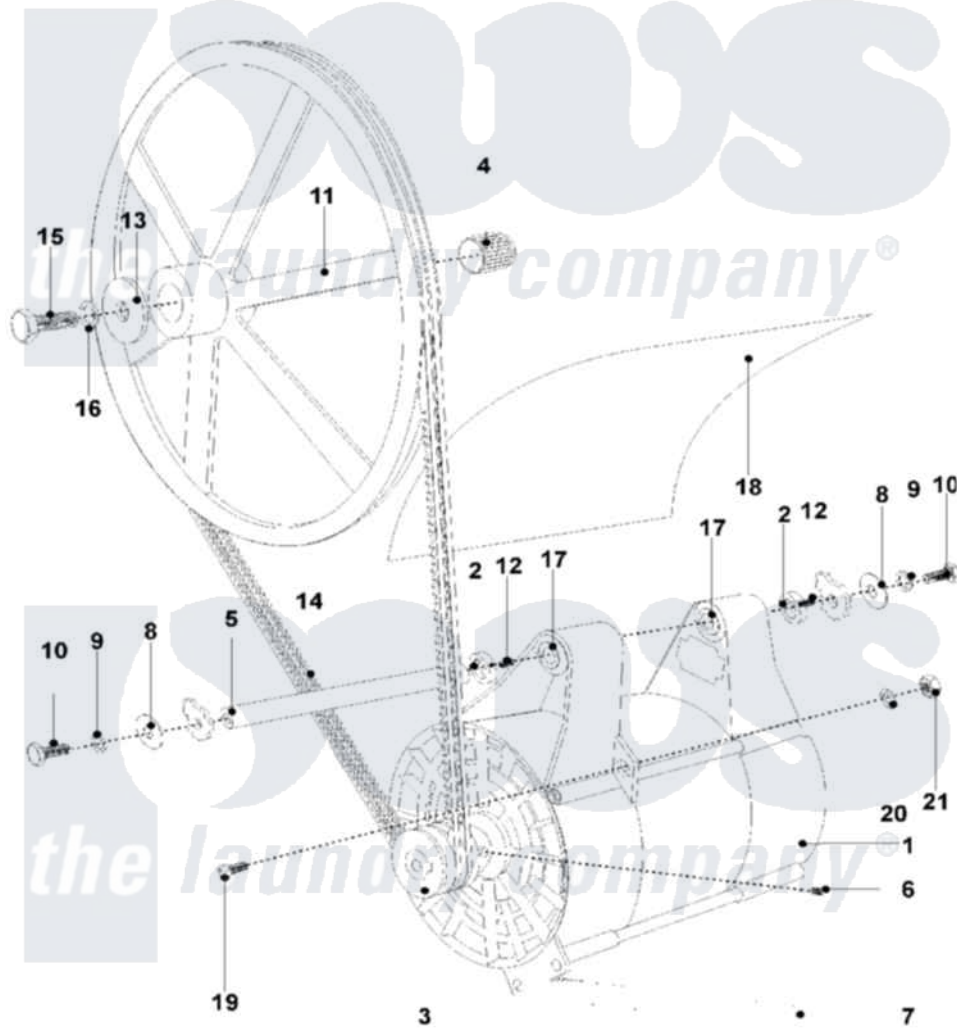

Maytag MFR25PDAVS 08 - MOTOR AND BASKET PULLEY

Maytag [Commercial Maytag MFR25PDAVS Washer Parts](#) Parts Diagram 08 - MOTOR AND BASKET PULLEY
 Click on the part number to view part

Item	Original Part Number	Replaced By	Status	Part Description
001	23001406			Motor
"	23001407			Motor
002	23003329			Ring, Sliding
003	23001409			V-Pulley
004	23001410			Ring, Tolerance
005	23003330			Shaft, Motor
006	23002929			Screw, Socket Set
007	23001413			Motor, Spring
008	23003788			Washer M10.5
009	23002654			Washer
010	23001905			Bolt M10x25
011	23001415			Pulley, Basket
012	23003267			Pulley Set Screw
013	23001282			Washer
014	23001417			V-Belt
015	23003332	23001418		Bolt

016	23002658		Washer
017	23001420		Motor, Suspension Rubber
018	NLA	Not Available	COVER, PLASTIC
019	23002718		Screw
020	NLA	Not Available	LOCKWASHER (M3)
021	23002958		Nut M3