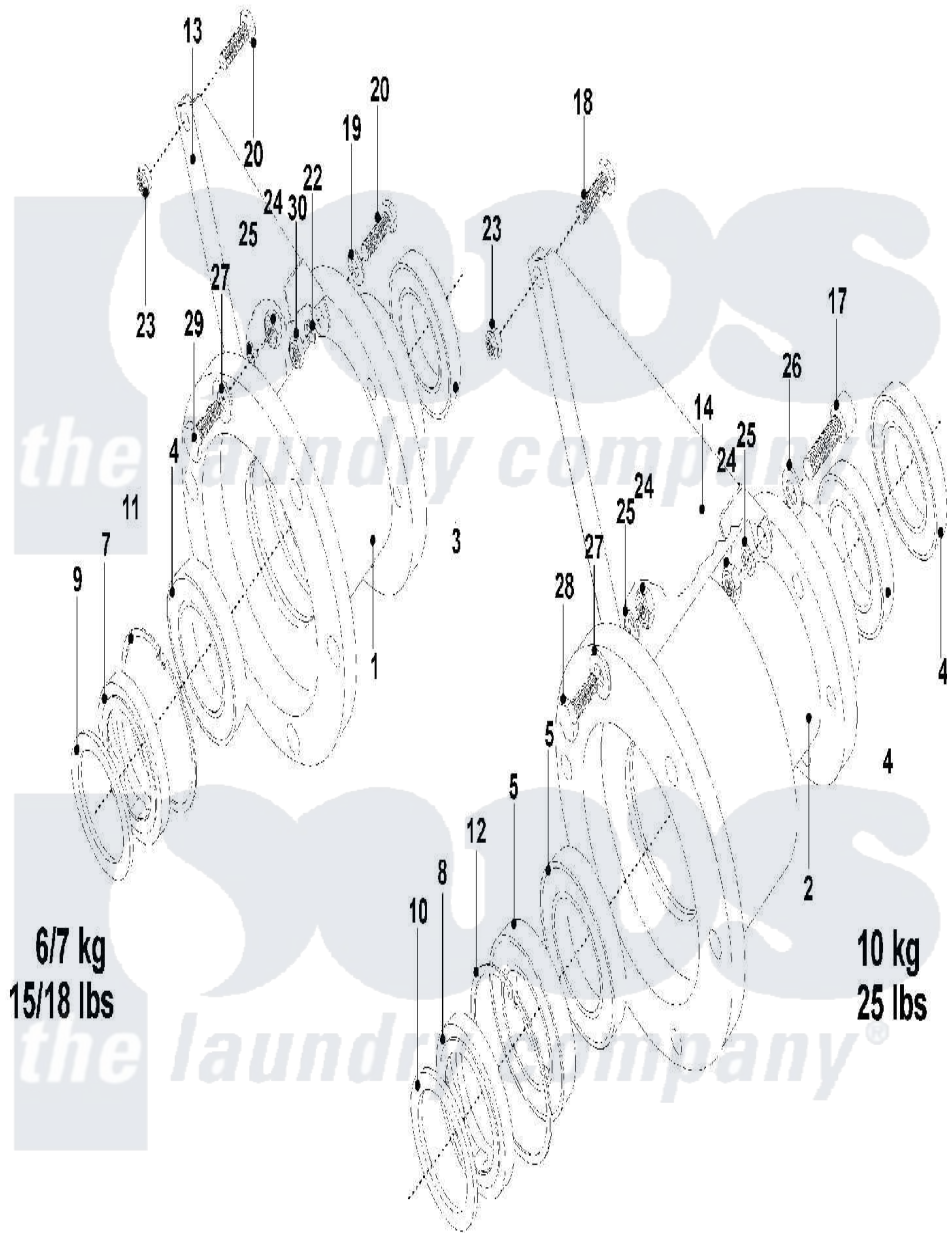

Maytag MFR25PDAVS 12 - TRUNNION AND BEARING

Maytag [Commercial Maytag MFR25PDAVS Washer Parts](#) Parts Diagram 12 - TRUNNION AND BEARING
 Click on the part number to view part

Item	Original Part Number	Replaced By	Status	Part Description
002	23003552			Housing, Bearing
004	23001232	24001015		Bearing
005	23001231			Bearing
008	23001234	12002779		Water Seal
010	23001233	12002779		Water Seal
012	23001235			Ring, Internal Snap
014	23003553			Spoke
017	23003808			Bolt M 10x40
018	23002646			Screw
024	23003764	23001661		Nut M10
025	23002654			Washer
026	23003788			Washer M10.5
027	23001201			Washer
028	23002940			Screw