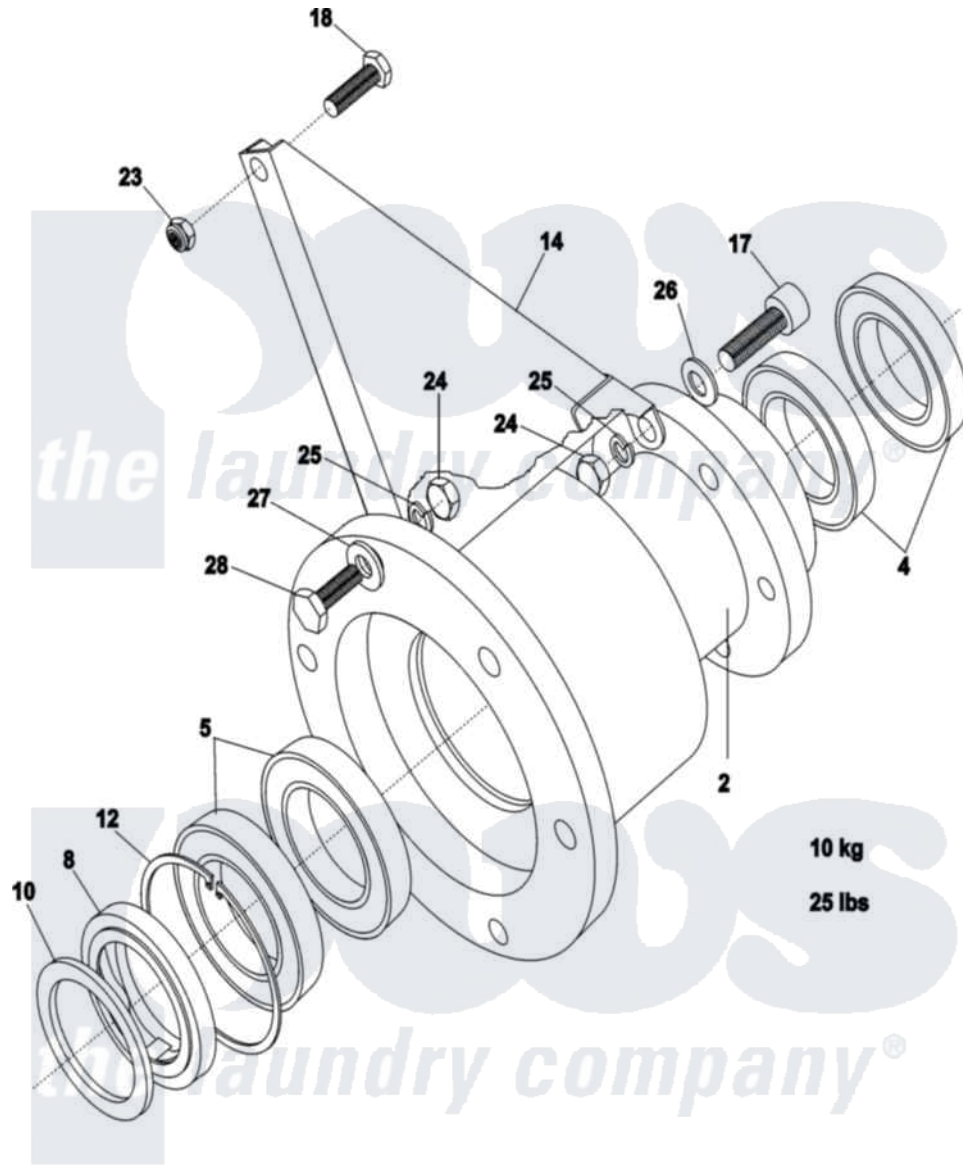

Maytag MFR25PDCWS 11 - TRUNNION AND BEARINGS

29-Apr-05
504 628A

Maytag [Commercial Maytag MFR25PDCWS Washer Parts](#) Parts Diagram 11 - TRUNNION AND BEARINGS
Click on the part number to view part

Item	Original Part Number	Replaced By	Status	Part Description
002	NLA		Not Available	HOUSING, BEARING
004	23001232	24001015		Bearing
005	23001231			Bearing
008	23001234	12002779		Water Seal
010	23001233	12002779		Water Seal
012	23001235			Ring, Internal Snap
014	23003553			Spoke
017	23003808			Bolt M 10x40
018	23002646			Screw
023	23001607	23001266		Nut M8
024	23003764	23001661		Nut M10
025	23002654			Washer
026	23003788			Washer M10.5
027	23001201			Washer
028	23002940			Screw