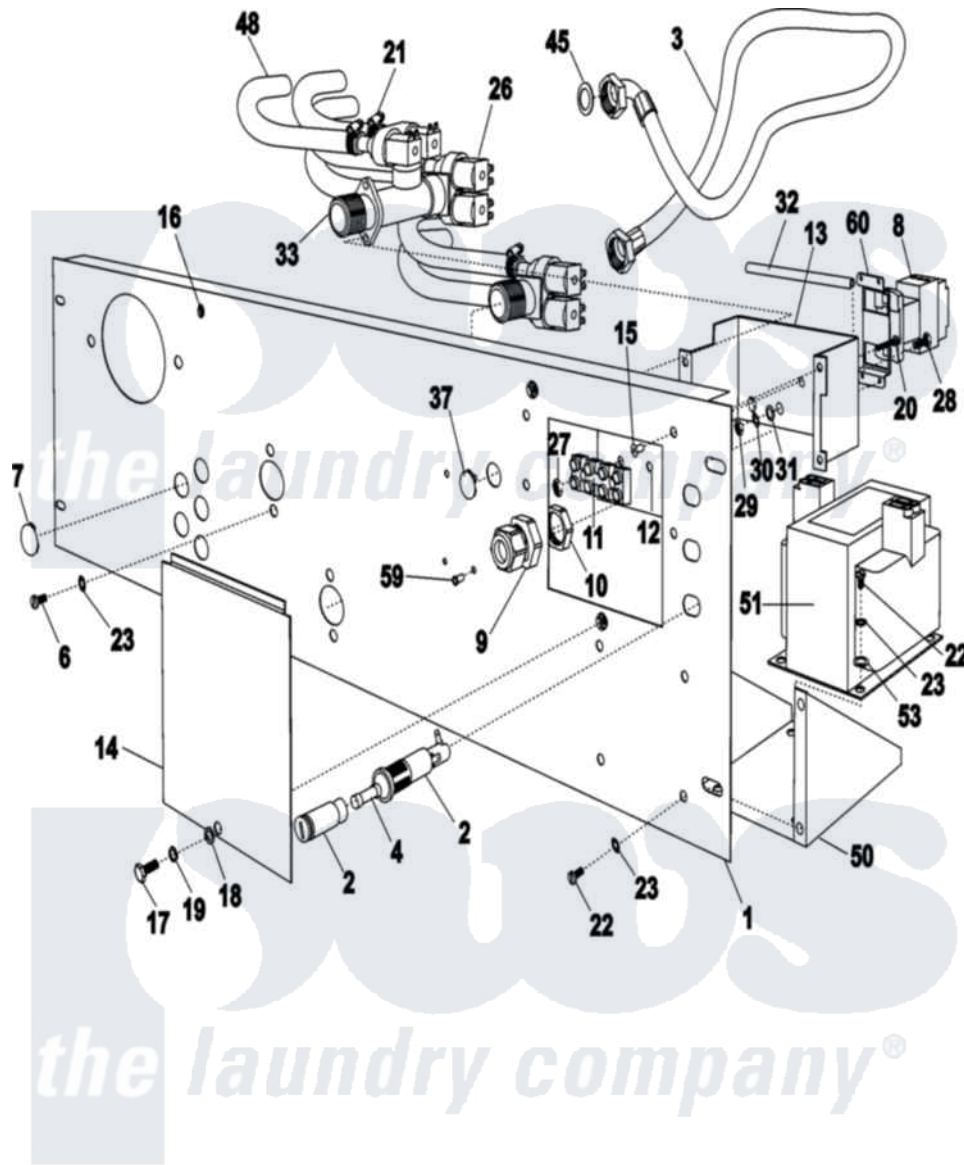

Maytag MFR25PDCWS 12 - REAR PANEL AND VALVES

21-Jun-05
516 538

Maytag [Commercial Maytag MFR25PDCWS Washer Parts](#) Parts Diagram 12 - REAR PANEL AND VALVES
Click on the part number to view part

Item	Original Part Number	Replaced By	Status	Part Description
001	23004314			Rear Bridge
002	23001462			Holder, Fuse
003	23001523			North American, Hose
004	23004315			Fuse 0.5 A
"	23004320			Fuse 2.5A
006	23002423	23001361		Bolt
007	23002795			Plug
008	23003750			Frequency Inverter Contactor
009	23002196			Protector, Cable
010	23002197			Med. Strain Relief Nut
011	23002923			Board, Terminal
012	23004159			Electro-Insul Foil
013	23004160			Term Board Box
014	23003661			Terminal Cover Lu
015	23004105			Rivet 4x6, 3
016	23004092	23001575		Nut, Insert

017	23002461		Screw
018	23003778	23002756	Lockwasher
019	23002440		Washer, Spring Lock
020	NLA	Not Available	SCREW (M4X20)
021	23001506	596669	Clamp, Manifold
022	23002398	23001089	Screw
023	23002111	23001013	Lock Washer External Teeth M4
026	23001455		Valve, Two Way
027	23003666	23001014	Nut M4
028	23002806		Screw
029	23002651	23001312	Mut M6
030	23002425		Locker Washer M6
031	23002424		Washer M6.4
032	23002473		Rubber, Protective
033	23002924		T-Part
037	23003785		Plug
045	23002921		Washer, Fill Hose
048	23001507		Waterhose
050	23004316		Bracket, Transformer
051	23004317		Transformer 120/230V
053	23002504		Washer M4
054	23004318		Harness, Main
055	23004163		Door Lock Harness
056	23004127		Emergency Stop Interconnect
"	23004139		Emergency Stop Harness
057	23004164		Connector Liq Soap Lu
058	23004319		Motor Cable
059	23002362		Rivet W/Crank
060	23004161		Bracket, Contactor