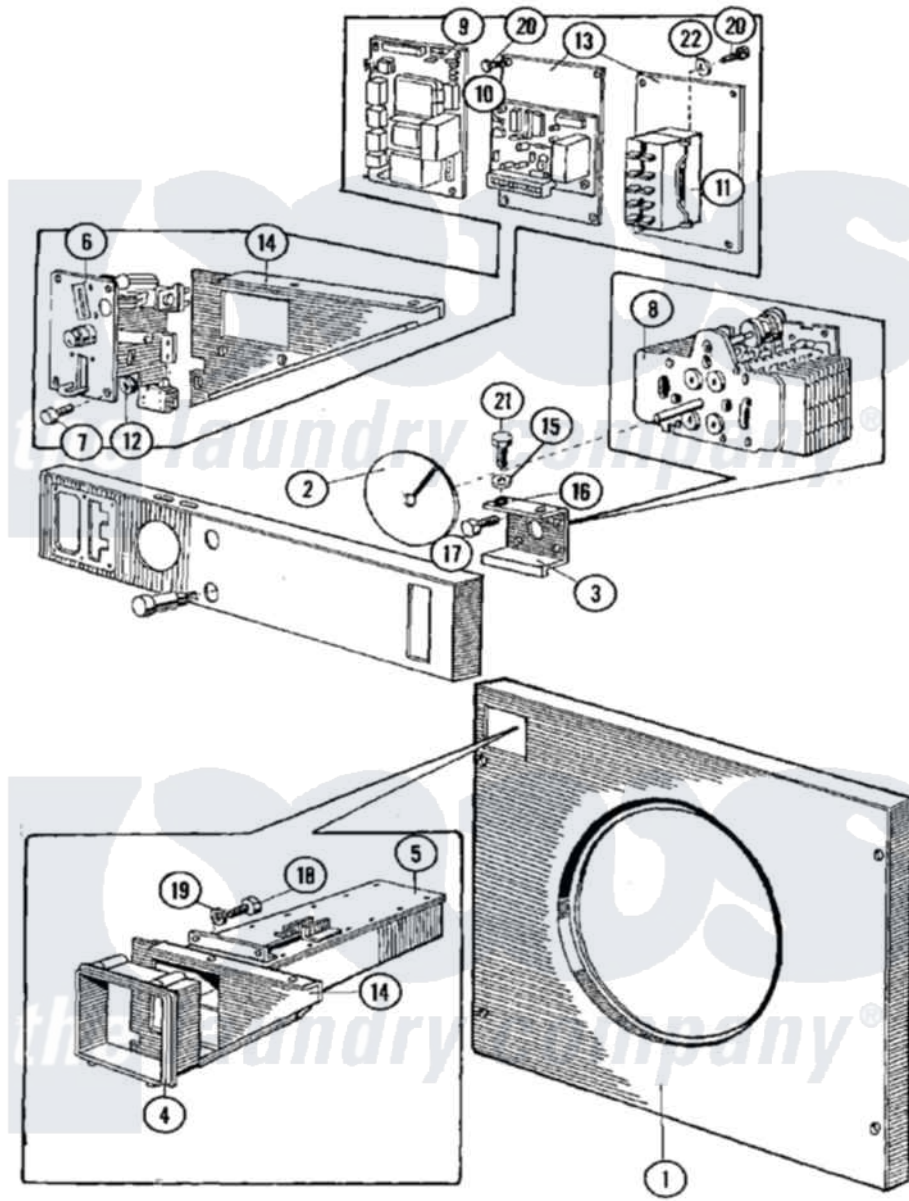

Maytag MFR35MCAVS 02 - TIMER & COIN ASSEMBLY

Maytag Commercial Maytag MFR35MCAVS Washer Parts Parts Diagram 02 - TIMER & COIN ASSEMBLY
 Click on the part number to view part

Item	Original Part Number	Replaced By	Status	Part Description
001	23001320			Panel, Front
002	23001060			Disc, Timer Indicator
003	23001061			Timer, Support
004	23001062			Collar, Coin Vault
005	23001349			Vault, Coin
006	23001063			Meter, Coin
"	23003445			Coil
"	23003987			Coin Counter Harm-Mc
007	23001064			Screw, Oramental
008	23001065			Timer
"	23002204			Motor, Timer
009	23001066			Counter, Coin
"	23001693	23001066		Counter, Coin
"	23003987			Coin Counter Harm-Mc
010	W10124350		Not Available	NOT REQUIRED PART OR SEE NOTE
011	23001068			Relay, Start

012	23001053		Nut
013	NLA	Not Available	MOUNTING PLATE, START RELAY
014	23001502		Support, Coin Vault
015	23001028	23002756	Lockwasher
016	23001027		Washer
017	23001069		Screw
018	23001070		Screw
019	23001013		Lock Washer External Teeth M4
020	23001052	23002869	Screw
021	23001026		Bolt
022	23001054		Washer, Locking
023	23001038		Conversion Kit
"	23002195		Pc-Pn Conversion Kit
"	23002333		Pc To Pn Conversion
"	23002334		Mc To MN Convers.